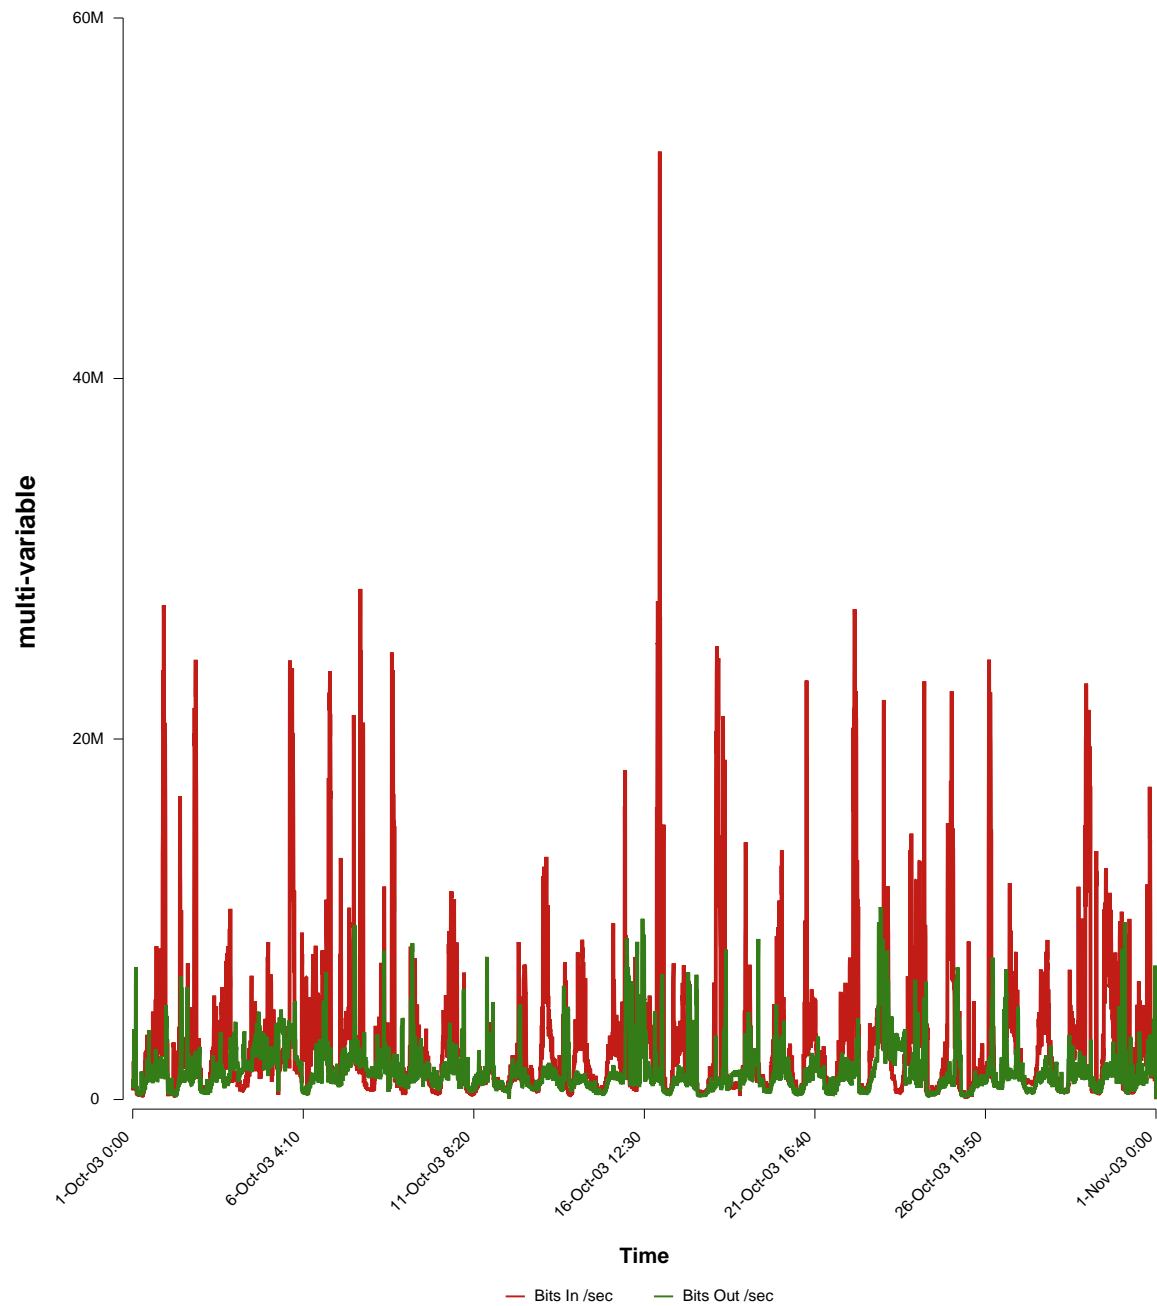

# eHealth Trend Report

Divide by Time

## SUNET-A-STHLM-HHS

From: 2003/10/01 00:00  
To: 2003/10/31 23:59

Created: 2003/11/02 05:30:33