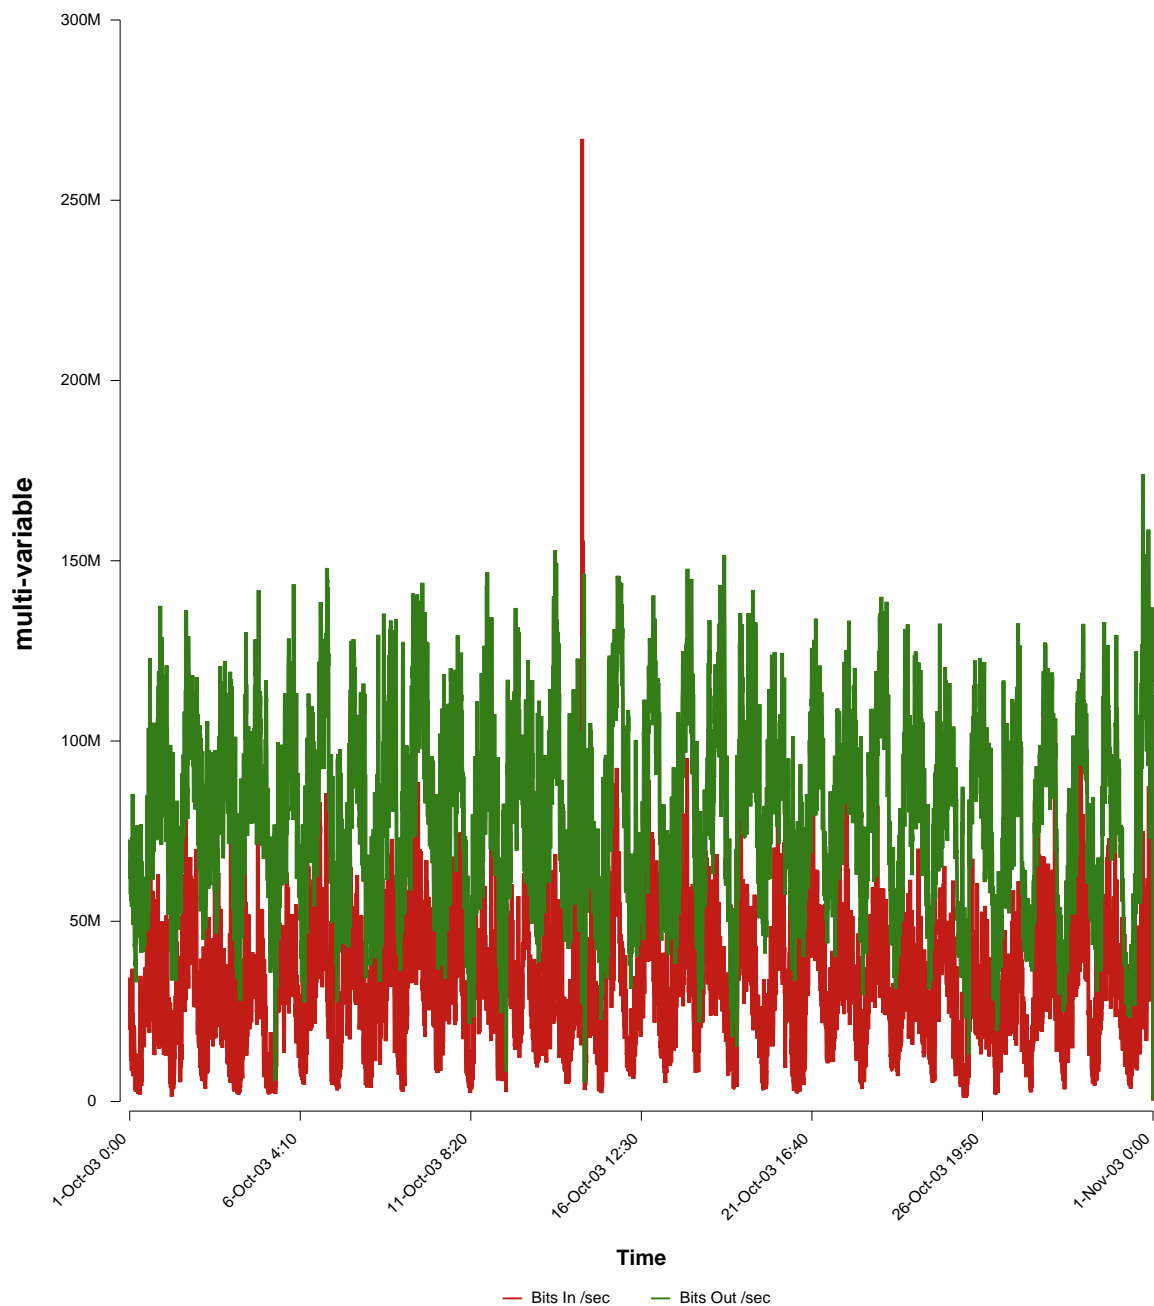

eHealth Trend Report

Divide by Time

SUNET-A-KRISTIANSTAD-HKR

From: 2003/10/01 00:00
To: 2003/10/31 23:59

Created: 2003/11/02 04:20:38