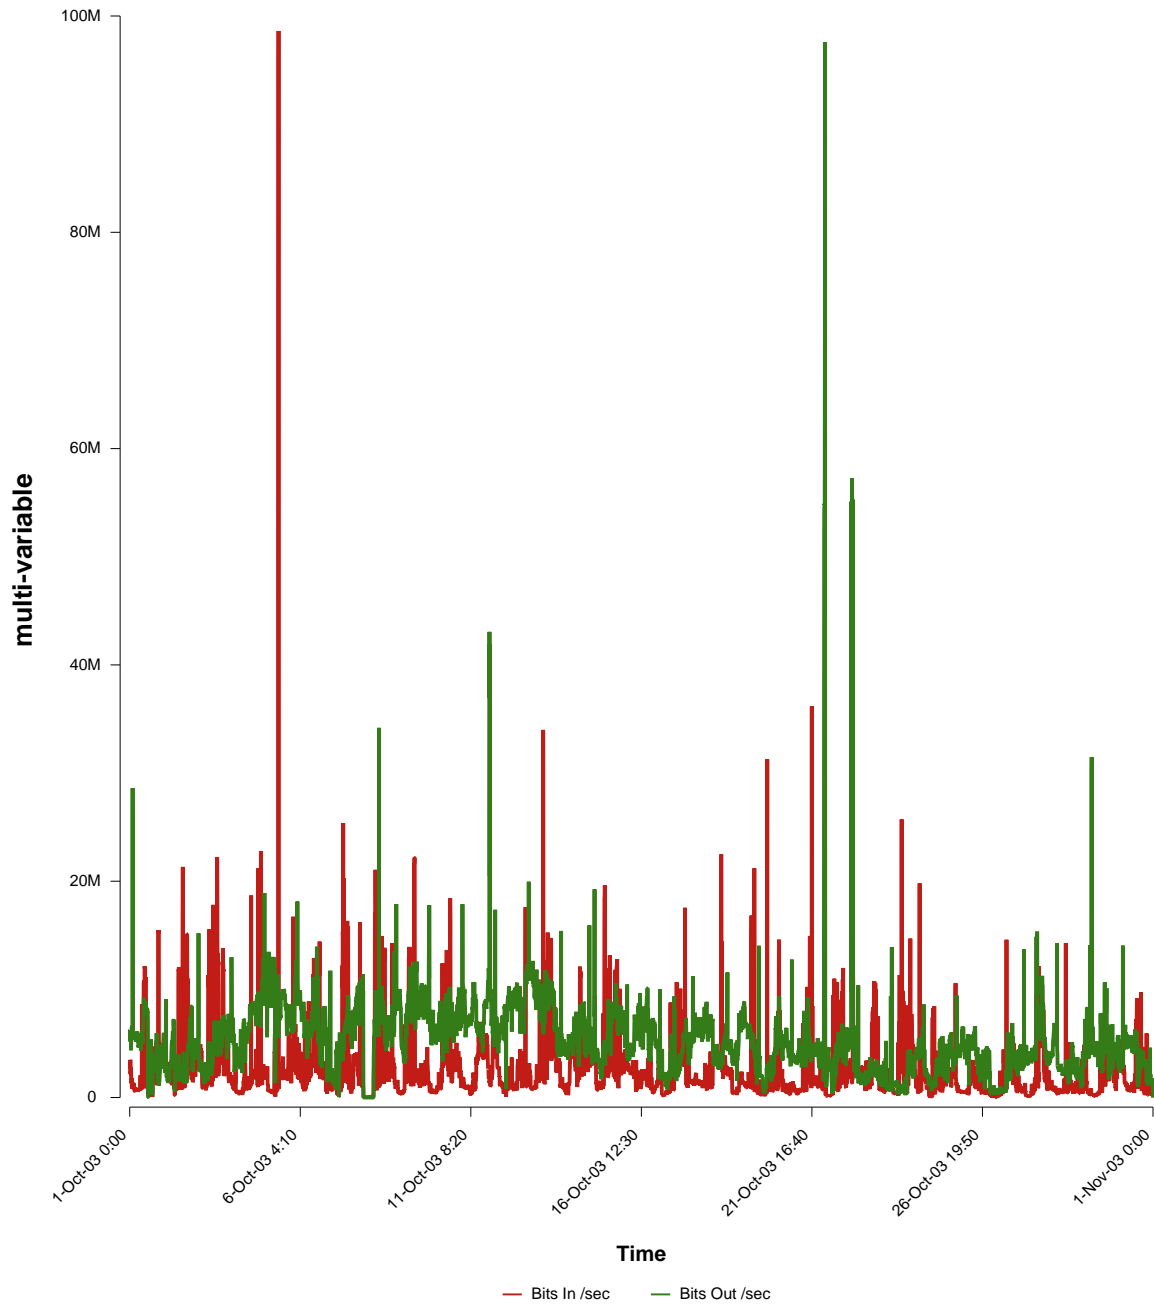

eHealth Trend Report

Divide by Time

SUNET-A-KIRUNA-IRF

From: 2003/10/01 00:00
To: 2003/10/31 23:59

Created: 2003/11/02 04:10:33