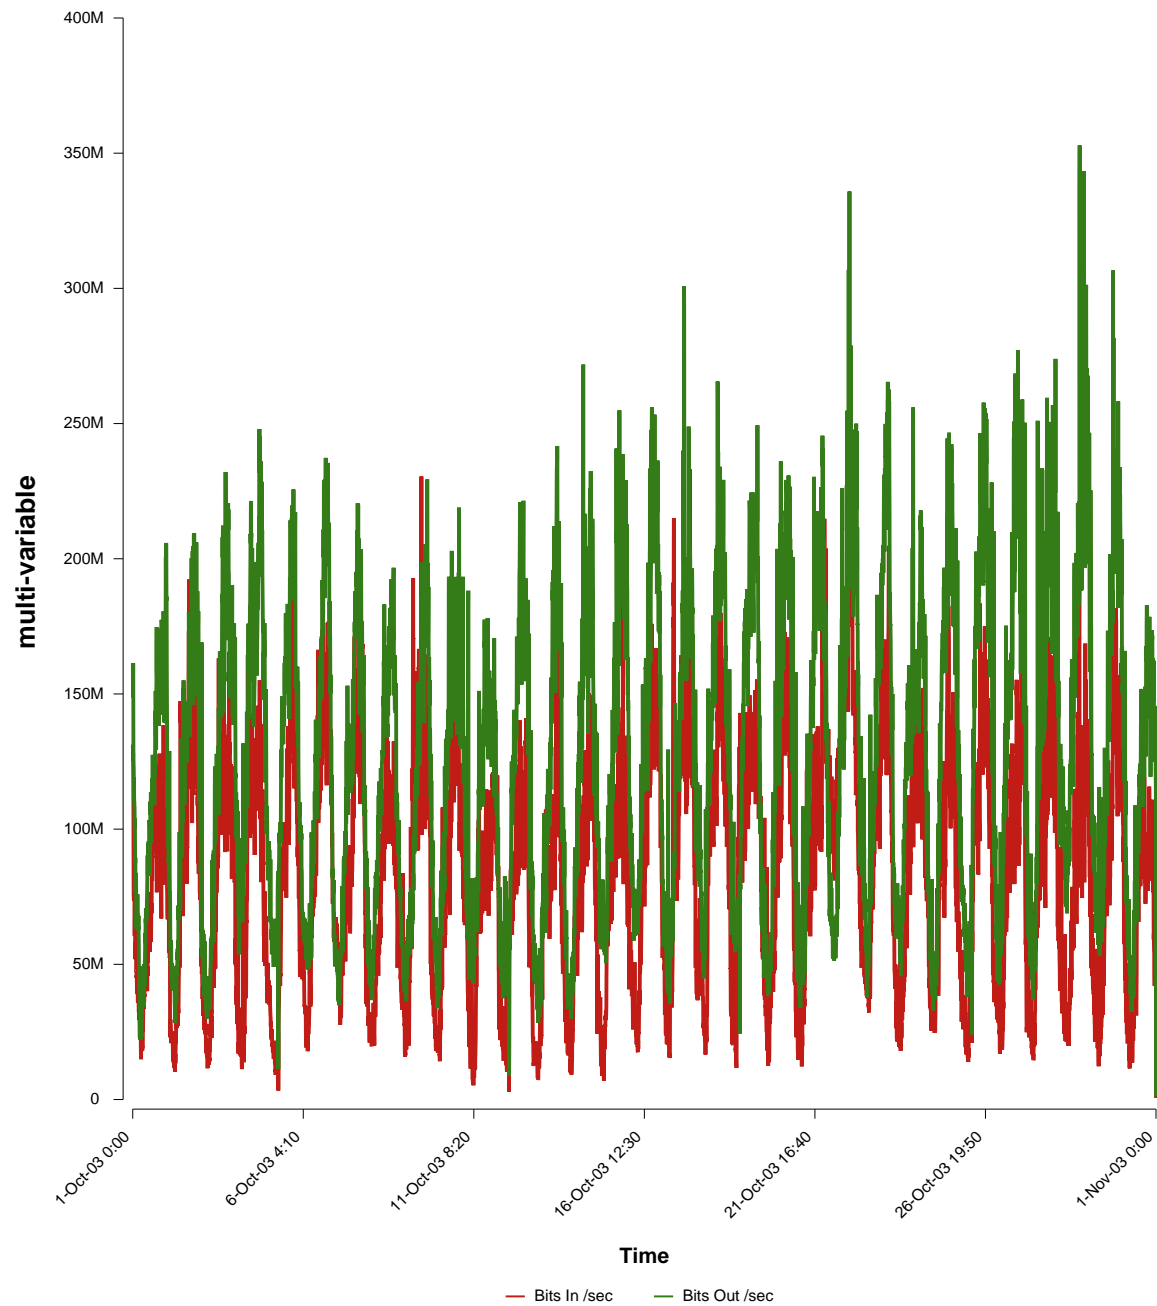

eHealth Trend Report

Divide by Time

SUNET-A-HALMSTAD-HH

From: 2003/10/01 00:00
To: 2003/10/31 23:59

Created: 2003/11/02 03:50:36