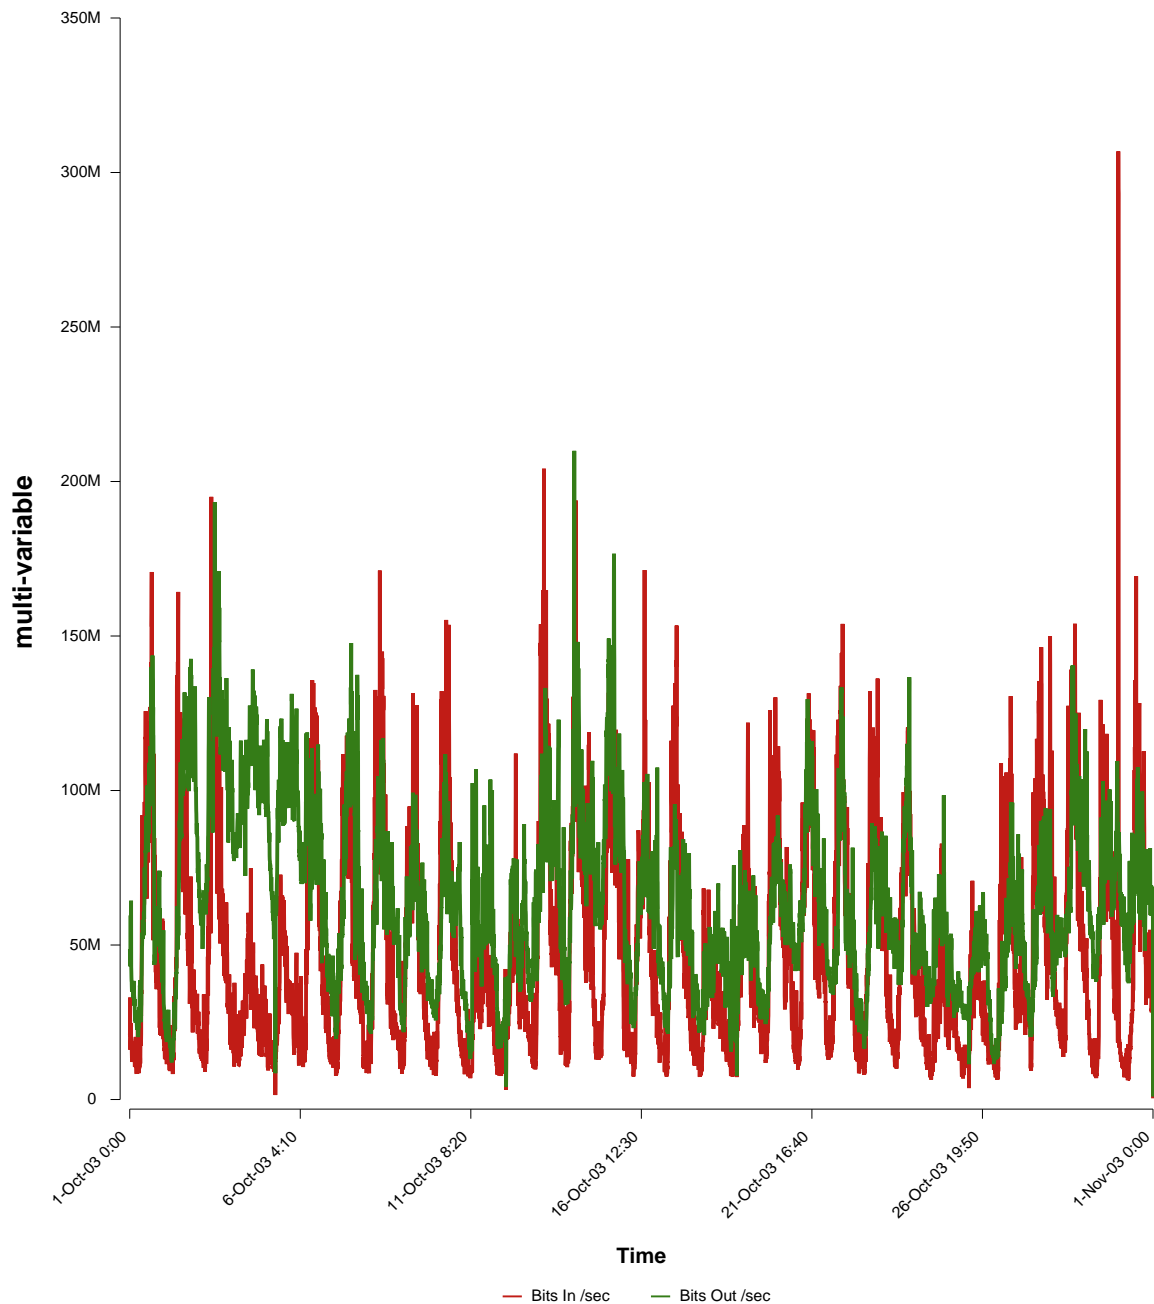

eHealth Trend Report

Divide by Time

SUNET-A-GBG-CHALMERS

From: 2003/10/01 00:00
To: 2003/10/31 23:59

Created: 2003/11/02 03:30:33