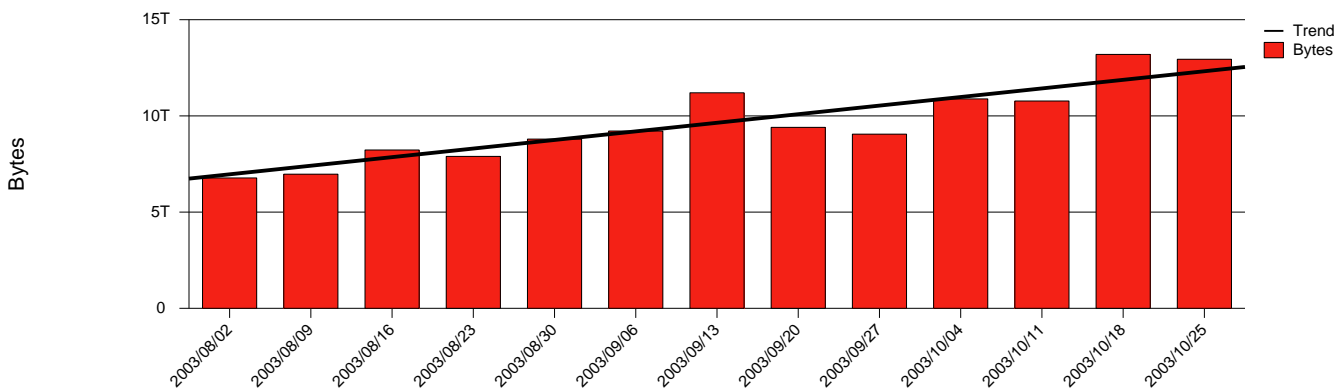

# Visby - HGO - Monthly Health Report

LAN/WAN

Report for 2003/10/31

Total Network Volume by Month

Total Network Volume by Week

Total Network Volume by Day

Situations to Watch

Rank	Element Name	Variable	Threshold	Monthly Average		Days to (from)
			Value	Actual	Predicted	Threshold
1	hgo-SRP(Out)	Volume (Bandwidth %)	80.000	3.803	3.169	Increasing
2	hgo-SRP(In)	Volume (Bandwidth %)	80.000	2.367	1.785	Increasing
3	hgo-SRP(In)	Errors (% Frames)	5.000	0.000	0.000	Increasing