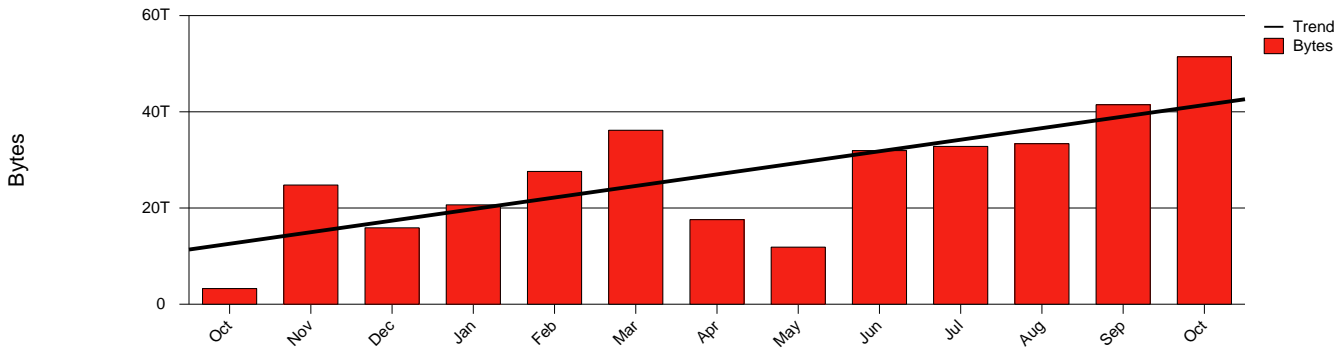

# Visby - HGO - Monthly Health Report

LAN/WAN

Report for 2003/10/31

Total Network Volume by Month

Total Network Volume by Week

Total Network Volume by Day

Situations to Watch

Rank	Element Name	Variable	Threshold	Monthly Average		Days to (from)
			Value	Actual	Predicted	Threshold
1	hgo-SRP(Out)	Volume (Bandwidth %)	80.000	3.803	3.169	Increasing
2	hgo-SRP(In)	Volume (Bandwidth %)	80.000	2.367	1.785	Increasing
3	hgo-SRP(In)	Errors (% Frames)	5.000	0.000	0.000	Increasing