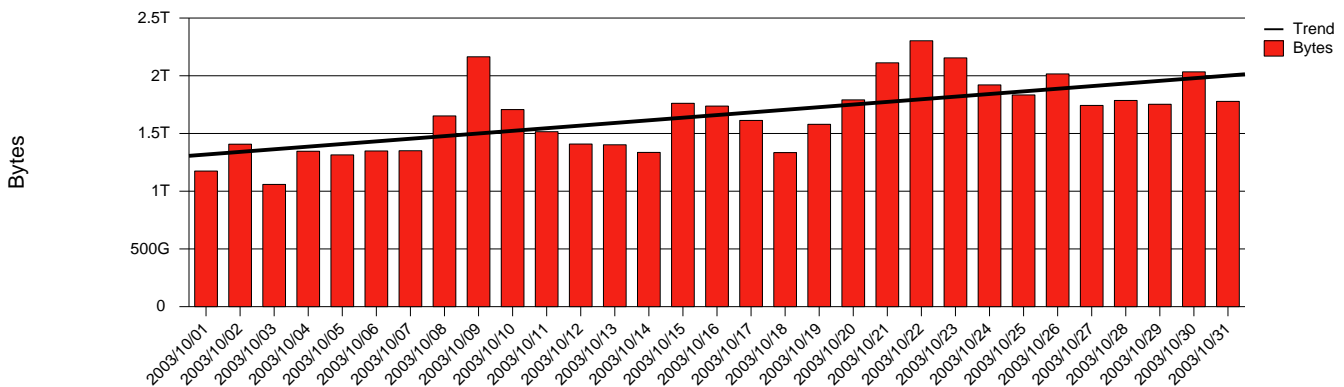

# Visby - HGO - Monthly Health Report

LAN/WAN

Report for 2003/10/31

Total Network Volume by Month

Total Network Volume by Week

Total Network Volume by Day

Situations to Watch

Rank	Element Name	Variable	Threshold	Monthly Average		Days to (from)
			Value	Actual	Predicted	Threshold
1	hgo-SRP(Out)	Volume (Bandwidth %)	80.000	3.803	3.169	Increasing
2	hgo-SRP(In)	Volume (Bandwidth %)	80.000	2.367	1.785	Increasing
3	hgo-SRP(In)	Errors (% Frames)	5.000	0.000	0.000	Increasing