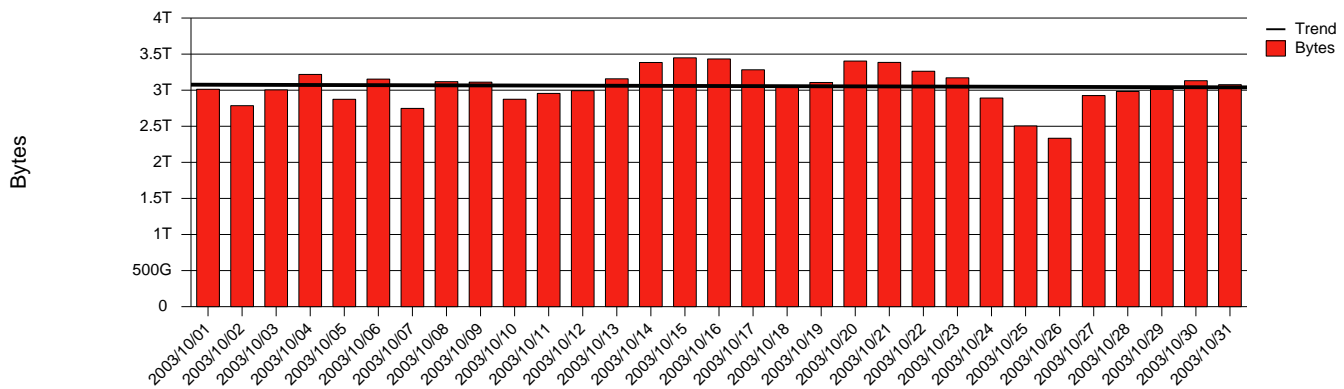

Uppsala - UU - Monthly Health Report

LAN/WAN

Report for 2003/10/31

Total Network Volume by Month

Total Network Volume by Week

Total Network Volume by Day

Situations to Watch

Rank	Element Name	Variable	Threshold	Monthly Average		Days to (from) Threshold
			Value	Actual	Predicted	
1	uu1-SRP(Out)	Volume (Bandwidth %)	80.000	6.690	5.112	Increasing
2	uu1-SRP(In)	Volume (Bandwidth %)	80.000	4.679	4.055	Increasing
3	uu2-SRP(In)	Errors (% Frames)	5.000	0.000	0.036	Increasing
4	uu2-SRP(In)	Volume (Bandwidth %)	80.000	0.002	0.009	Increasing
5	uu2-SRP(Out)	Volume (Bandwidth %)	80.000	0.000	0.156	Decreasing
6	uu1-SRP(In)	Errors (% Frames)	5.000	0.000	0.000	Decreasing