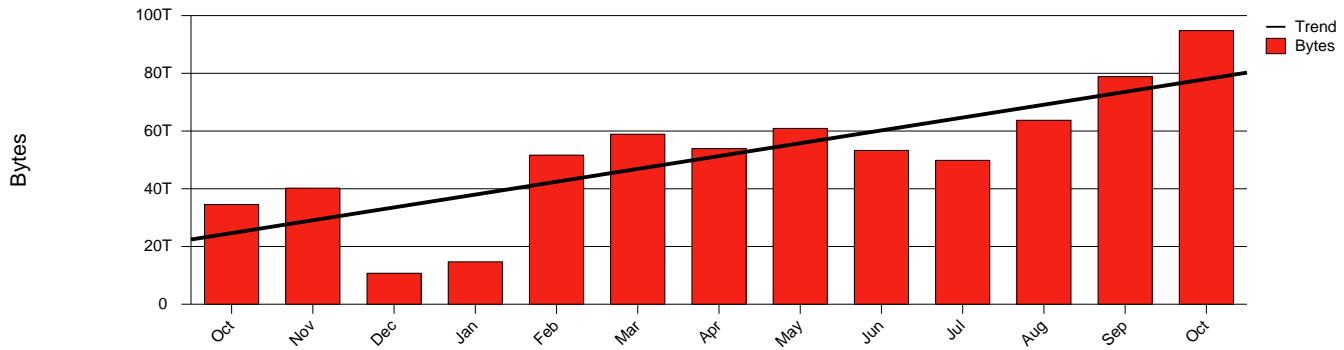

Uppsala - UU - Monthly Health Report

LAN/WAN

Report for 2003/10/31

Total Network Volume by Month

Total Network Volume by Week

Total Network Volume by Day

Situations to Watch

Rank	Element Name	Variable	Threshold	Monthly Average		Days to (from) Threshold
			Value	Actual	Predicted	
1	uu1-SRP(Out)	Volume (Bandwidth %)	80.000	6.690	5.112	Increasing
2	uu1-SRP(In)	Volume (Bandwidth %)	80.000	4.679	4.055	Increasing
3	uu2-SRP(In)	Errors (% Frames)	5.000	0.000	0.036	Increasing
4	uu2-SRP(In)	Volume (Bandwidth %)	80.000	0.002	0.009	Increasing
5	uu2-SRP(Out)	Volume (Bandwidth %)	80.000	0.000	0.156	Decreasing
6	uu1-SRP(In)	Errors (% Frames)	5.000	0.000	0.000	Decreasing