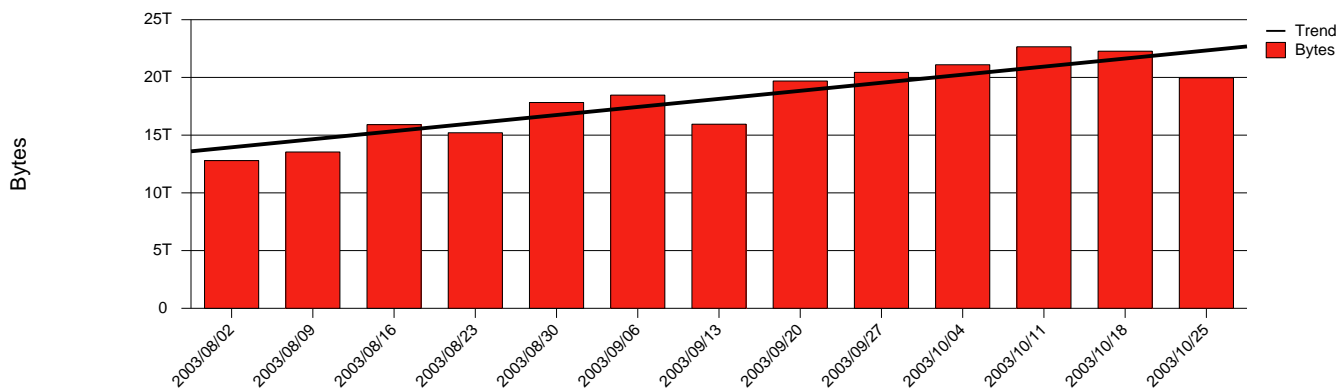

Uppsala - UU - Monthly Health Report

LAN/WAN

Report for 2003/10/31

Total Network Volume by Month

Total Network Volume by Week

Total Network Volume by Day

Situations to Watch

Rank	Element Name	Variable	Threshold	Monthly Average		Days to (from) Threshold
			Value	Actual	Predicted	
1	uu1-SRP(Out)	Volume (Bandwidth %)	80.000	6.690	5.112	Increasing
2	uu1-SRP(In)	Volume (Bandwidth %)	80.000	4.679	4.055	Increasing
3	uu2-SRP(In)	Errors (% Frames)	5.000	0.000	0.036	Increasing
4	uu2-SRP(In)	Volume (Bandwidth %)	80.000	0.002	0.009	Increasing
5	uu2-SRP(Out)	Volume (Bandwidth %)	80.000	0.000	0.156	Decreasing
6	uu1-SRP(In)	Errors (% Frames)	5.000	0.000	0.000	Decreasing