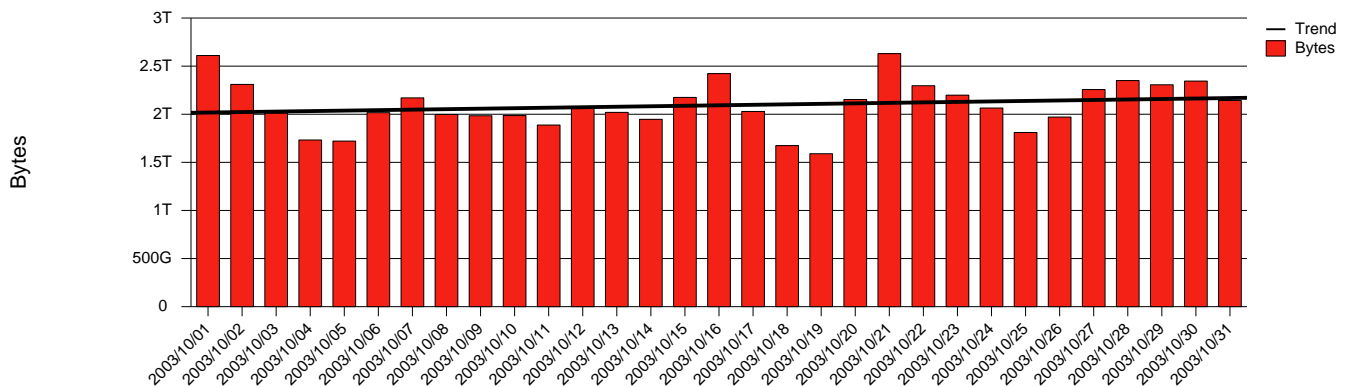

Umeå - UMU - Monthly Health Report

LAN/WAN

Report for 2003/10/31

Total Network Volume by Month

Total Network Volume by Week

Total Network Volume by Day

Situations to Watch

Rank	Element Name	Variable	Threshold	Monthly Average		Days to (from) Threshold
			Value	Actual	Predicted	
1	umu1-SRP(In)	Errors (% Frames)	5.000	0.000	0.000	Increasing
2	umu1-SRP(In)	Volume (Bandwidth %)	80.000	2.508	2.789	Decreasing
3	umu1-SRP(Out)	Volume (Bandwidth %)	80.000	5.218	4.561	Decreasing
4	umu2-SRP(In)	Volume (Bandwidth %)	80.000	0.017	0.000	Decreasing
5	umu2-SRP(In)	Errors (% Frames)	5.000	0.000	0.000	Decreasing
6	umu2-SRP(Out)	Volume (Bandwidth %)	80.000	0.041	0.274	Decreasing