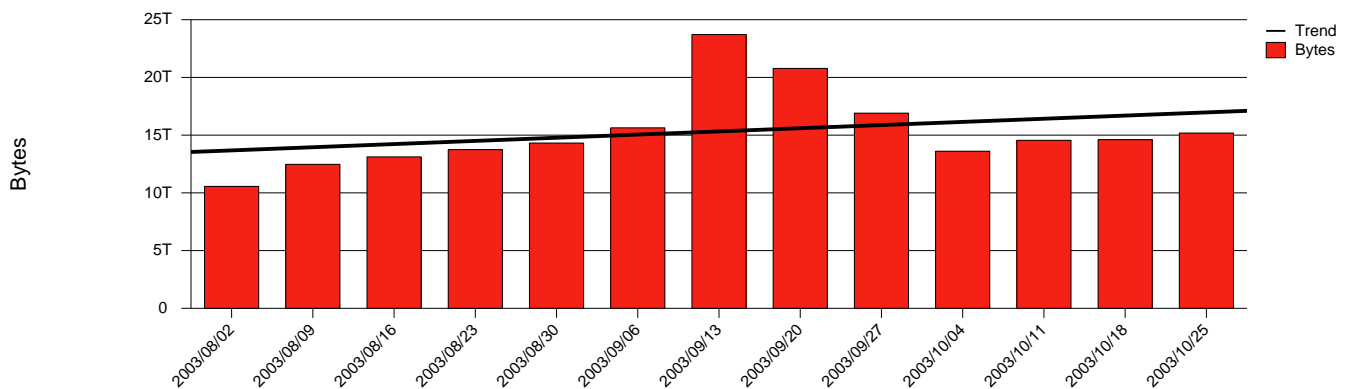

Umeå - UMU - Monthly Health Report

LAN/WAN

Report for 2003/10/31

Total Network Volume by Month

Total Network Volume by Week

Total Network Volume by Day

Situations to Watch

Rank	Element Name	Variable	Threshold	Monthly Average		Days to (from) Threshold
			Value	Actual	Predicted	
1	umu1-SRP(In)	Errors (% Frames)	5.000	0.000	0.000	Increasing
2	umu1-SRP(In)	Volume (Bandwidth %)	80.000	2.508	2.789	Decreasing
3	umu1-SRP(Out)	Volume (Bandwidth %)	80.000	5.218	4.561	Decreasing
4	umu2-SRP(In)	Volume (Bandwidth %)	80.000	0.017	0.000	Decreasing
5	umu2-SRP(In)	Errors (% Frames)	5.000	0.000	0.000	Decreasing
6	umu2-SRP(Out)	Volume (Bandwidth %)	80.000	0.041	0.274	Decreasing