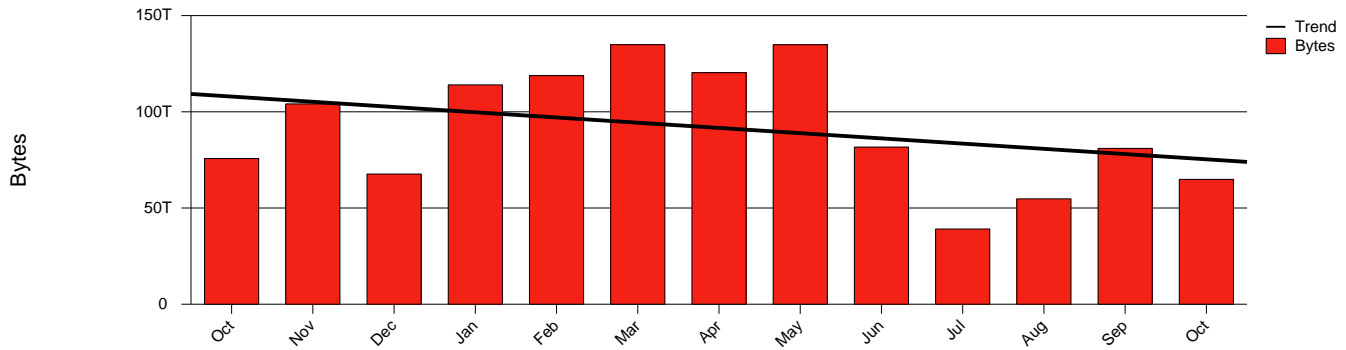

Umeå - UMU - Monthly Health Report

LAN/WAN

Report for 2003/10/31

Total Network Volume by Month

Total Network Volume by Week

Total Network Volume by Day

Situations to Watch

Rank	Element Name	Variable	Threshold	Monthly Average		Days to (from) Threshold
			Value	Actual	Predicted	
1	umu1-SRP(In)	Errors (% Frames)	5.000	0.000	0.000	Increasing
2	umu1-SRP(In)	Volume (Bandwidth %)	80.000	2.508	2.789	Decreasing
3	umu1-SRP(Out)	Volume (Bandwidth %)	80.000	5.218	4.561	Decreasing
4	umu2-SRP(In)	Volume (Bandwidth %)	80.000	0.017	0.000	Decreasing
5	umu2-SRP(In)	Errors (% Frames)	5.000	0.000	0.000	Decreasing
6	umu2-SRP(Out)	Volume (Bandwidth %)	80.000	0.041	0.274	Decreasing