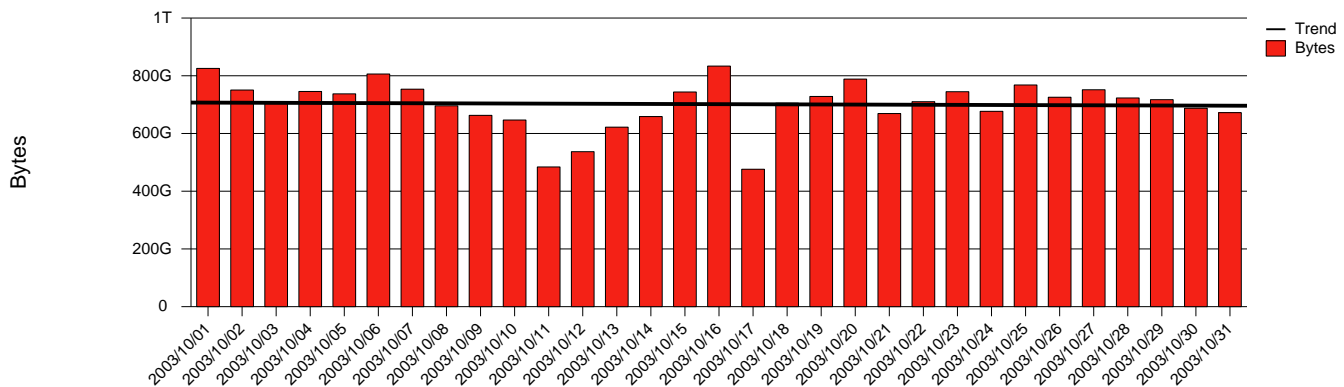

Skövde - HIS - Monthly Health Report

LAN/WAN

Report for 2003/10/31

Total Network Volume by Month

Total Network Volume by Week

Total Network Volume by Day

Situations to Watch

Rank	Element Name	Variable	Threshold	Monthly Average		Days to (from)
			Value	Actual	Predicted	Threshold
1	his1-SRP(In)	Volume (Bandwidth %)	80.000	0.651	0.578	Increasing
2	his1-SRP(Out)	Volume (Bandwidth %)	80.000	1.397	0.874	Increasing
3	his2-SRP(In)	Errors (% Frames)	5.000	0.000	0.003	Increasing
4	his1-SRP(In)	Errors (% Frames)	5.000	0.000	0.000	Decreasing
5	his2-SRP(In)	Volume (Bandwidth %)	80.000	0.560	0.210	Decreasing
6	his2-SRP(Out)	Volume (Bandwidth %)	80.000	0.001	0.000	Decreasing