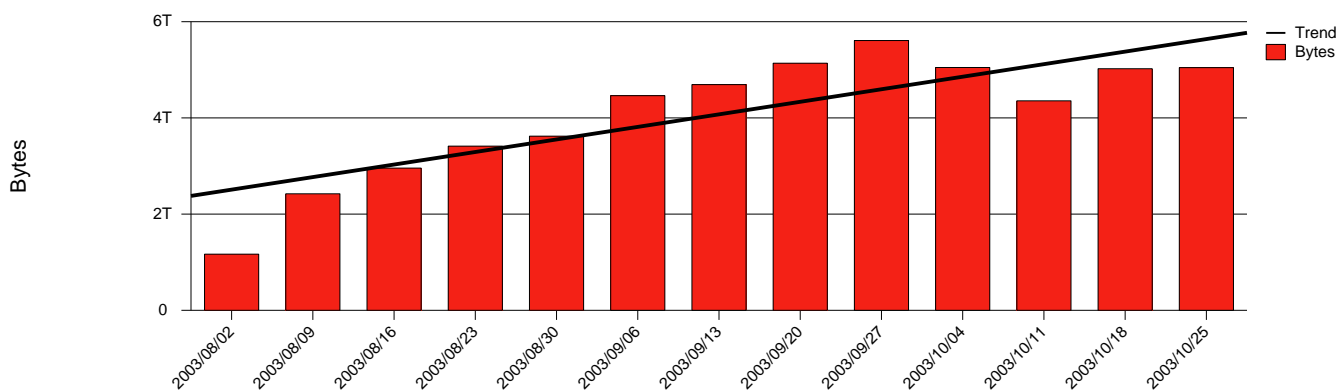

Skövde - HIS - Monthly Health Report

LAN/WAN

Report for 2003/10/31

Total Network Volume by Month

Total Network Volume by Week

Total Network Volume by Day

Situations to Watch

Rank	Element Name	Variable	Threshold	Monthly Average		Days to (from)
			Value	Actual	Predicted	Threshold
1	his1-SRP(In)	Volume (Bandwidth %)	80.000	0.651	0.578	Increasing
2	his1-SRP(Out)	Volume (Bandwidth %)	80.000	1.397	0.874	Increasing
3	his2-SRP(In)	Errors (% Frames)	5.000	0.000	0.003	Increasing
4	his1-SRP(In)	Errors (% Frames)	5.000	0.000	0.000	Decreasing
5	his2-SRP(In)	Volume (Bandwidth %)	80.000	0.560	0.210	Decreasing
6	his2-SRP(Out)	Volume (Bandwidth %)	80.000	0.001	0.000	Decreasing