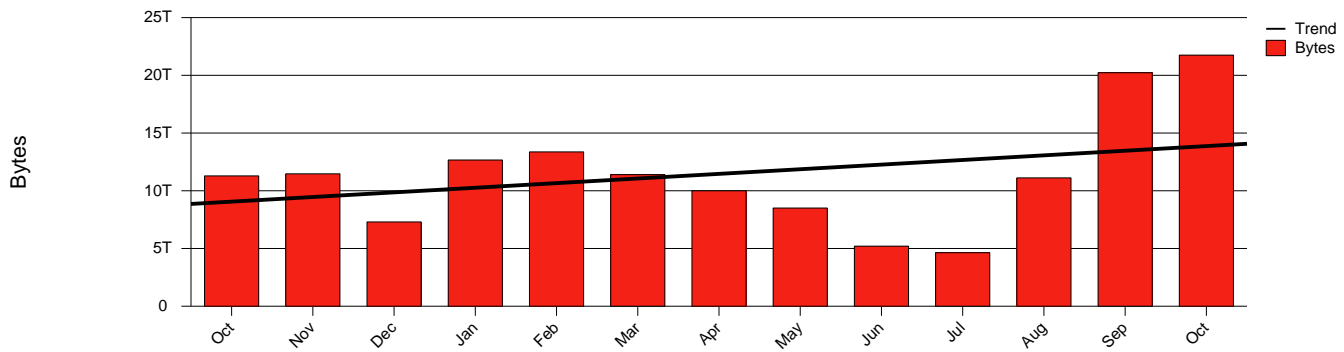

Skövde - HIS - Monthly Health Report

LAN/WAN

Report for 2003/10/31

Total Network Volume by Month

Total Network Volume by Week

Total Network Volume by Day

Situations to Watch

Rank	Element Name	Variable	Threshold	Monthly Average		Days to (from)
			Value	Actual	Predicted	Threshold
1	his1-SRP(In)	Volume (Bandwidth %)	80.000	0.651	0.578	Increasing
2	his1-SRP(Out)	Volume (Bandwidth %)	80.000	1.397	0.874	Increasing
3	his2-SRP(In)	Errors (% Frames)	5.000	0.000	0.003	Increasing
4	his1-SRP(In)	Errors (% Frames)	5.000	0.000	0.000	Decreasing
5	his2-SRP(In)	Volume (Bandwidth %)	80.000	0.560	0.210	Decreasing
6	his2-SRP(Out)	Volume (Bandwidth %)	80.000	0.001	0.000	Decreasing