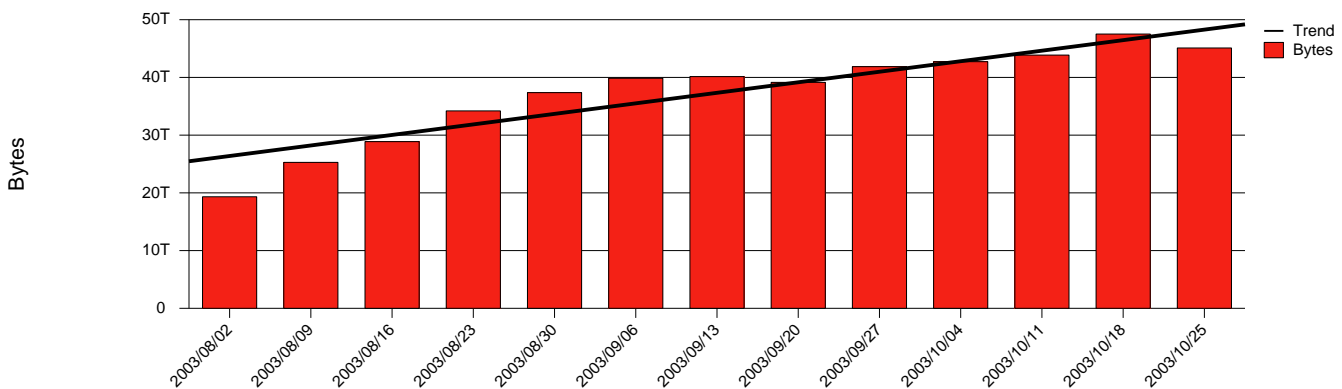

# Linköping - LIU - Monthly Health Report

LAN/WAN

Report for 2003/10/31

Total Network Volume by Month

Total Network Volume by Week

Total Network Volume by Day

Situations to Watch

Rank	Element Name	Variable	Threshold	Monthly Average		Days to (from) Threshold
			Value	Actual	Predicted	
1	liu1-SRP(In)	Errors (% Frames)	5.000	300.353	274.501	(276)
2	liu2-SRP(Out)	Volume (Bandwidth %)	80.000	14.069	10.726	Increasing
3	liu2-SRP(In)	Volume (Bandwidth %)	80.000	9.569	7.283	Increasing
4	liu2-SRP(In)	Errors (% Frames)	5.000	0.000	0.000	Decreasing
5	liu1-SRP(In)	Volume (Bandwidth %)	80.000	0.000	0.001	Decreasing
6	liu1-SRP(Out)	Volume (Bandwidth %)	80.000	0.000	0.001	Decreasing