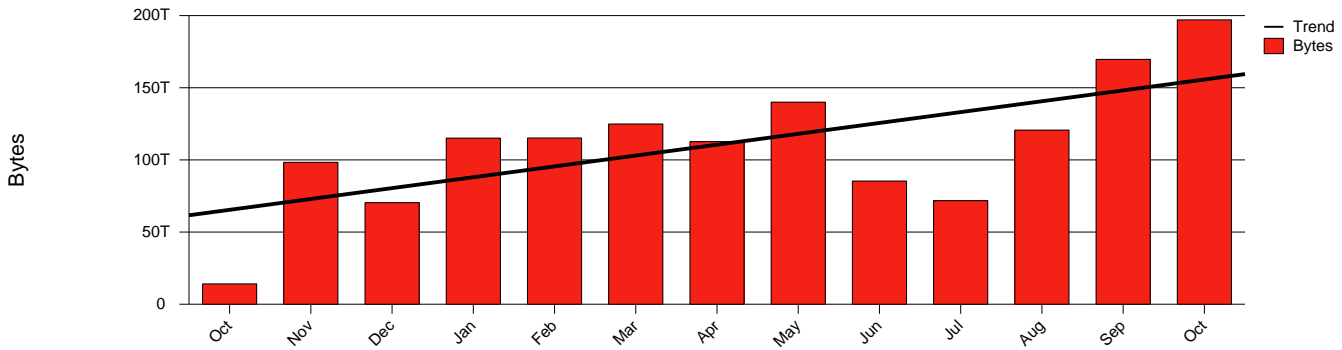

# Linköping - LIU - Monthly Health Report

LAN/WAN

Report for 2003/10/31

Total Network Volume by Month

Total Network Volume by Week

Total Network Volume by Day

Situations to Watch

Rank	Element Name	Variable	Threshold	Monthly Average		Days to (from) Threshold
			Value	Actual	Predicted	
1	liu1-SRP(In)	Errors (% Frames)	5.000	300.353	274.501	(276)
2	liu2-SRP(Out)	Volume (Bandwidth %)	80.000	14.069	10.726	Increasing
3	liu2-SRP(In)	Volume (Bandwidth %)	80.000	9.569	7.283	Increasing
4	liu2-SRP(In)	Errors (% Frames)	5.000	0.000	0.000	Decreasing
5	liu1-SRP(In)	Volume (Bandwidth %)	80.000	0.000	0.001	Decreasing
6	liu1-SRP(Out)	Volume (Bandwidth %)	80.000	0.000	0.001	Decreasing