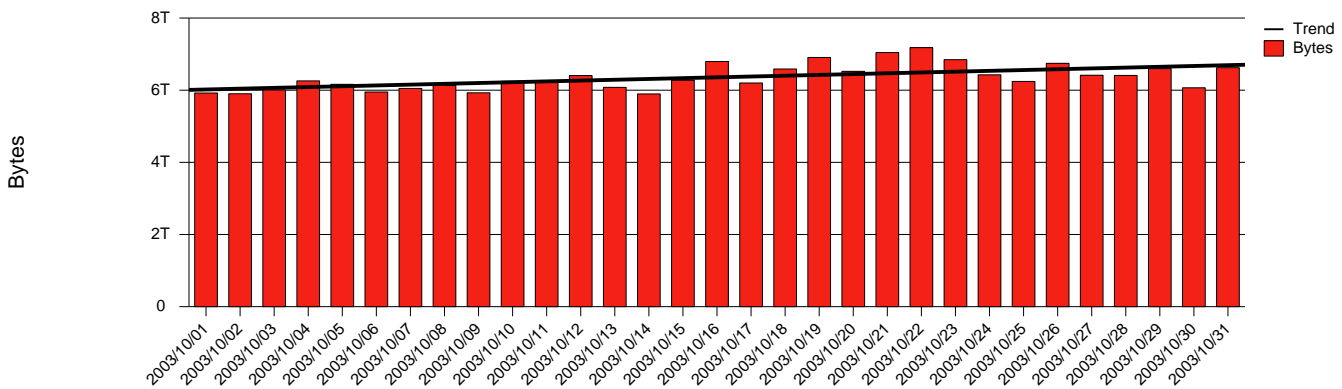

# Linköping - LIU - Monthly Health Report

LAN/WAN

Report for 2003/10/31

Total Network Volume by Month

Total Network Volume by Week

Total Network Volume by Day

Situations to Watch

Rank	Element Name	Variable	Threshold	Monthly Average		Days to (from) Threshold
			Value	Actual	Predicted	
1	liu1-SRP(In)	Errors (% Frames)	5.000	300.353	274.501	(276)
2	liu2-SRP(Out)	Volume (Bandwidth %)	80.000	14.069	10.726	Increasing
3	liu2-SRP(In)	Volume (Bandwidth %)	80.000	9.569	7.283	Increasing
4	liu2-SRP(In)	Errors (% Frames)	5.000	0.000	0.000	Decreasing
5	liu1-SRP(In)	Volume (Bandwidth %)	80.000	0.000	0.001	Decreasing
6	liu1-SRP(Out)	Volume (Bandwidth %)	80.000	0.000	0.001	Decreasing