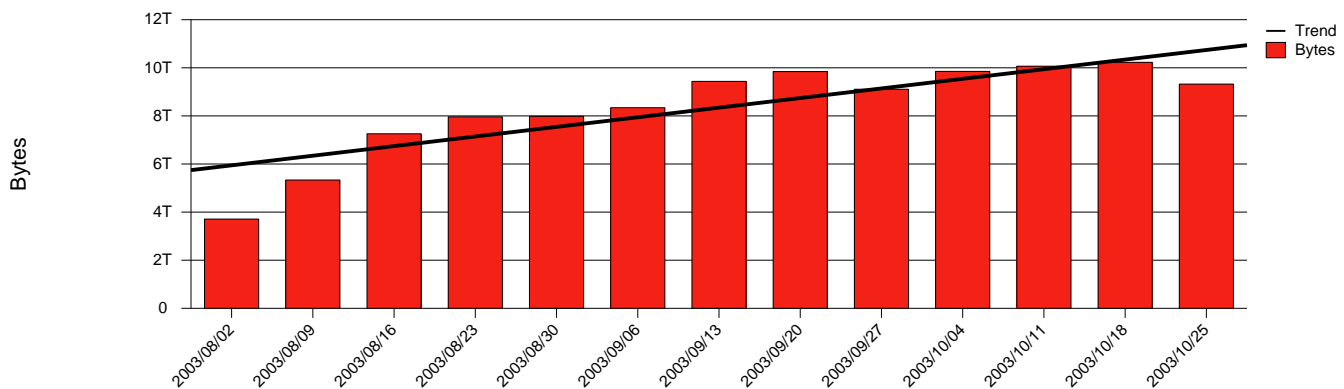

# Karlstad - KAU - Monthly Health Report

LAN/WAN

Report for 2003/10/31

Total Network Volume by Month

Total Network Volume by Week

Total Network Volume by Day

Situations to Watch

Rank	Element Name	Variable	Threshold	Monthly Average		Days to (from) Threshold
			Value	Actual	Predicted	
1	kau2-SRP(Out)	Volume (Bandwidth %)	80.000	1.726	1.266	Increasing
2	kau2-SRP(In)	Volume (Bandwidth %)	80.000	0.119	0.153	Increasing
3	kau1-SRP(In)	Volume (Bandwidth %)	80.000	1.869	1.338	Increasing
4	kau1-SRP(In)	Errors (% Frames)	5.000	0.000	0.000	Increasing
5	kau1-SRP(Out)	Volume (Bandwidth %)	80.000	1.505	1.171	Decreasing
6	kau2-SRP(In)	Errors (% Frames)	5.000	0.000	0.000	Decreasing