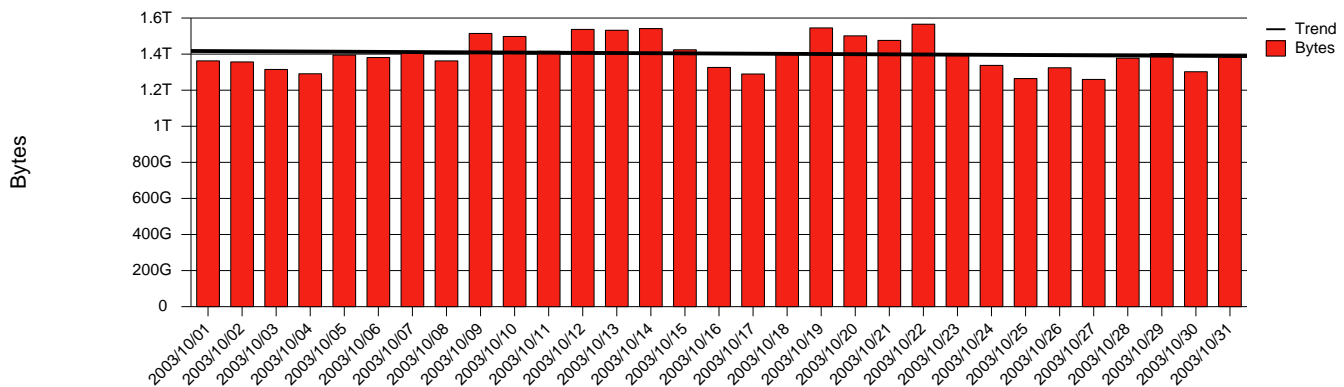

# Karlstad - KAU - Monthly Health Report

LAN/WAN

Report for 2003/10/31

Total Network Volume by Month

Total Network Volume by Week

Total Network Volume by Day

Situations to Watch

Rank	Element Name	Variable	Threshold	Monthly Average		Days to (from) Threshold
			Value	Actual	Predicted	
1	kau2-SRP(Out)	Volume (Bandwidth %)	80.000	1.726	1.266	Increasing
2	kau2-SRP(In)	Volume (Bandwidth %)	80.000	0.119	0.153	Increasing
3	kau1-SRP(In)	Volume (Bandwidth %)	80.000	1.869	1.338	Increasing
4	kau1-SRP(In)	Errors (% Frames)	5.000	0.000	0.000	Increasing
5	kau1-SRP(Out)	Volume (Bandwidth %)	80.000	1.505	1.171	Decreasing
6	kau2-SRP(In)	Errors (% Frames)	5.000	0.000	0.000	Decreasing