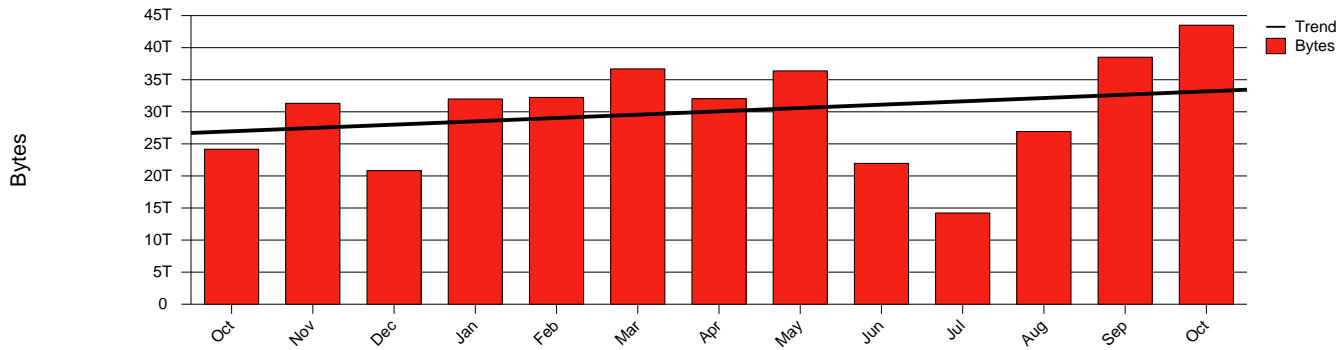

# Karlstad - KAU - Monthly Health Report

LAN/WAN

Report for 2003/10/31

Total Network Volume by Month

Total Network Volume by Week

Total Network Volume by Day

Situations to Watch

Rank	Element Name	Variable	Threshold	Monthly Average		Days to (from) Threshold
			Value	Actual	Predicted	
1	kau2-SRP(Out)	Volume (Bandwidth %)	80.000	1.726	1.266	Increasing
2	kau2-SRP(In)	Volume (Bandwidth %)	80.000	0.119	0.153	Increasing
3	kau1-SRP(In)	Volume (Bandwidth %)	80.000	1.869	1.338	Increasing
4	kau1-SRP(In)	Errors (% Frames)	5.000	0.000	0.000	Increasing
5	kau1-SRP(Out)	Volume (Bandwidth %)	80.000	1.505	1.171	Decreasing
6	kau2-SRP(In)	Errors (% Frames)	5.000	0.000	0.000	Decreasing