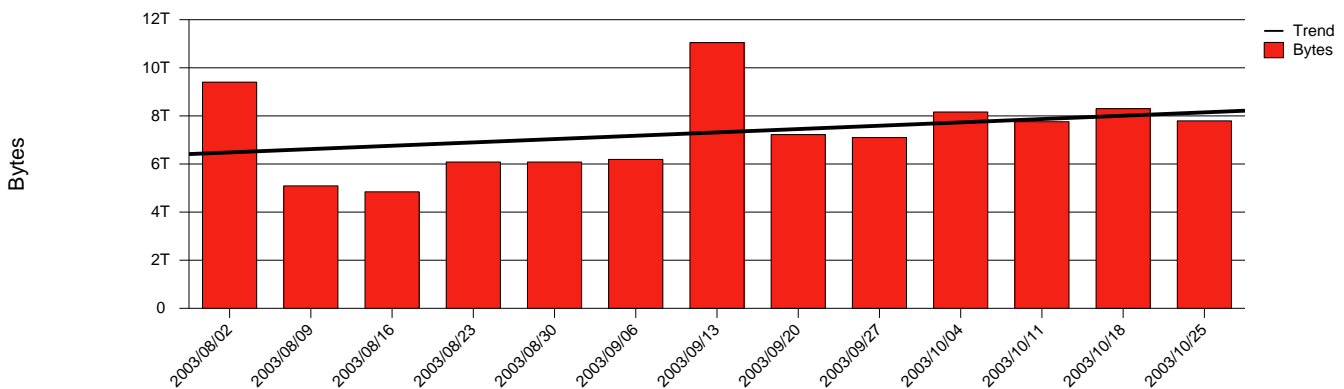

# Jönköping - HJ - Monthly Health Report

LAN/WAN

Report for 2003/10/31

Total Network Volume by Month

Total Network Volume by Week

Total Network Volume by Day

Situations to Watch

Rank	Element Name	Variable	Threshold	Monthly Average		Days to (from) Threshold
			Value	Actual	Predicted	
1	hj1-SRP(In)	Volume (Bandwidth %)	80.000	1.831	1.449	Increasing
2	hj1-SRP(Out)	Volume (Bandwidth %)	80.000	1.213	1.264	Increasing
3	hj2-SRP(Out)	Volume (Bandwidth %)	80.000	1.165	1.110	Increasing
4	hj1-SRP(In)	Errors (% Frames)	5.000	0.001	0.001	Increasing
5	hj2-SRP(In)	Errors (% Frames)	5.000	0.000	0.000	Increasing
6	hj2-SRP(In)	Volume (Bandwidth %)	80.000	0.004	0.019	Decreasing