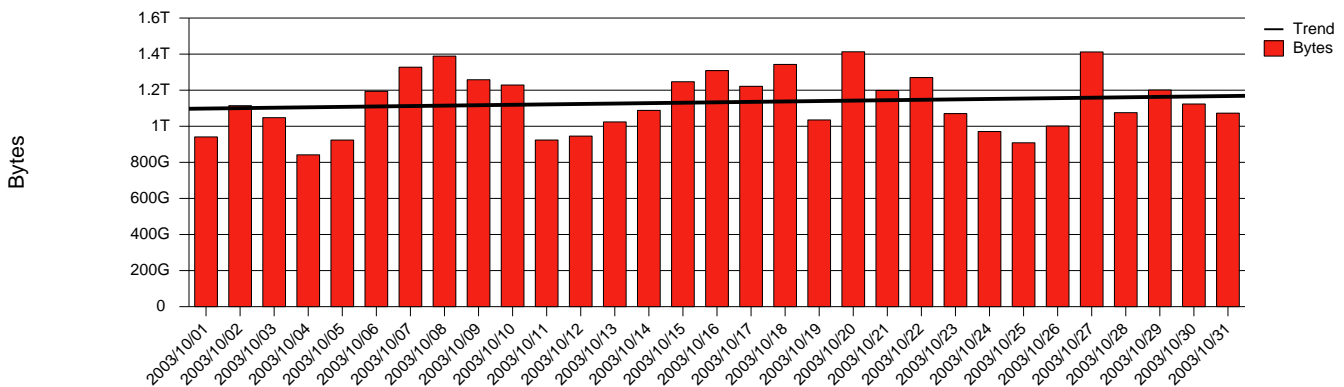

# Jönköping - HJ - Monthly Health Report

LAN/WAN

Report for 2003/10/31

Total Network Volume by Month

Total Network Volume by Week

Total Network Volume by Day

Situations to Watch

Rank	Element Name	Variable	Threshold	Monthly Average		Days to (from) Threshold
			Value	Actual	Predicted	
1	hj1-SRP(In)	Volume (Bandwidth %)	80.000	1.831	1.449	Increasing
2	hj1-SRP(Out)	Volume (Bandwidth %)	80.000	1.213	1.264	Increasing
3	hj2-SRP(Out)	Volume (Bandwidth %)	80.000	1.165	1.110	Increasing
4	hj1-SRP(In)	Errors (% Frames)	5.000	0.001	0.001	Increasing
5	hj2-SRP(In)	Errors (% Frames)	5.000	0.000	0.000	Increasing
6	hj2-SRP(In)	Volume (Bandwidth %)	80.000	0.004	0.019	Decreasing