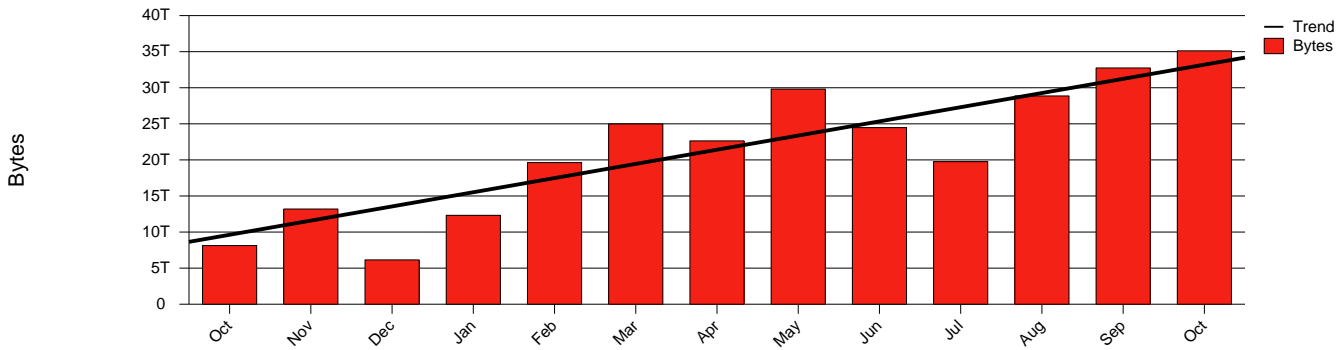

# Jönköping - HJ - Monthly Health Report

LAN/WAN

Report for 2003/10/31

Total Network Volume by Month

Total Network Volume by Week

Total Network Volume by Day

Situations to Watch

Rank	Element Name	Variable	Threshold	Monthly Average		Days to (from) Threshold
			Value	Actual	Predicted	
1	hj1-SRP(In)	Volume (Bandwidth %)	80.000	1.831	1.449	Increasing
2	hj1-SRP(Out)	Volume (Bandwidth %)	80.000	1.213	1.264	Increasing
3	hj2-SRP(Out)	Volume (Bandwidth %)	80.000	1.165	1.110	Increasing
4	hj1-SRP(In)	Errors (% Frames)	5.000	0.001	0.001	Increasing
5	hj2-SRP(In)	Errors (% Frames)	5.000	0.000	0.000	Increasing
6	hj2-SRP(In)	Volume (Bandwidth %)	80.000	0.004	0.019	Decreasing