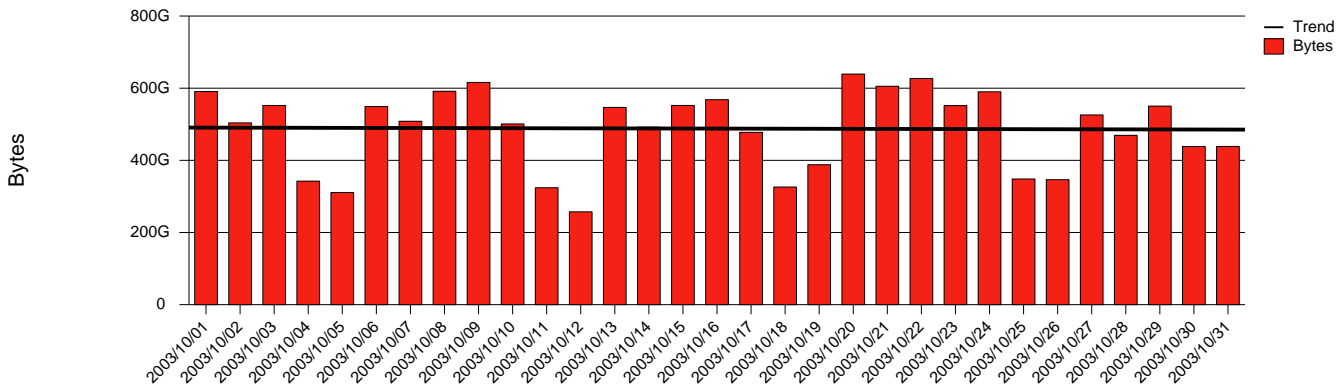

# GBG - GU - Monthly Health Report

LAN/WAN

Report for 2003/10/31

Total Network Volume by Month

Total Network Volume by Week

Total Network Volume by Day

Situations to Watch

Rank	Element Name	Variable	Threshold	Monthly Average		Days to (from) Threshold
			Value	Actual	Predicted	
1	gu2-SRP(In)	Errors (% Frames)	5.000	0.000	0.121	Increasing
2	gu1-SRP(Out)	Volume (Bandwidth %)	80.000	0.863	1.107	Increasing
3	gu1-SRP(In)	Volume (Bandwidth %)	80.000	0.860	0.838	Increasing
4	gu1-SRP(In)	Errors (% Frames)	5.000	0.000	0.000	Increasing
5	gu2-SRP(In)	Volume (Bandwidth %)	80.000	0.091	0.025	Decreasing
6	gu2-SRP(Out)	Volume (Bandwidth %)	80.000	0.000	0.000	Decreasing
7	gu2-SRP(Out)	Discards (% Frames)	10.000	0.000	0.000	Decreasing