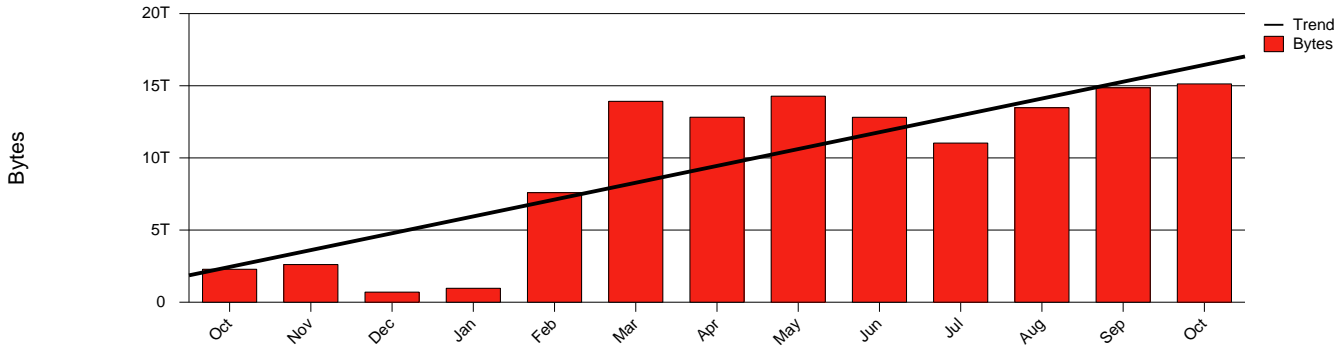

# GBG - GU - Monthly Health Report

LAN/WAN

Report for 2003/10/31

Total Network Volume by Month

Total Network Volume by Week

Total Network Volume by Day

Situations to Watch

Rank	Element Name	Variable	Threshold	Monthly Average		Days to (from) Threshold
			Value	Actual	Predicted	
1	gu2-SRP(In)	Errors (% Frames)	5.000	0.000	0.121	Increasing
2	gu1-SRP(Out)	Volume (Bandwidth %)	80.000	0.863	1.107	Increasing
3	gu1-SRP(In)	Volume (Bandwidth %)	80.000	0.860	0.838	Increasing
4	gu1-SRP(In)	Errors (% Frames)	5.000	0.000	0.000	Increasing
5	gu2-SRP(In)	Volume (Bandwidth %)	80.000	0.091	0.025	Decreasing
6	gu2-SRP(Out)	Volume (Bandwidth %)	80.000	0.000	0.000	Decreasing
7	gu2-SRP(Out)	Discards (% Frames)	10.000	0.000	0.000	Decreasing