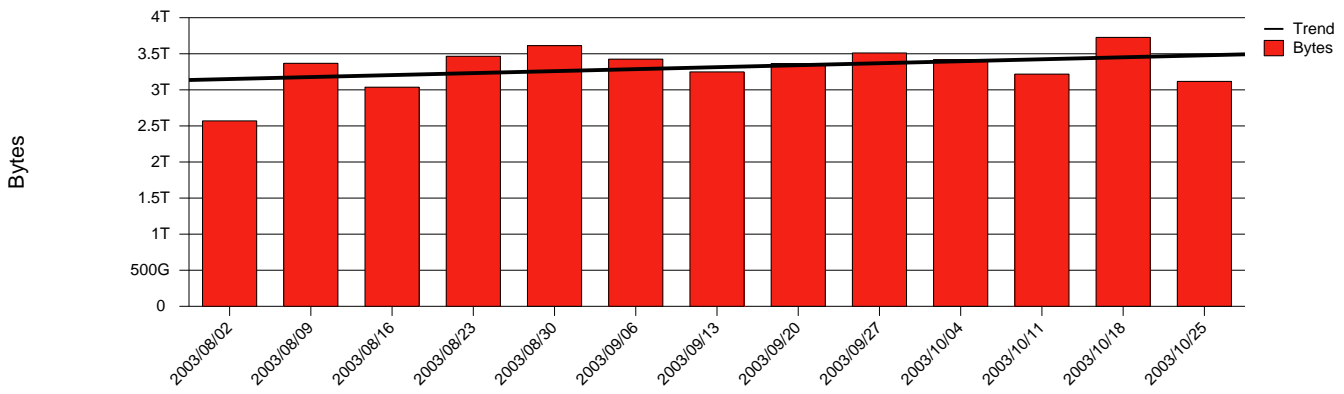

# GBG - GU - Monthly Health Report

LAN/WAN

Report for 2003/10/31

Total Network Volume by Month

Total Network Volume by Week

Total Network Volume by Day

Situations to Watch

Rank	Element Name	Variable	Threshold	Monthly Average		Days to (from) Threshold
			Value	Actual	Predicted	
1	gu2-SRP(In)	Errors (% Frames)	5.000	0.000	0.121	Increasing
2	gu1-SRP(Out)	Volume (Bandwidth %)	80.000	0.863	1.107	Increasing
3	gu1-SRP(In)	Volume (Bandwidth %)	80.000	0.860	0.838	Increasing
4	gu1-SRP(In)	Errors (% Frames)	5.000	0.000	0.000	Increasing
5	gu2-SRP(In)	Volume (Bandwidth %)	80.000	0.091	0.025	Decreasing
6	gu2-SRP(Out)	Volume (Bandwidth %)	80.000	0.000	0.000	Decreasing
7	gu2-SRP(Out)	Discards (% Frames)	10.000	0.000	0.000	Decreasing