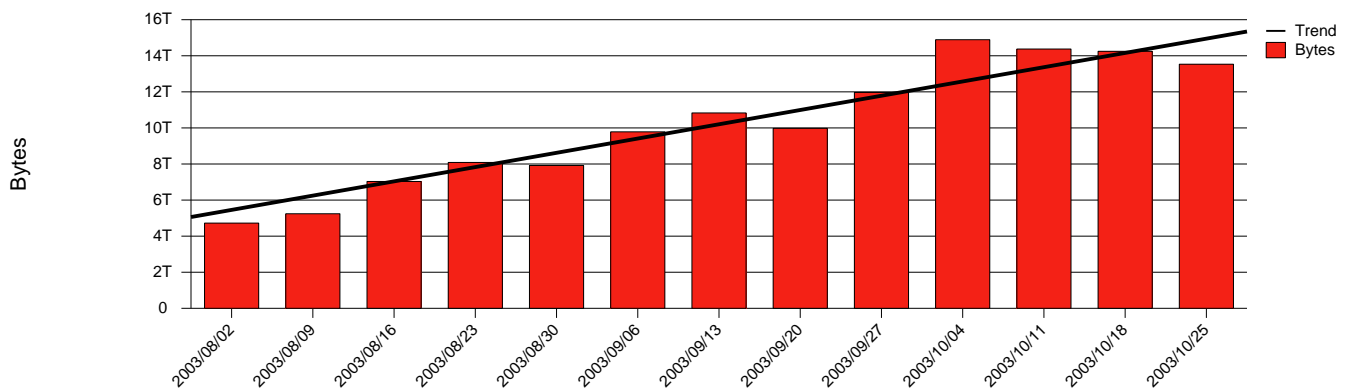

# Gävle - HIG - Monthly Health Report

LAN/WAN

Report for 2003/10/31

Total Network Volume by Month

Total Network Volume by Week

Total Network Volume by Day

Situations to Watch

Rank	Element Name	Variable	Threshold	Monthly Average		Days to (from)
			Value	Actual	Predicted	Threshold
1	hig2-SRP(In)	Volume (Bandwidth %)	80.000	1.977	0.867	Increasing
2	hig2-SRP(Out)	Volume (Bandwidth %)	80.000	2.606	1.532	Increasing
3	hig1-SRP(Out)	Volume (Bandwidth %)	80.000	2.642	1.610	Increasing
4	hig2-SRP(In)	Errors (% Frames)	5.000	0.000	0.012	Increasing
5	hig1-SRP(In)	Errors (% Frames)	5.000	0.000	0.003	Increasing
6	hig1-SRP(Out)	Discards (% Frames)	10.000	0.000	0.000	Increasing
7	hig1-SRP(In)	Volume (Bandwidth %)	80.000	0.327	0.841	Decreasing