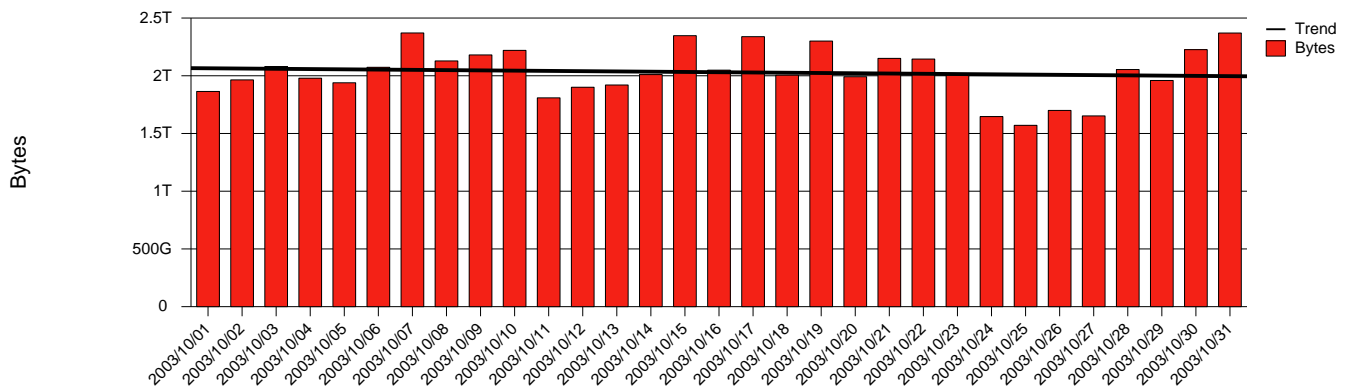

# Gävle - HIG - Monthly Health Report

LAN/WAN

Report for 2003/10/31

Total Network Volume by Month

Total Network Volume by Week

Total Network Volume by Day

Situations to Watch

Rank	Element Name	Variable	Threshold	Monthly Average		Days to (from)
			Value	Actual	Predicted	Threshold
1	hig2-SRP(In)	Volume (Bandwidth %)	80.000	1.977	0.867	Increasing
2	hig2-SRP(Out)	Volume (Bandwidth %)	80.000	2.606	1.532	Increasing
3	hig1-SRP(Out)	Volume (Bandwidth %)	80.000	2.642	1.610	Increasing
4	hig2-SRP(In)	Errors (% Frames)	5.000	0.000	0.012	Increasing
5	hig1-SRP(In)	Errors (% Frames)	5.000	0.000	0.003	Increasing
6	hig1-SRP(Out)	Discards (% Frames)	10.000	0.000	0.000	Increasing
7	hig1-SRP(In)	Volume (Bandwidth %)	80.000	0.327	0.841	Decreasing