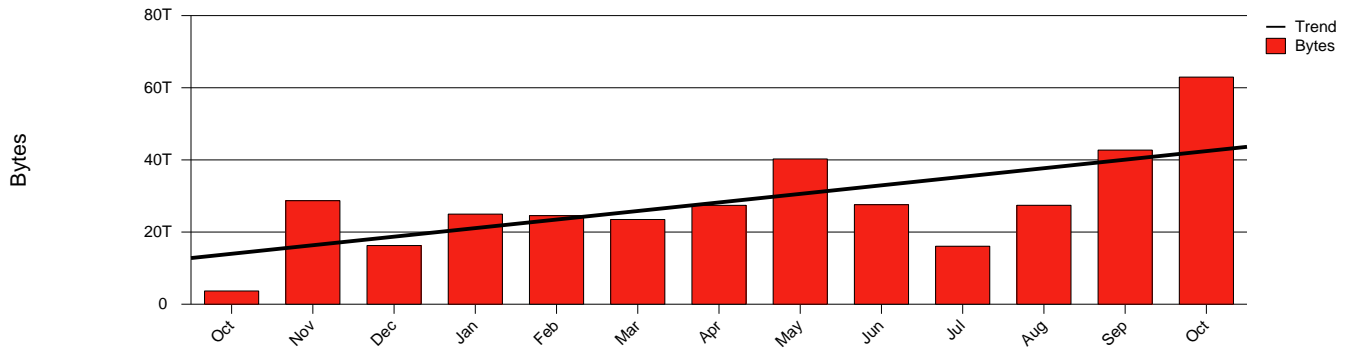

# Gävle - HIG - Monthly Health Report

LAN/WAN

Report for 2003/10/31

Total Network Volume by Month

Total Network Volume by Week

Total Network Volume by Day

Situations to Watch

Rank	Element Name	Variable	Threshold	Monthly Average		Days to (from)
			Value	Actual	Predicted	Threshold
1	hig2-SRP(In)	Volume (Bandwidth %)	80.000	1.977	0.867	Increasing
2	hig2-SRP(Out)	Volume (Bandwidth %)	80.000	2.606	1.532	Increasing
3	hig1-SRP(Out)	Volume (Bandwidth %)	80.000	2.642	1.610	Increasing
4	hig2-SRP(In)	Errors (% Frames)	5.000	0.000	0.012	Increasing
5	hig1-SRP(In)	Errors (% Frames)	5.000	0.000	0.003	Increasing
6	hig1-SRP(Out)	Discards (% Frames)	10.000	0.000	0.000	Increasing
7	hig1-SRP(In)	Volume (Bandwidth %)	80.000	0.327	0.841	Decreasing