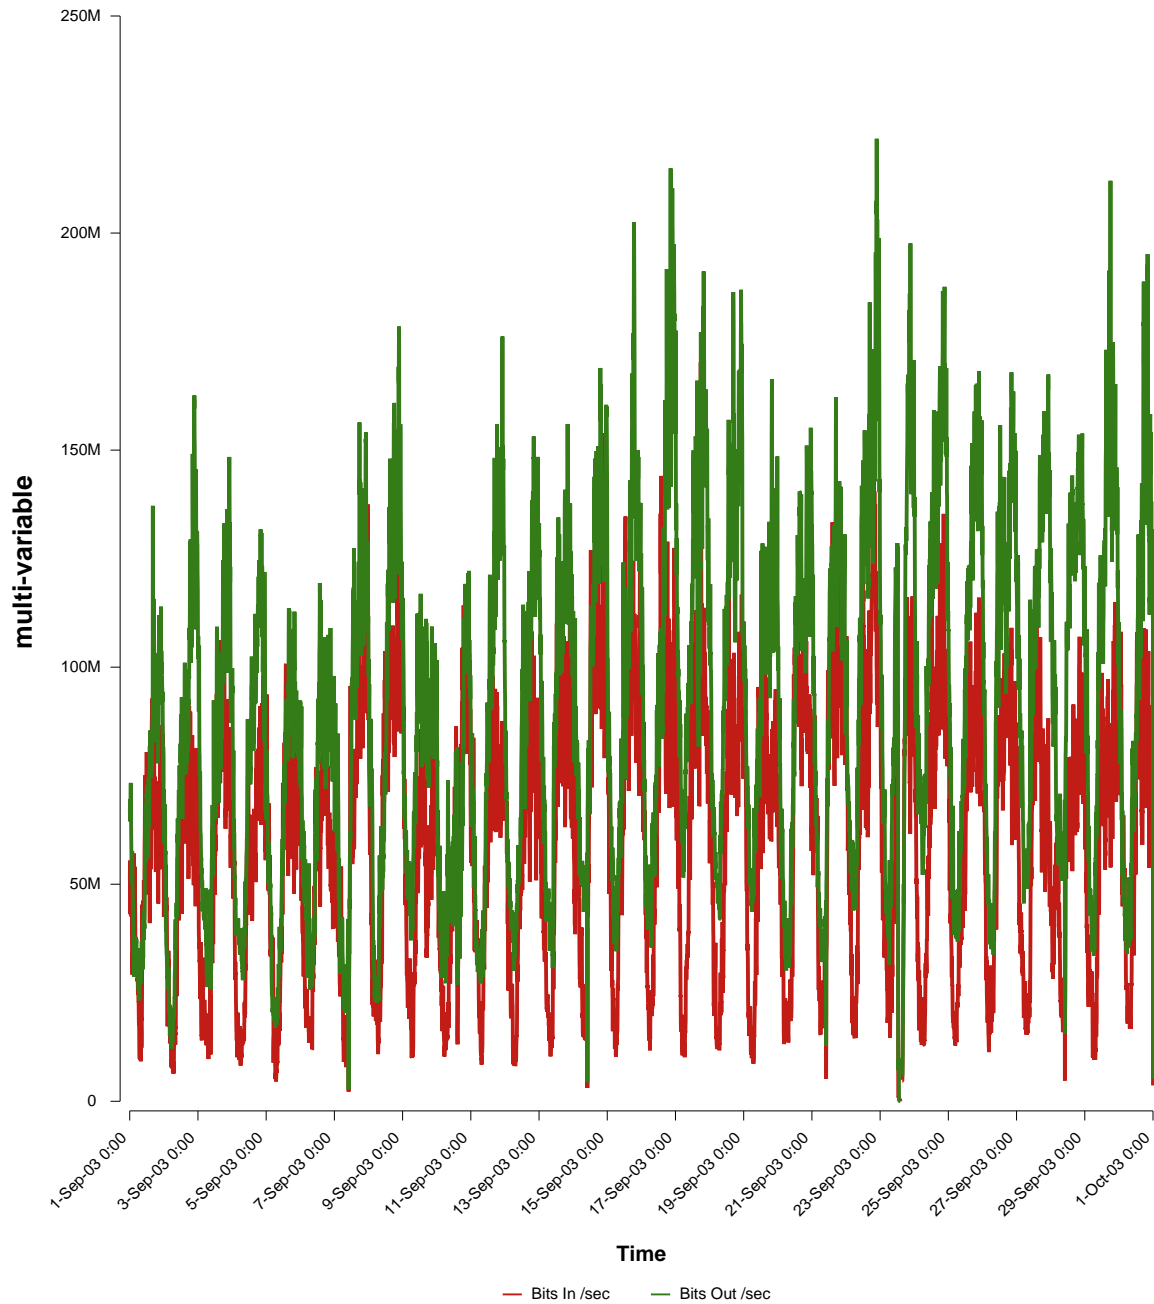

eHealth Trend Report

Divide by Time

SUNET-A-VAXJO-VXU

From: 2003/09/01 00:00
To: 2003/09/30 23:59

Created: 2003/10/02 07:30:42