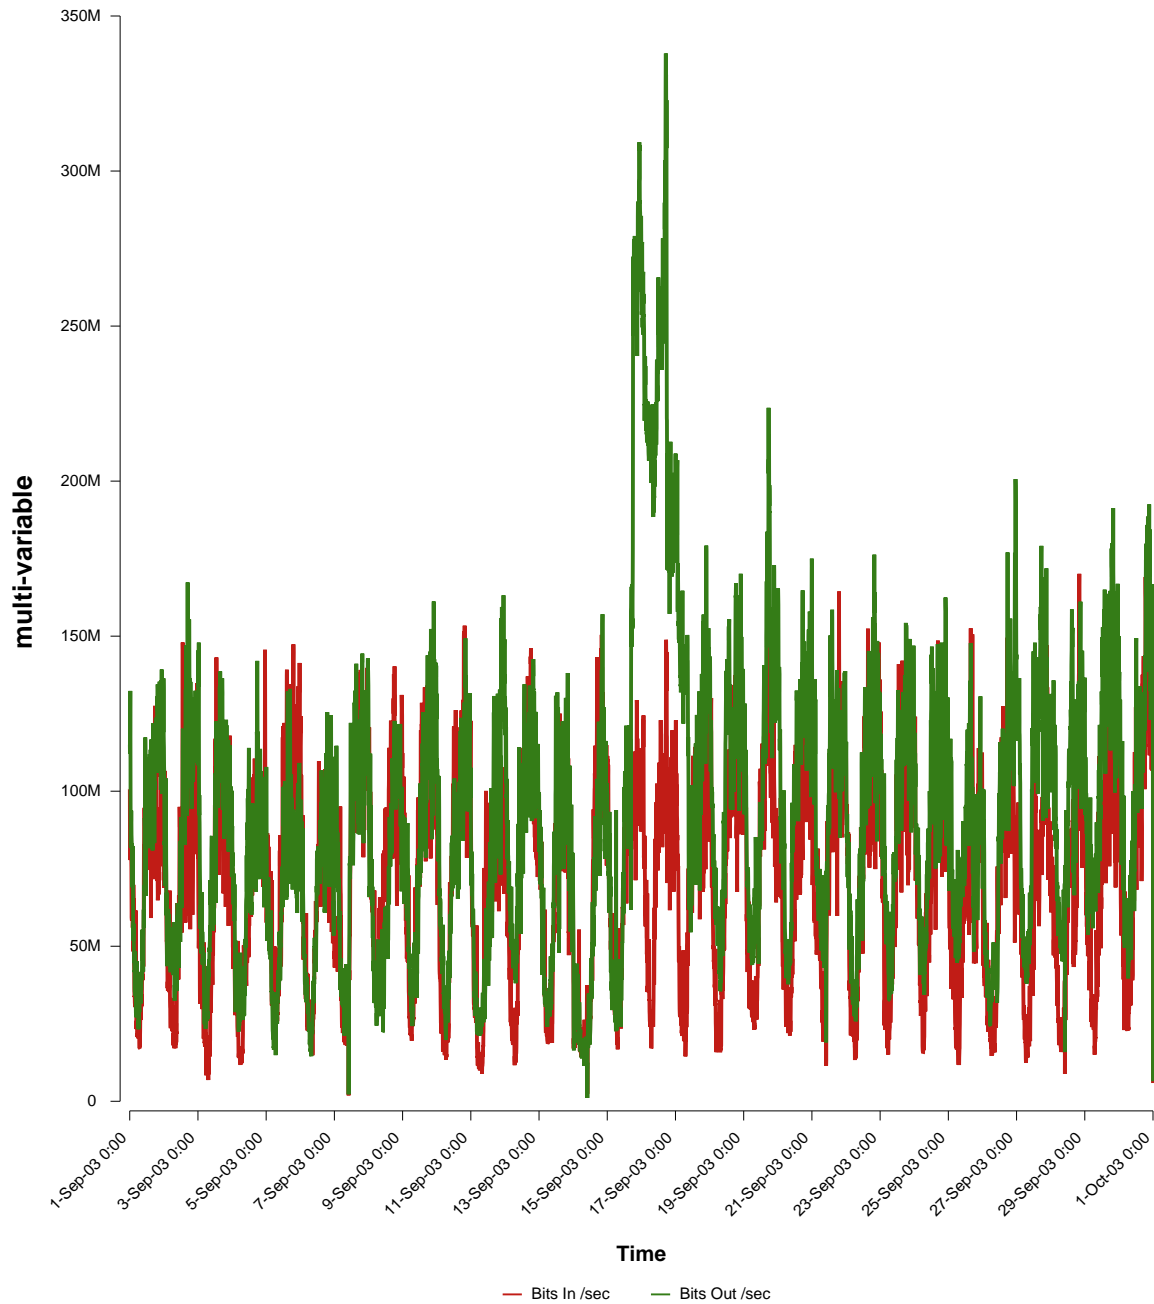

eHealth Trend Report

Divide by Time

SUNET-A-VASTERAS-MDH

From: 2003/09/01 00:00
To: 2003/09/30 23:59

Created: 2003/10/02 07:20:47