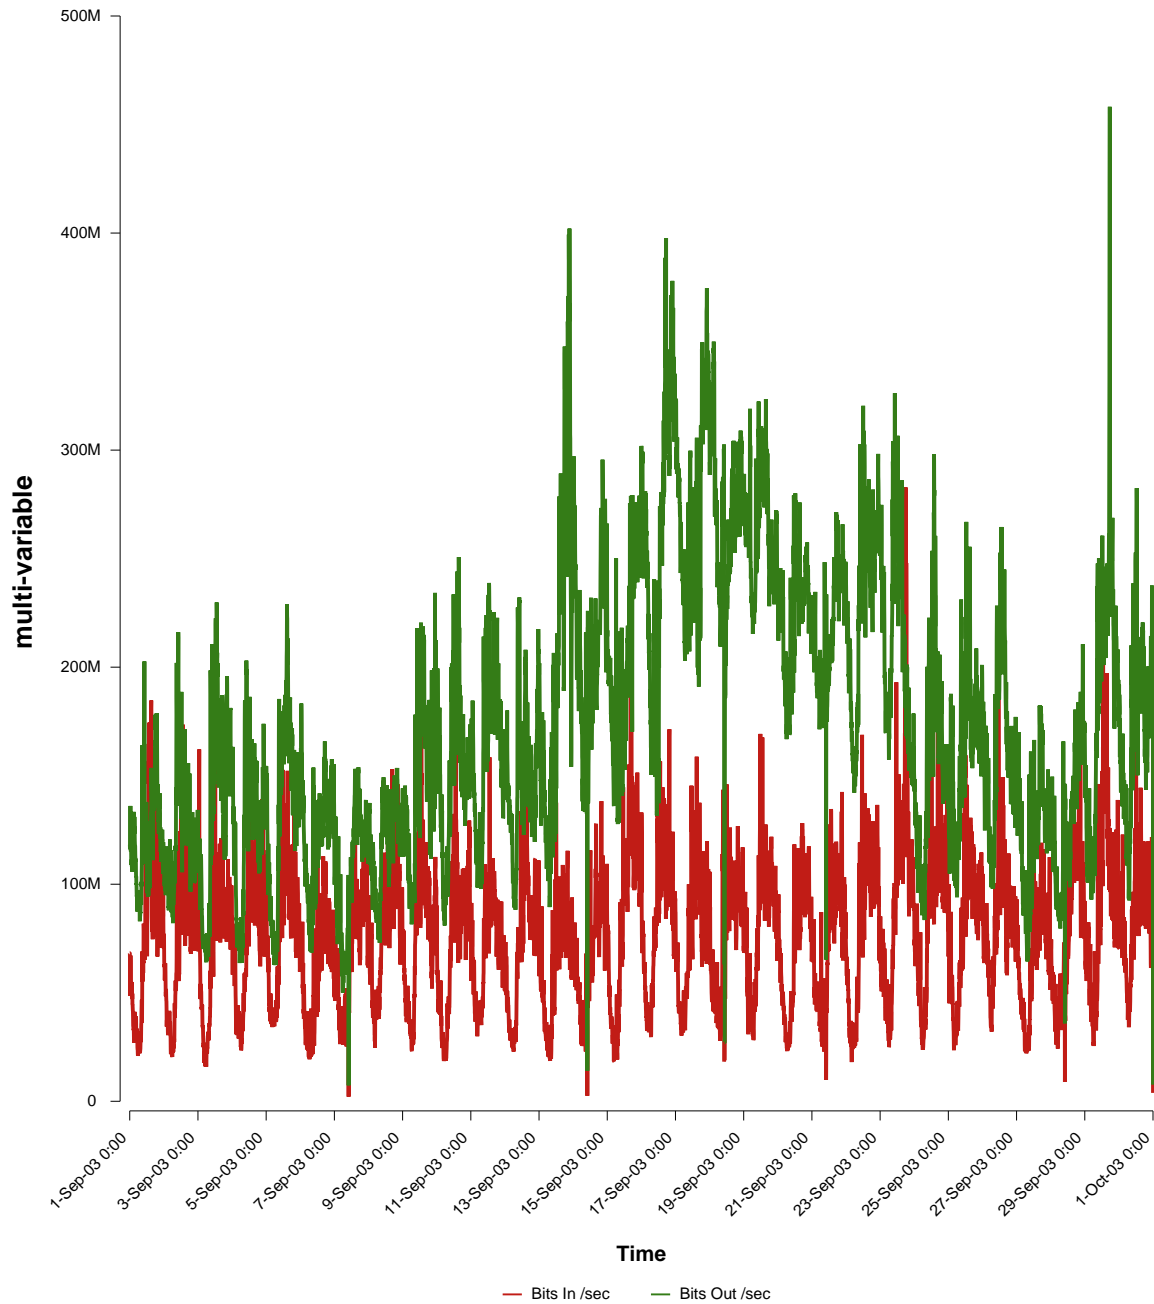

eHealth Trend Report

Divide by Time

SUNET-A-UMEA-UMU

From: 2003/09/01 00:00
To: 2003/09/30 23:59

Created: 2003/10/02 06:50:41