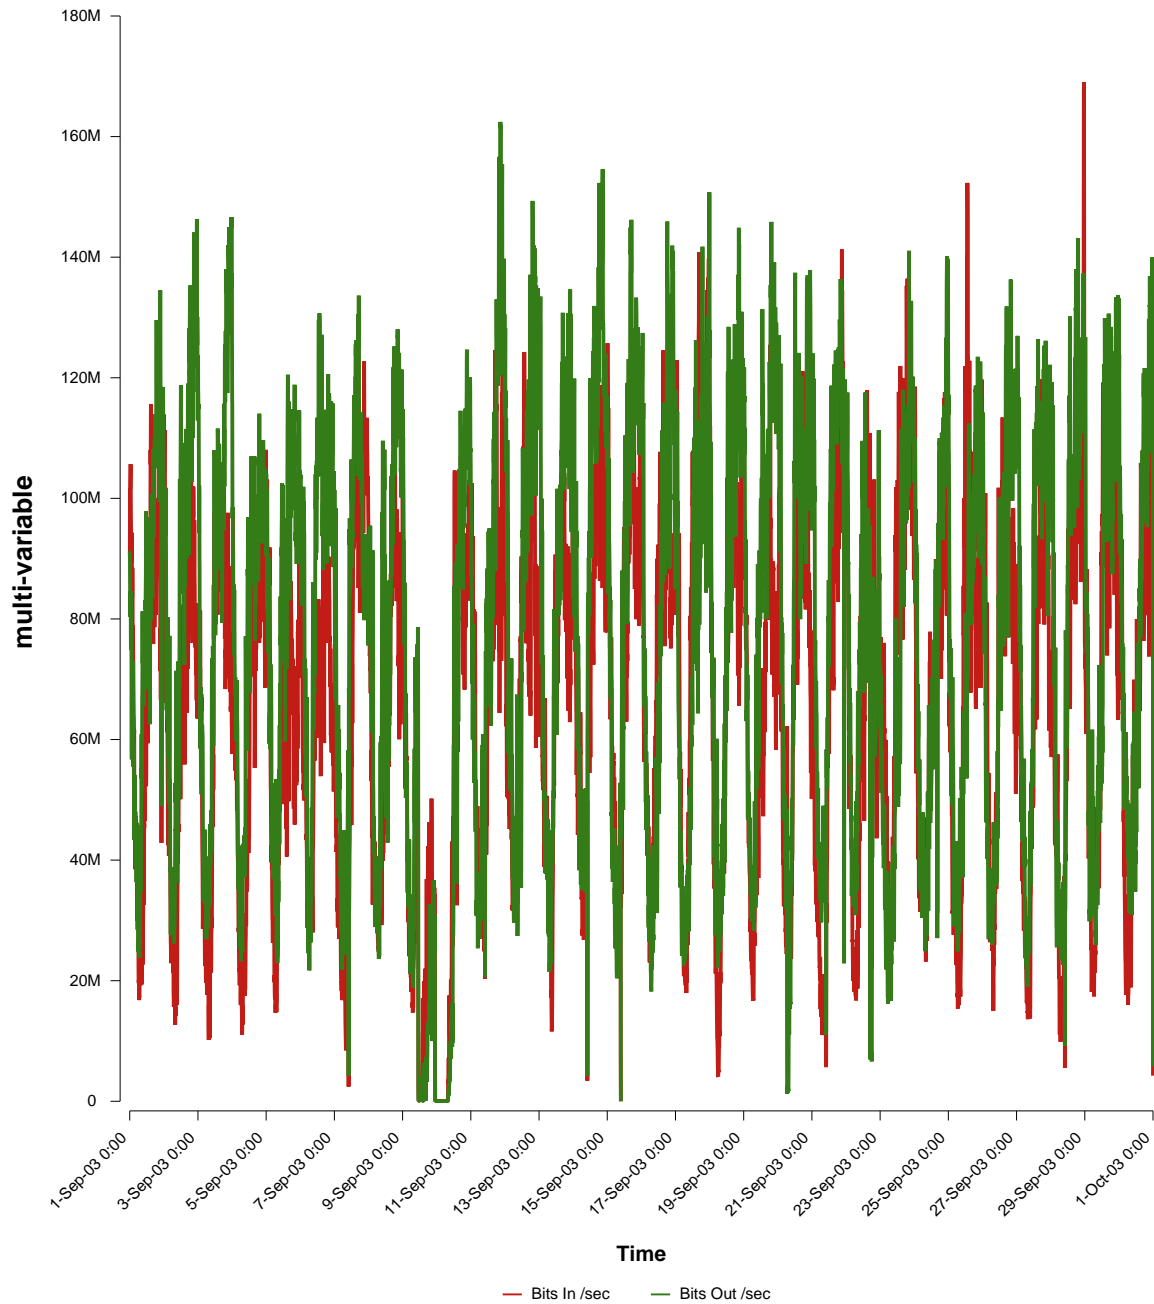

eHealth Trend Report

Divide by Time

SUNET-A-SUNDSVALL-MH

From: 2003/09/01 00:00
To: 2003/09/30 23:59

Created: 2003/10/02 06:30:40