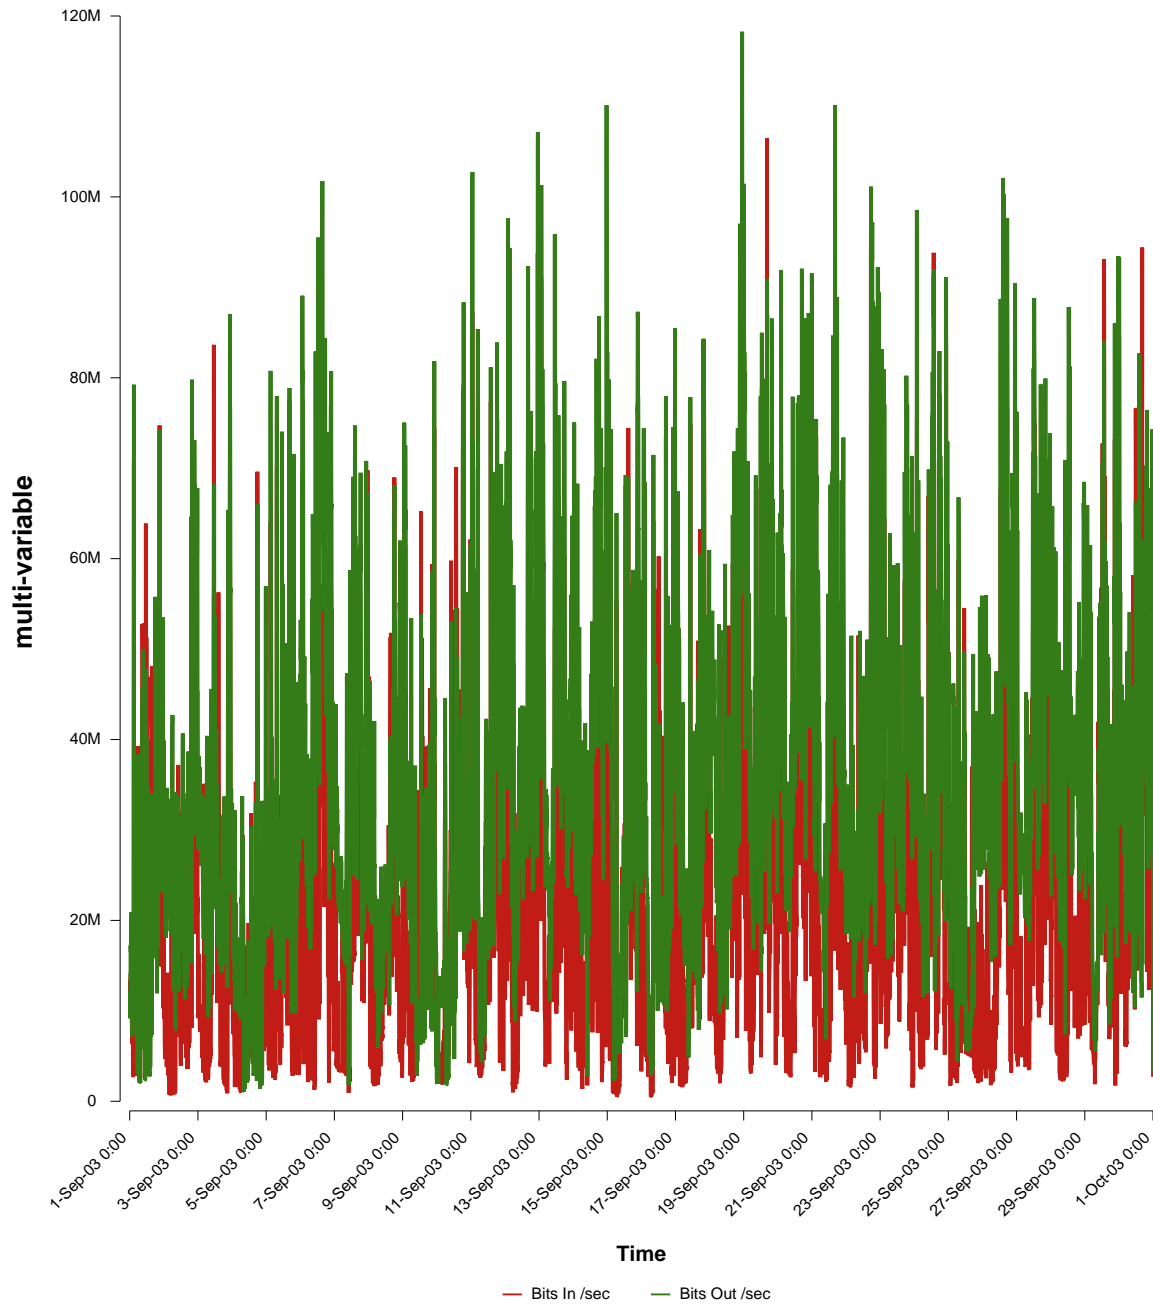

eHealth Trend Report

Divide by Time

SUNET-A-STHLM-SH

From: 2003/09/01 00:00
To: 2003/09/30 23:59

Created: 2003/10/02 06:10:38