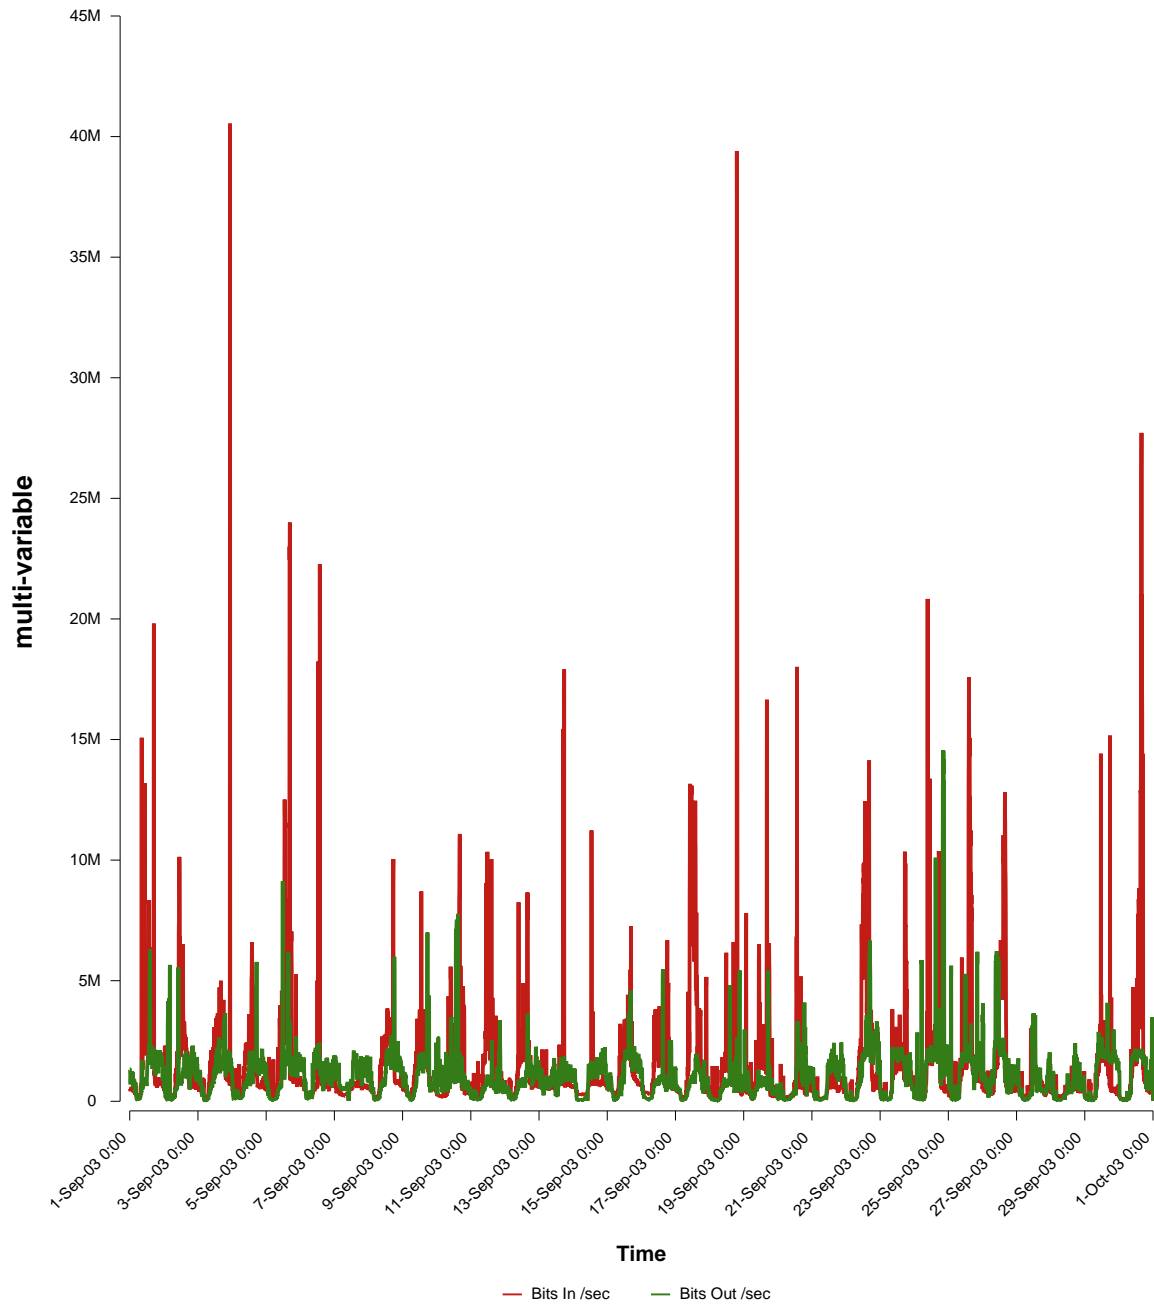

eHealth Trend Report

Divide by Time

SUNET-A-STHLM-LHS

From: 2003/09/01 00:00
To: 2003/09/30 23:59

Created: 2003/10/02 06:02:33