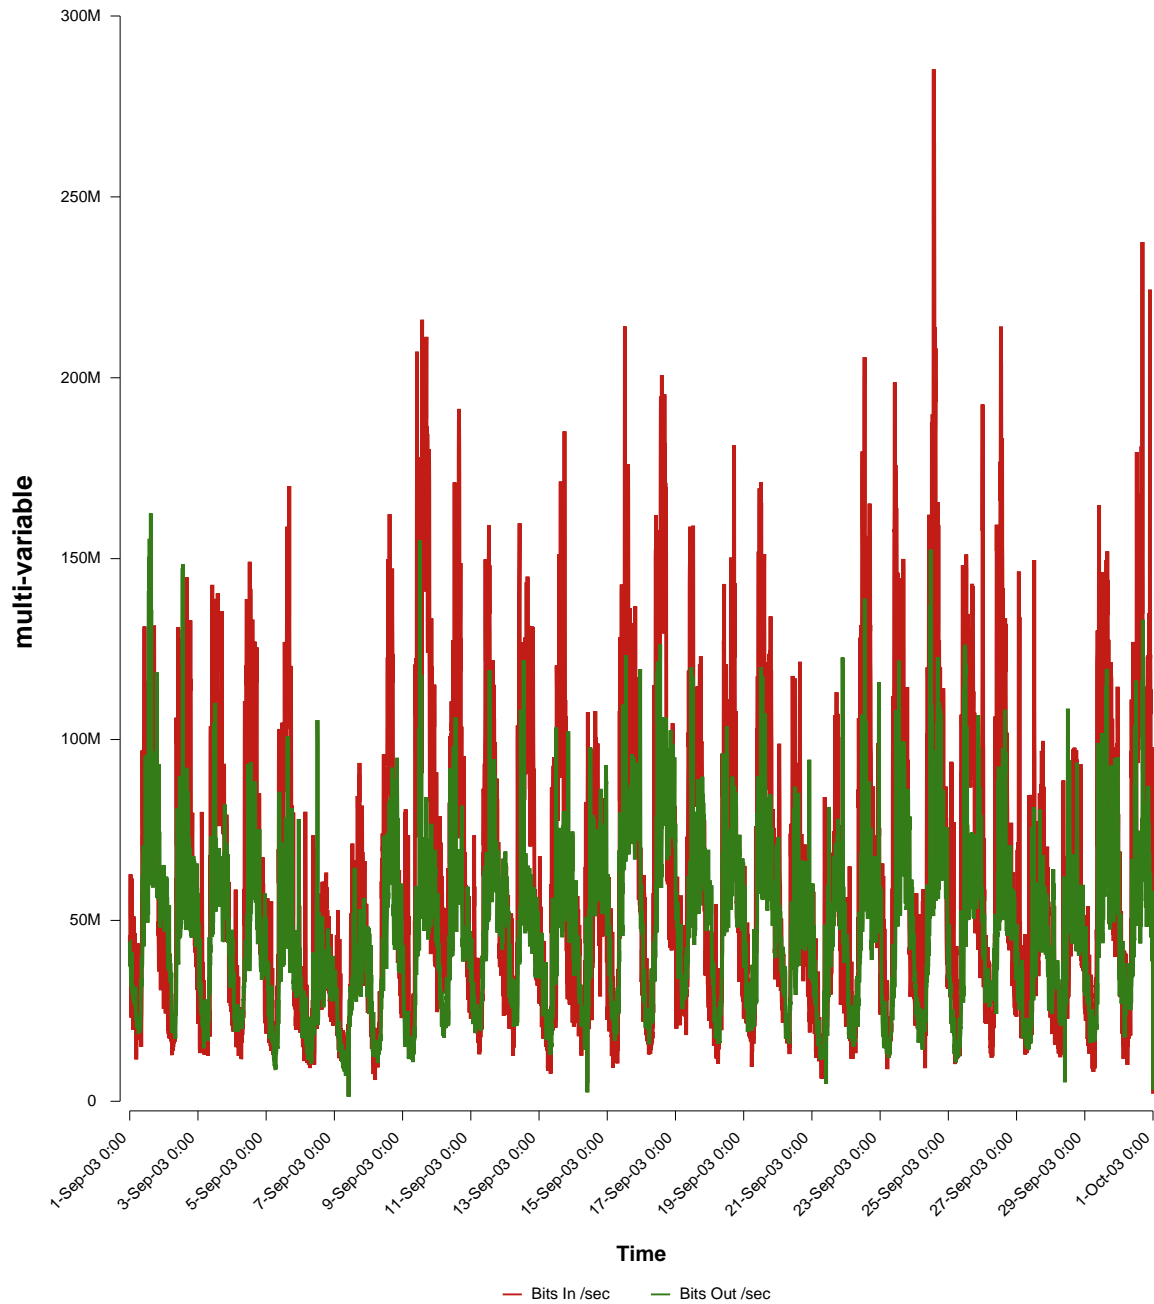

eHealth Trend Report

Divide by Time

SUNET-A-STHLM-KTH

From: 2003/09/01 00:00
To: 2003/09/30 23:59

Created: 2003/10/02 05:50:34