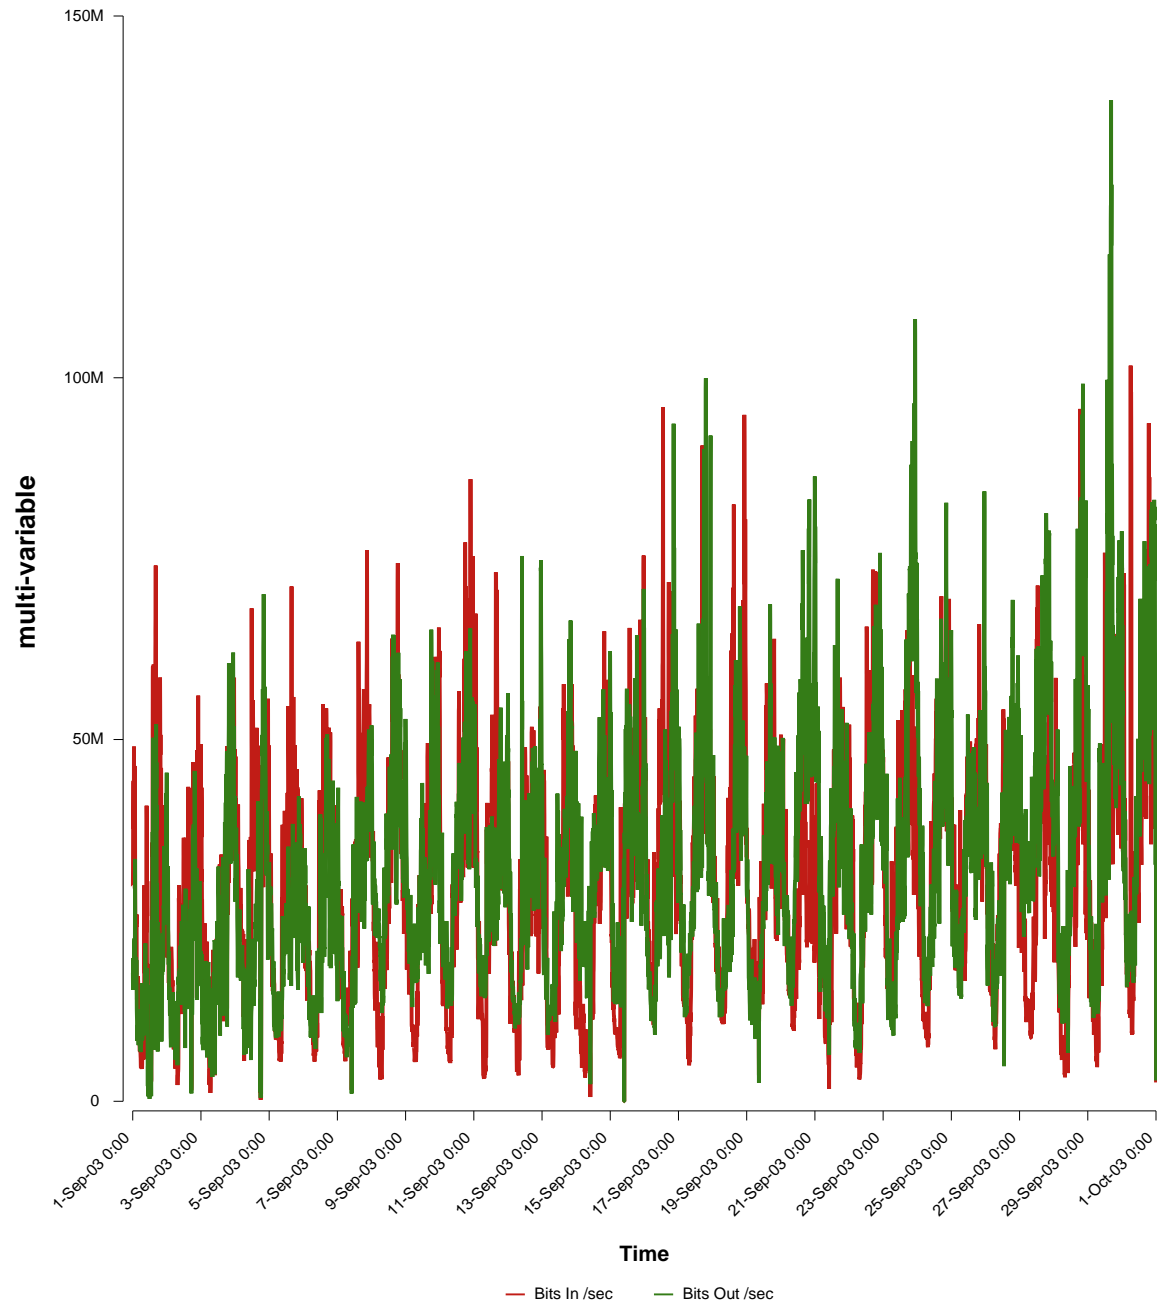

eHealth Trend Report

Divide by Time

SUNET-A-SKOVDE-HIS

From: 2003/09/01 00:00
To: 2003/09/30 23:59

Created: 2003/10/02 05:20:39