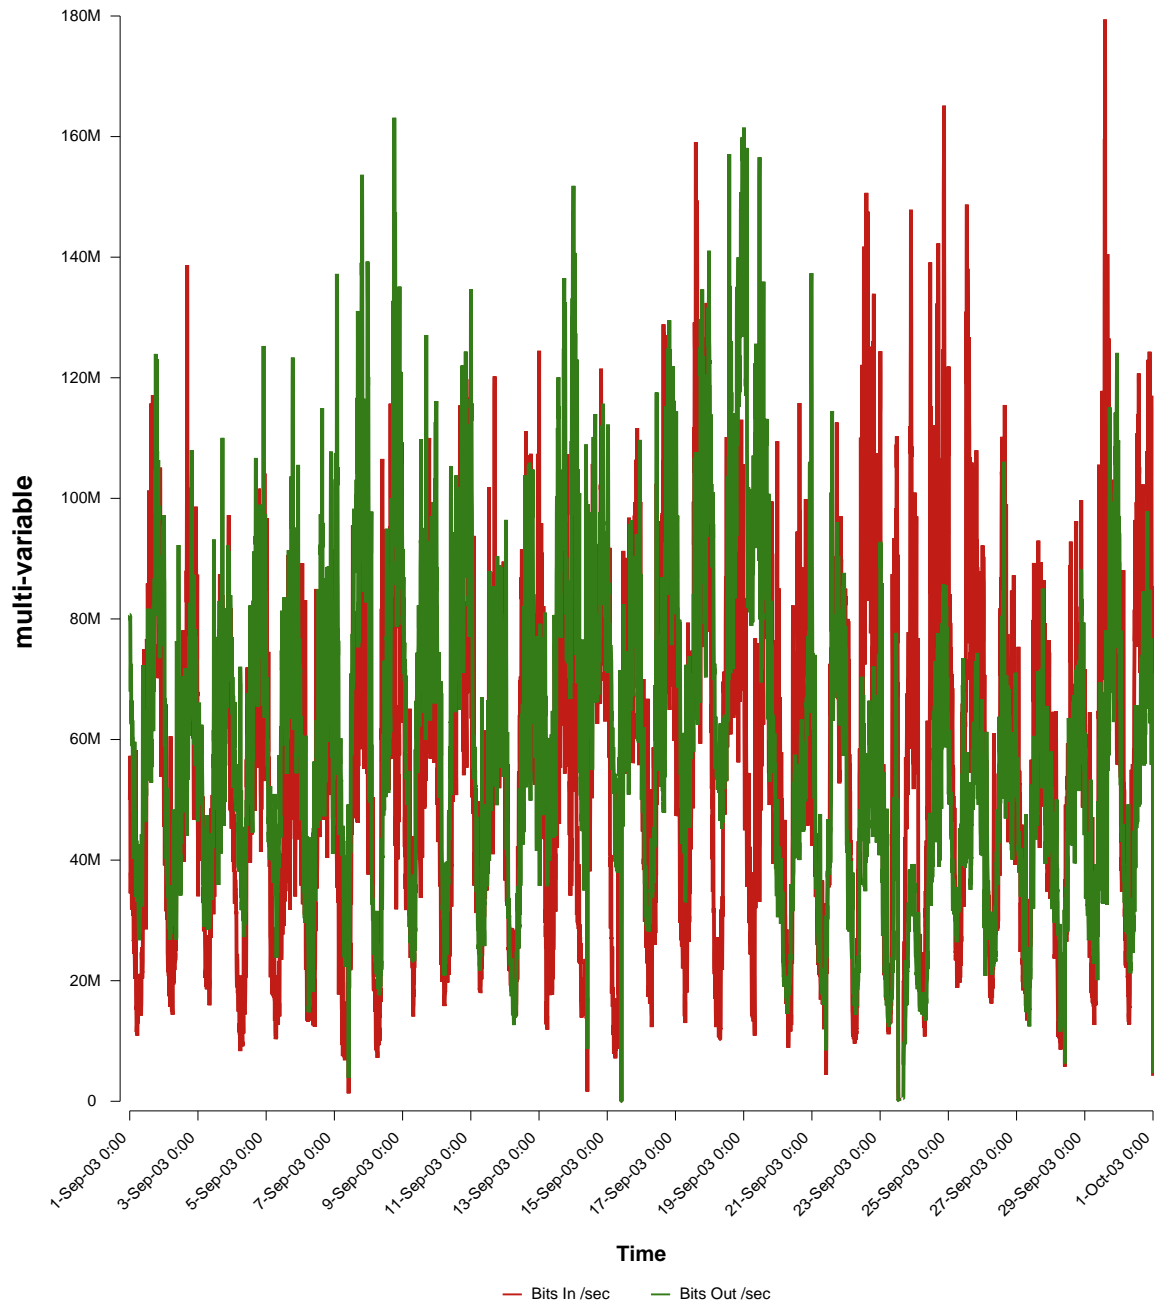

eHealth Trend Report

Divide by Time

SUNET-A-RONNEBY-BTH

From: 2003/09/01 00:00
To: 2003/09/30 23:59

Created: 2003/10/02 05:10:35