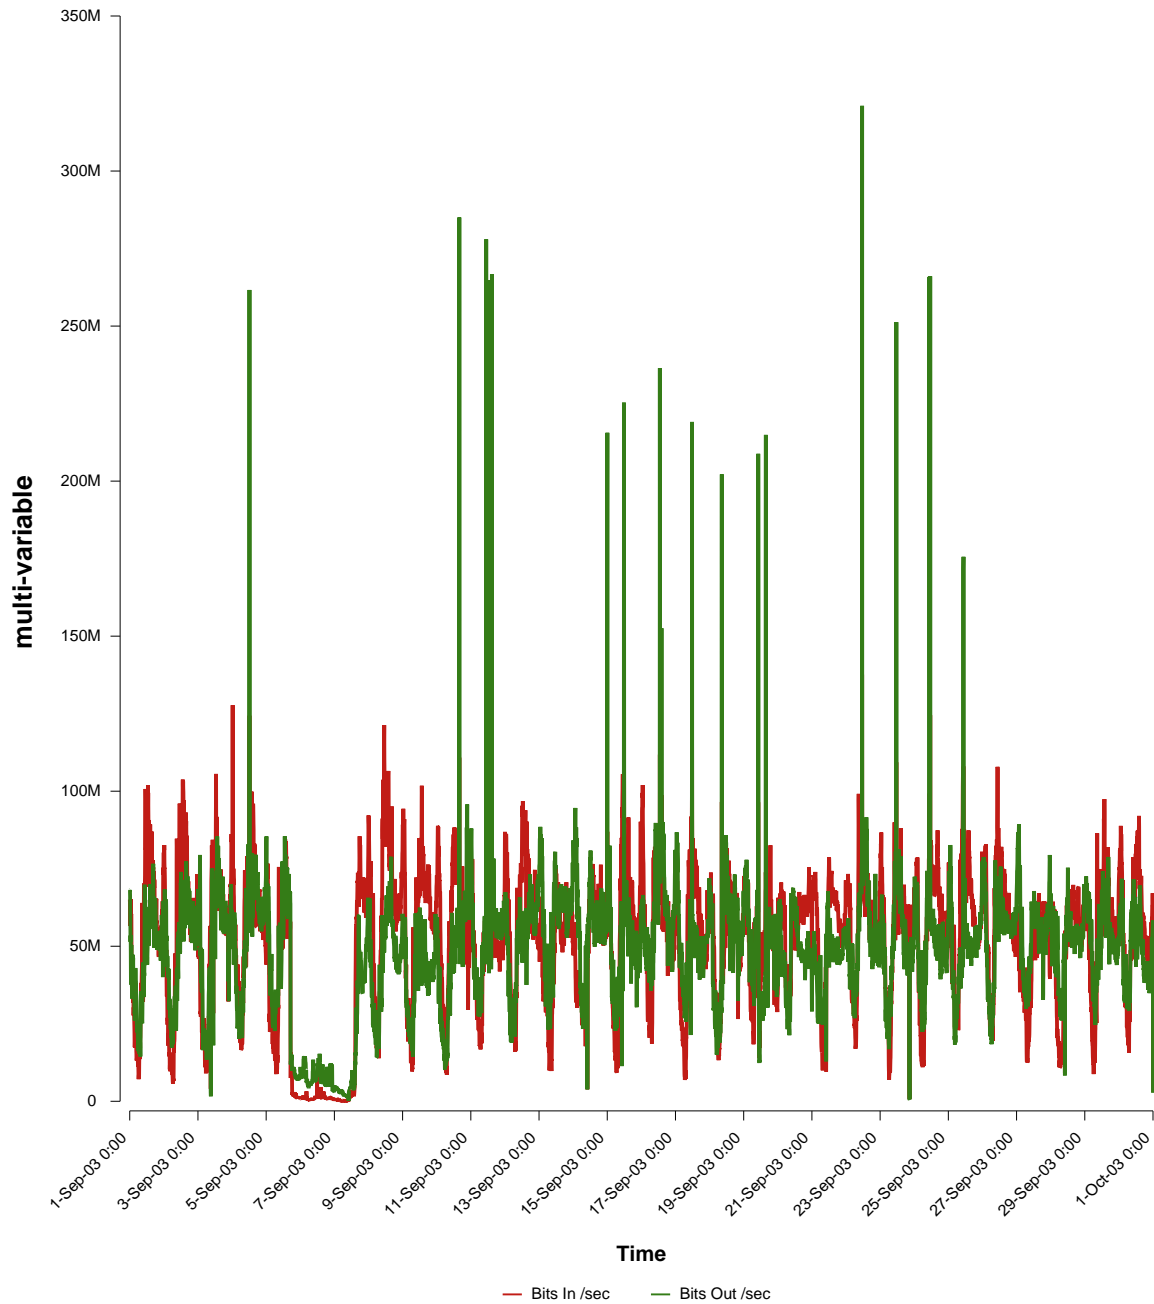

eHealth Trend Report

Divide by Time

SUNET-A-OREBRO-ORU

From: 2003/09/01 00:00
To: 2003/09/30 23:59

Created: 2003/10/02 05:00:44