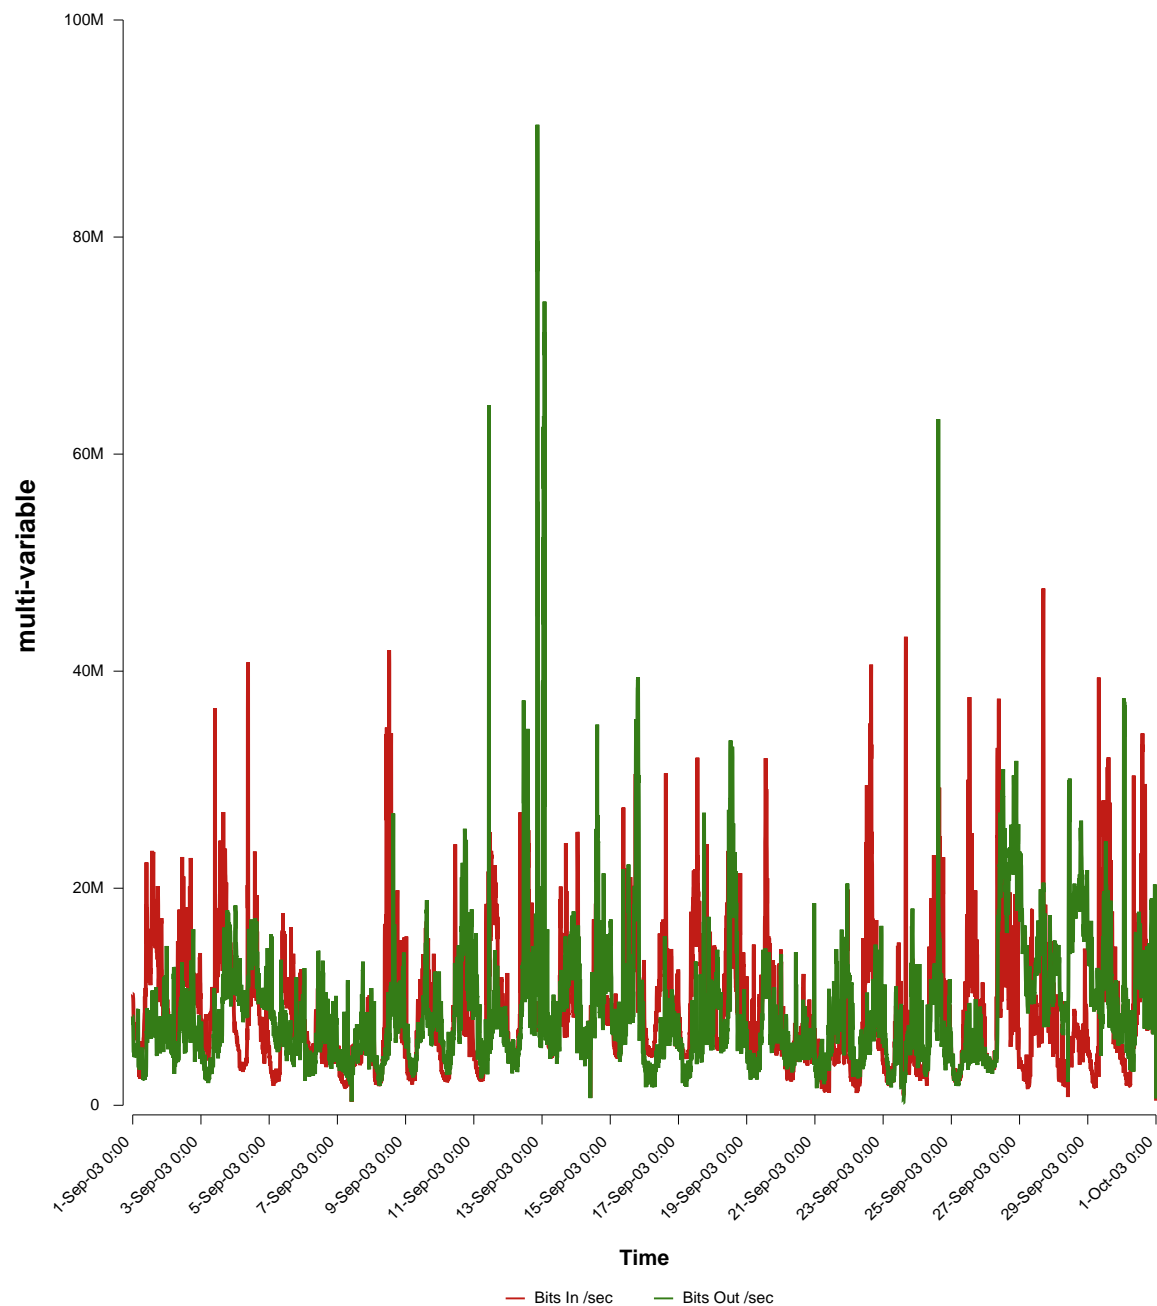

eHealth Trend Report

Divide by Time

SUNET-A-MALMO-MAH

From: 2003/09/01 00:00
To: 2003/09/30 23:59

Created: 2003/10/02 04:50:37