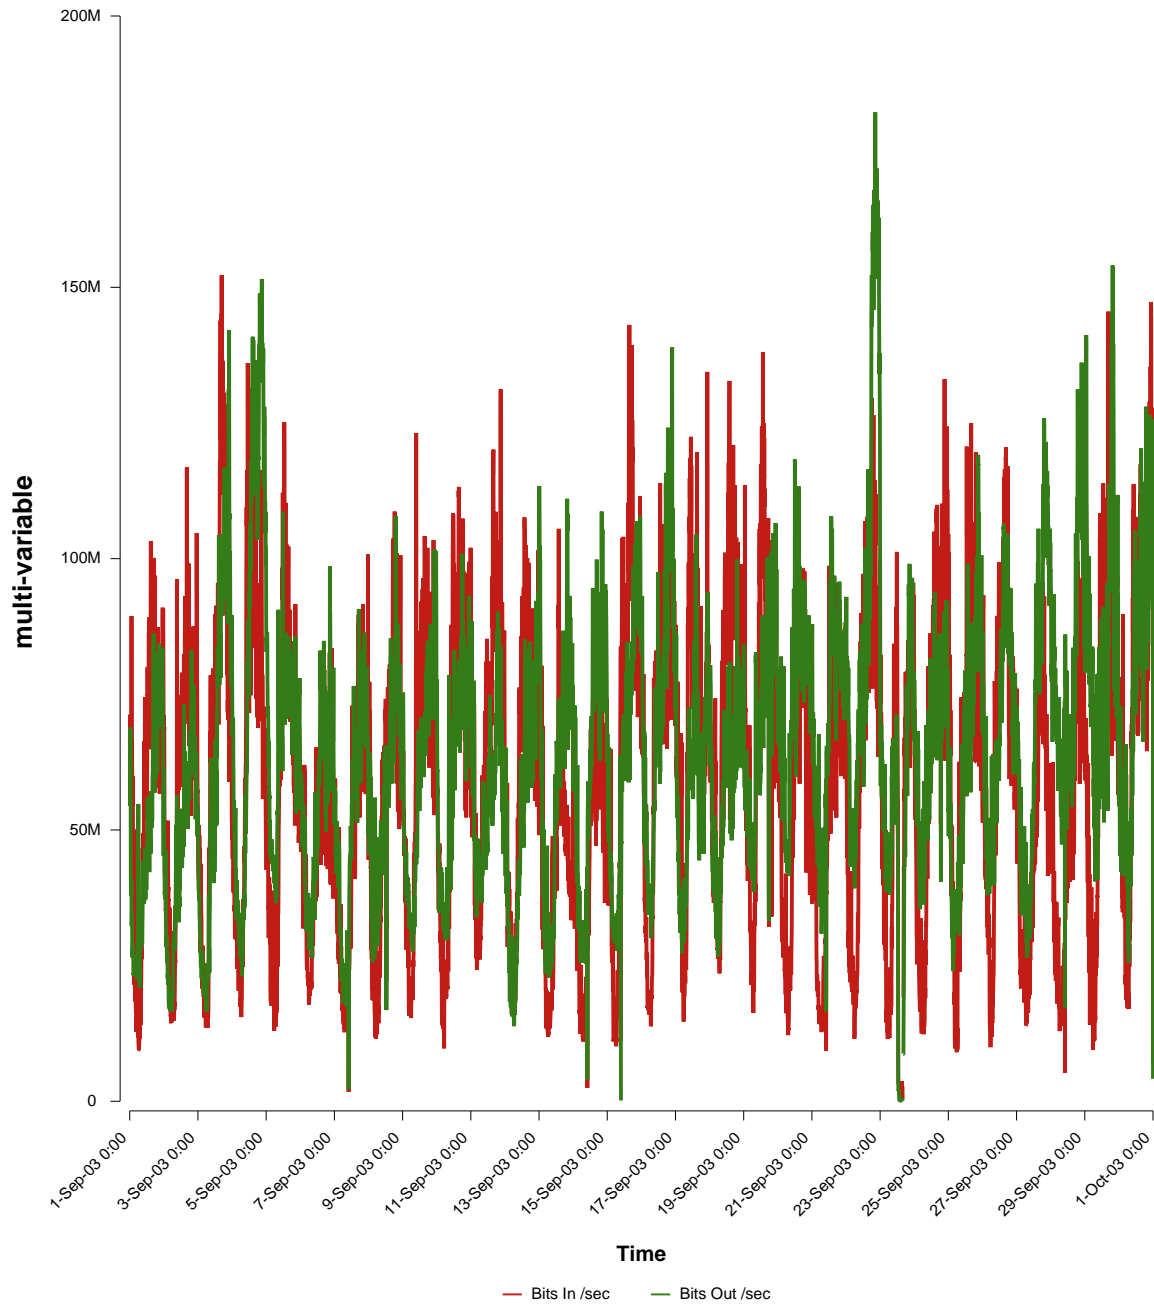

eHealth Trend Report

Divide by Time

SUNET-A-LUND-LU

From: 2003/09/01 00:00
To: 2003/09/30 23:59

Created: 2003/10/02 04:50:37