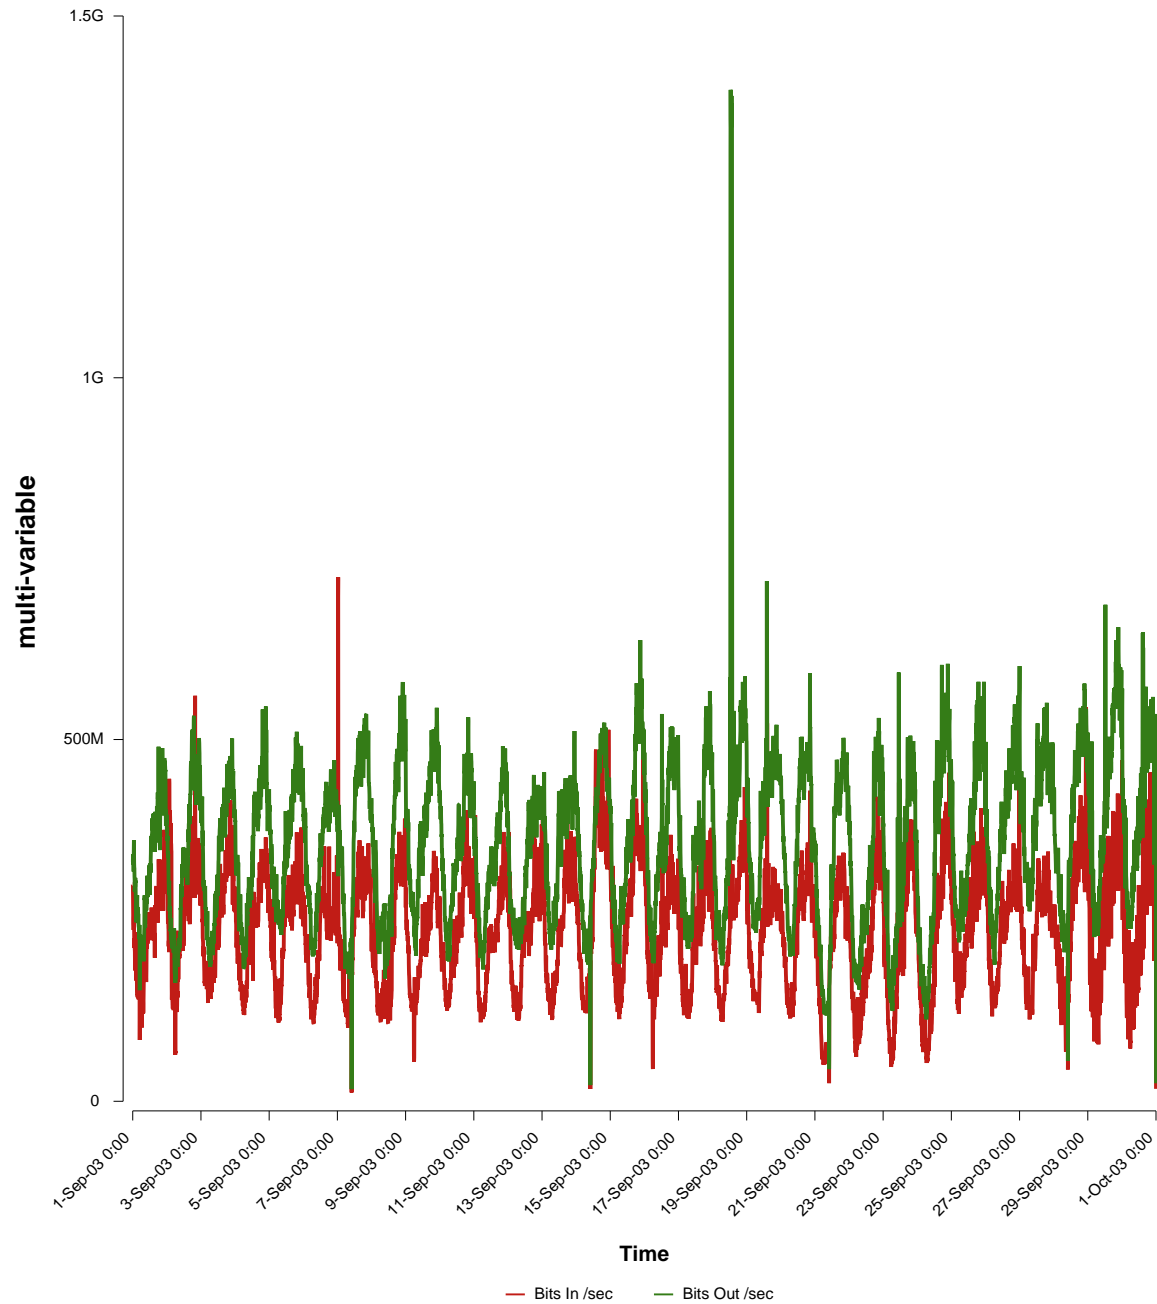

# eHealth Trend Report

Divide by Time

## SUNET-A-LULEA-LTU

From: 2003/09/01 00:00  
To: 2003/09/30 23:59

Created: 2003/10/02 04:45:33