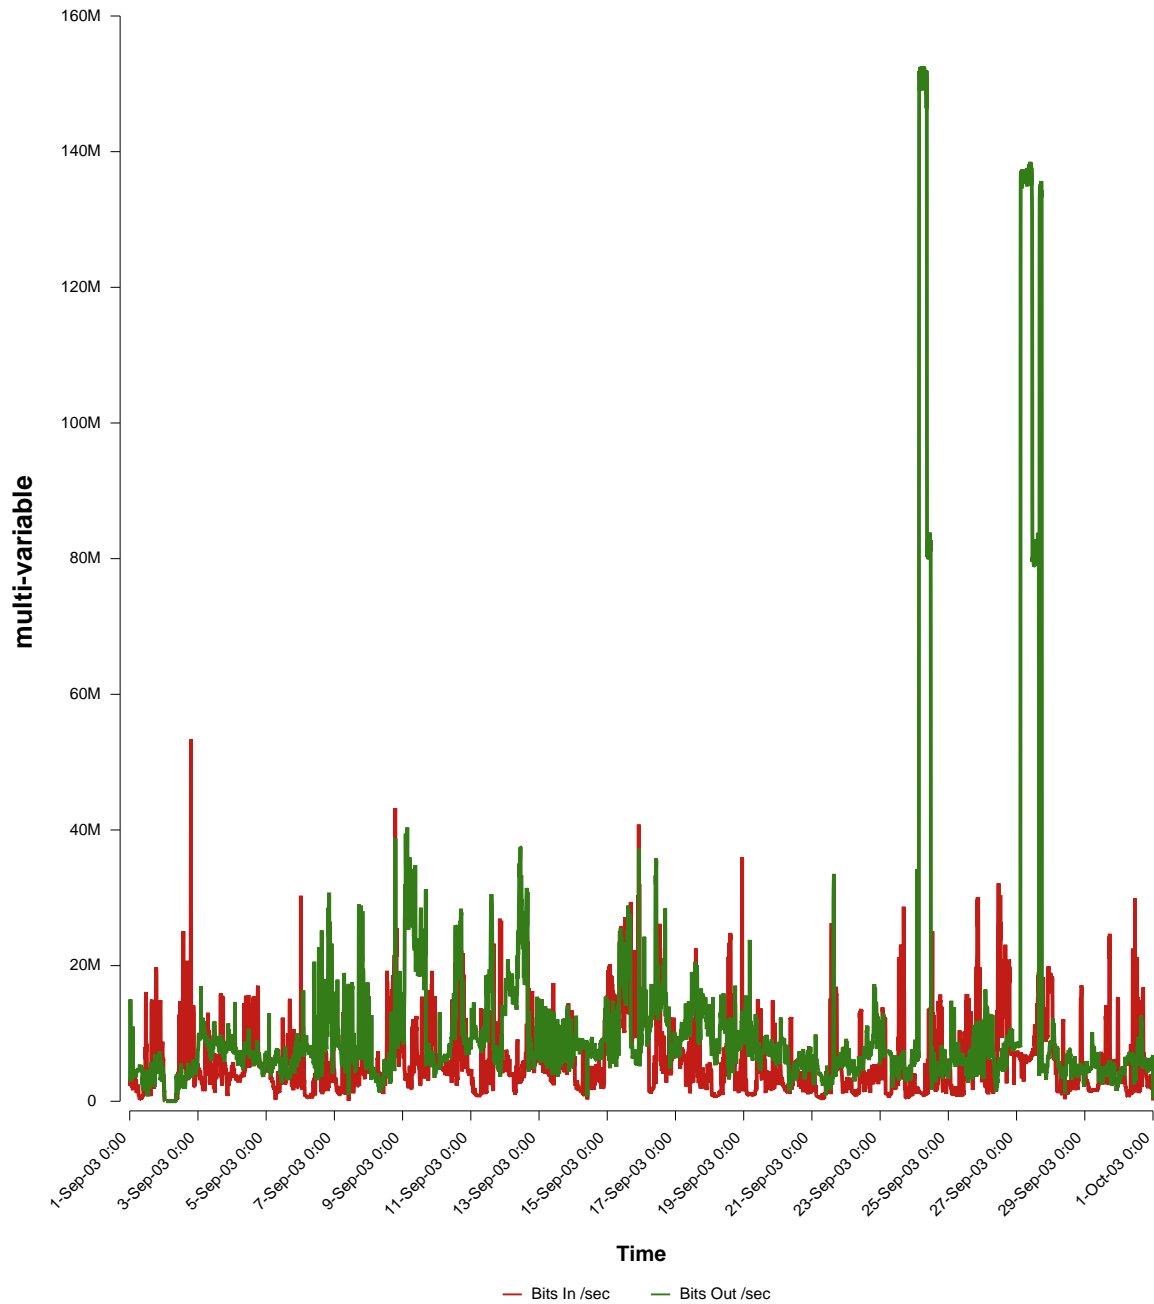

eHealth Trend Report

Divide by Time

SUNET-A-KIRUNA-IRF

From: 2003/09/01 00:00
To: 2003/09/30 23:59

Created: 2003/10/02 04:10:30