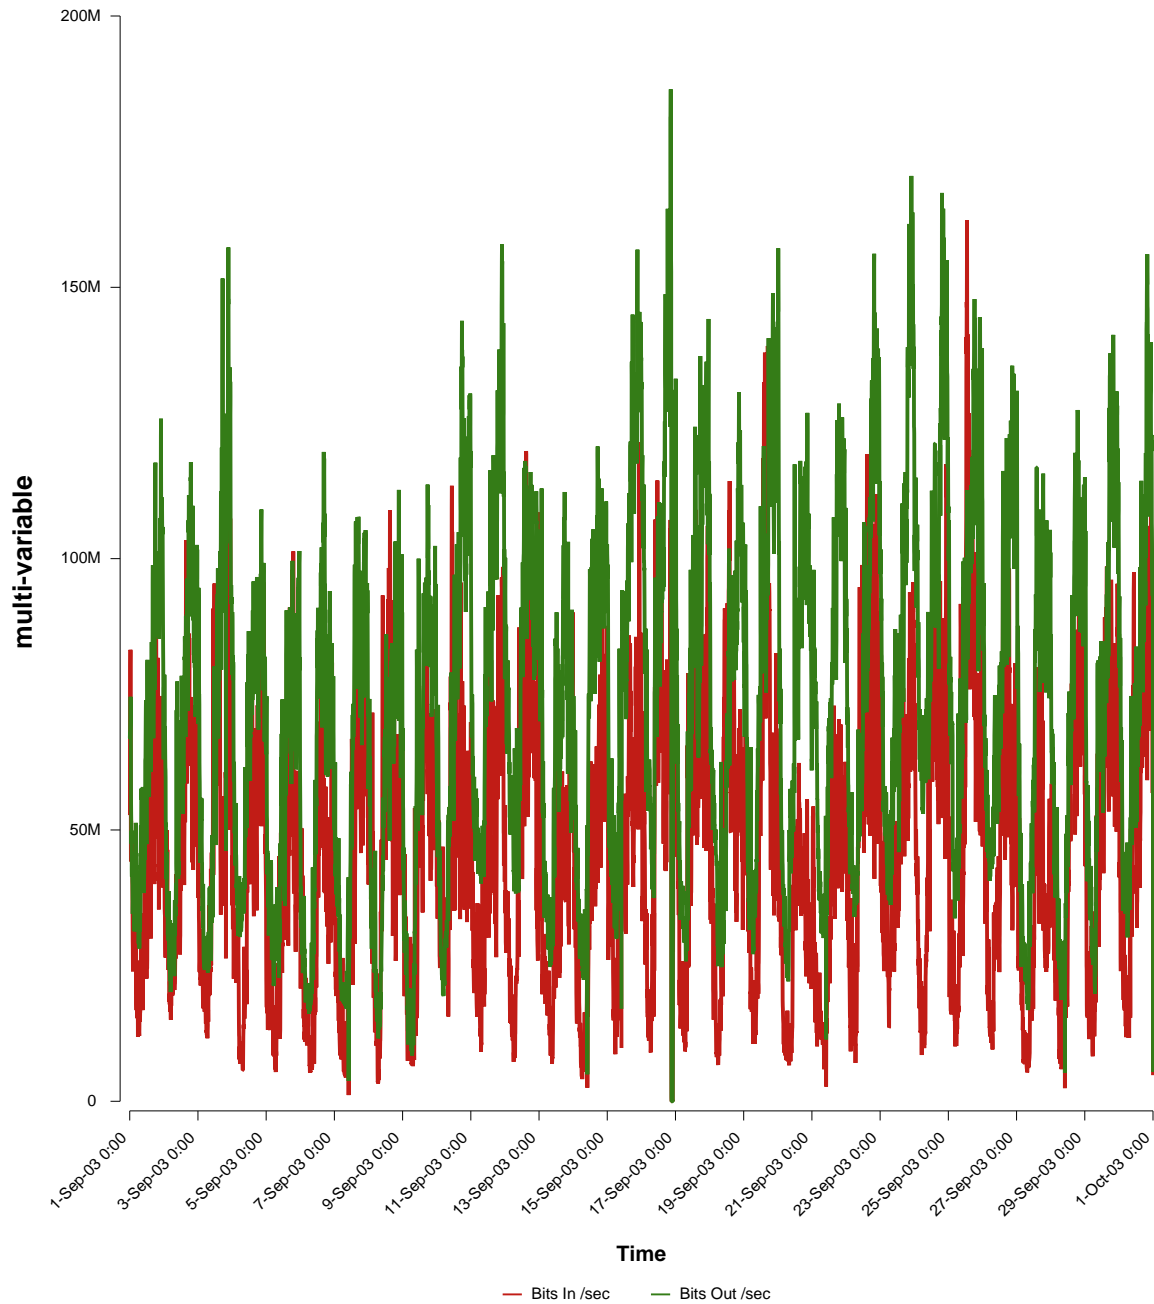

eHealth Trend Report

Divide by Time

SUNET-A-KARLSTAD-KAU

From: 2003/09/01 00:00
To: 2003/09/30 23:59

Created: 2003/10/02 04:00:30