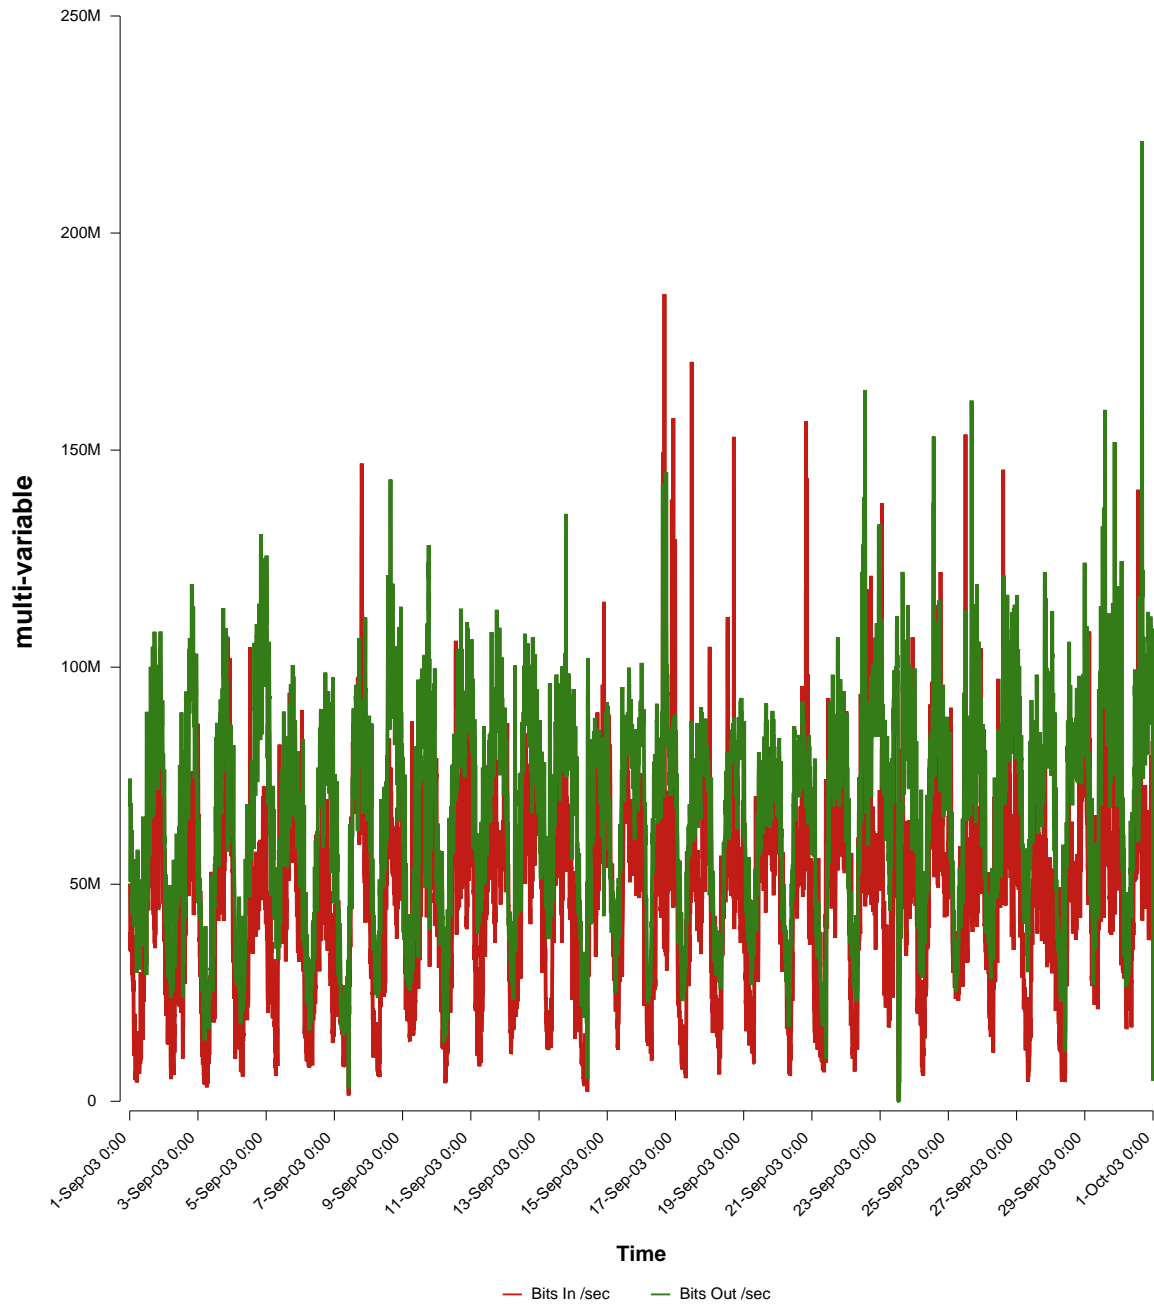

eHealth Trend Report

Divide by Time

SUNET-A-KALMAR-HIK

From: 2003/09/01 00:00
To: 2003/09/30 23:59

Created: 2003/10/02 03:50:34