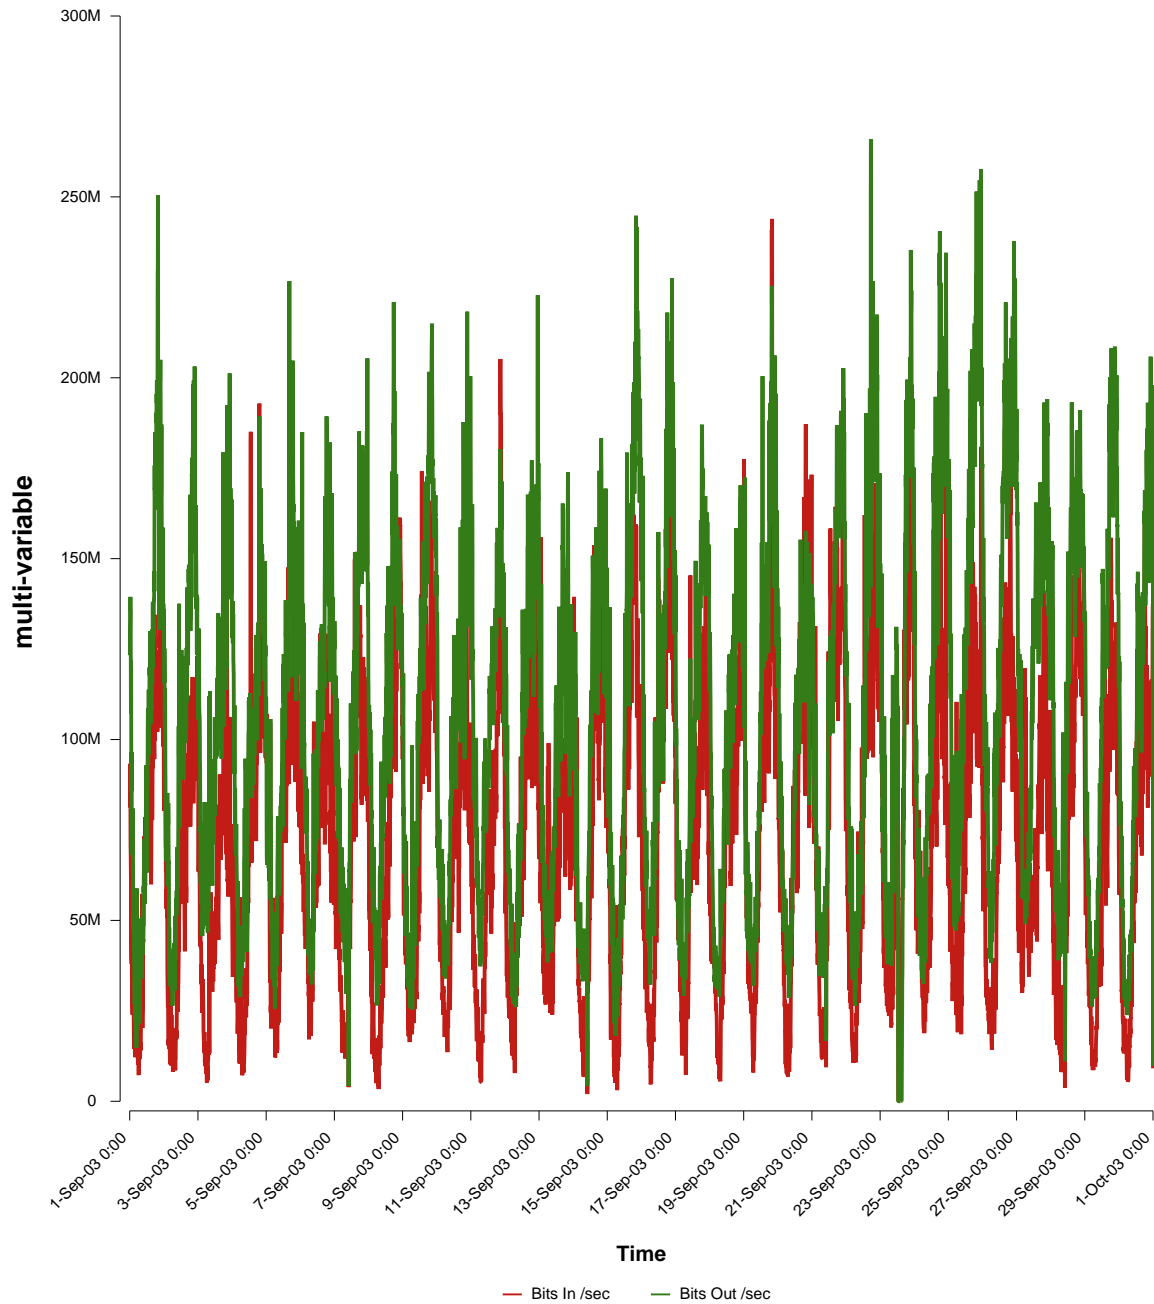

eHealth Trend Report

Divide by Time

SUNET-A-HALMSTAD-HH

From: 2003/09/01 00:00
To: 2003/09/30 23:59

Created: 2003/10/02 03:50:33