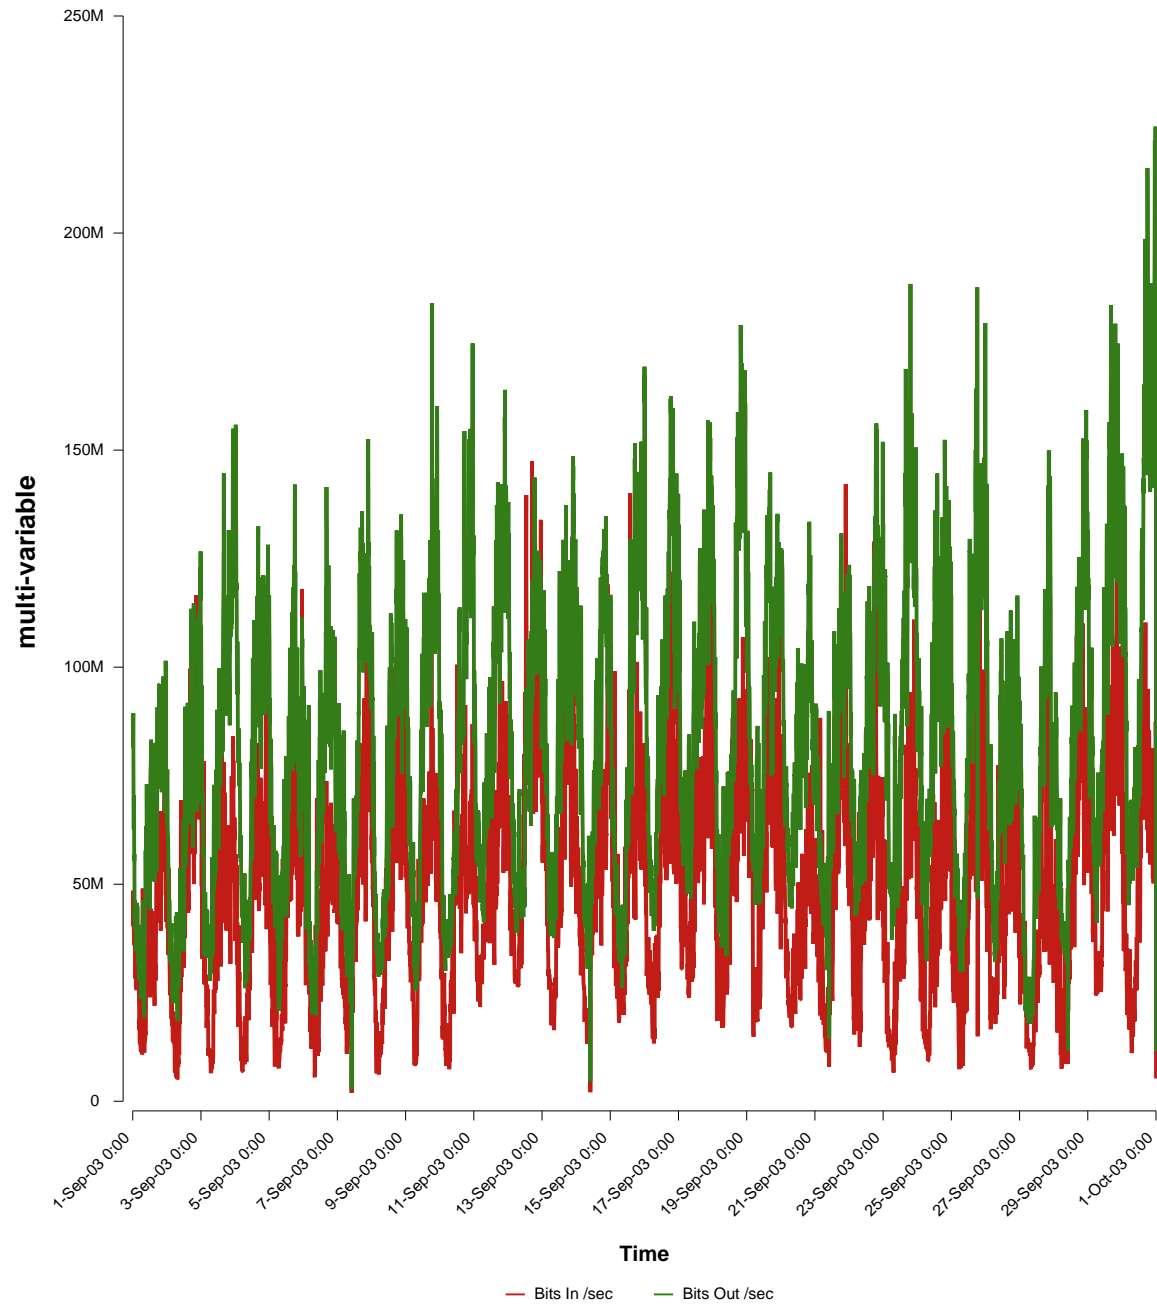

eHealth Trend Report

Divide by Time

SUNET-A-GAVLE-HIG

From: 2003/09/01 00:00
To: 2003/09/30 23:59

Created: 2003/10/02 03:20:35