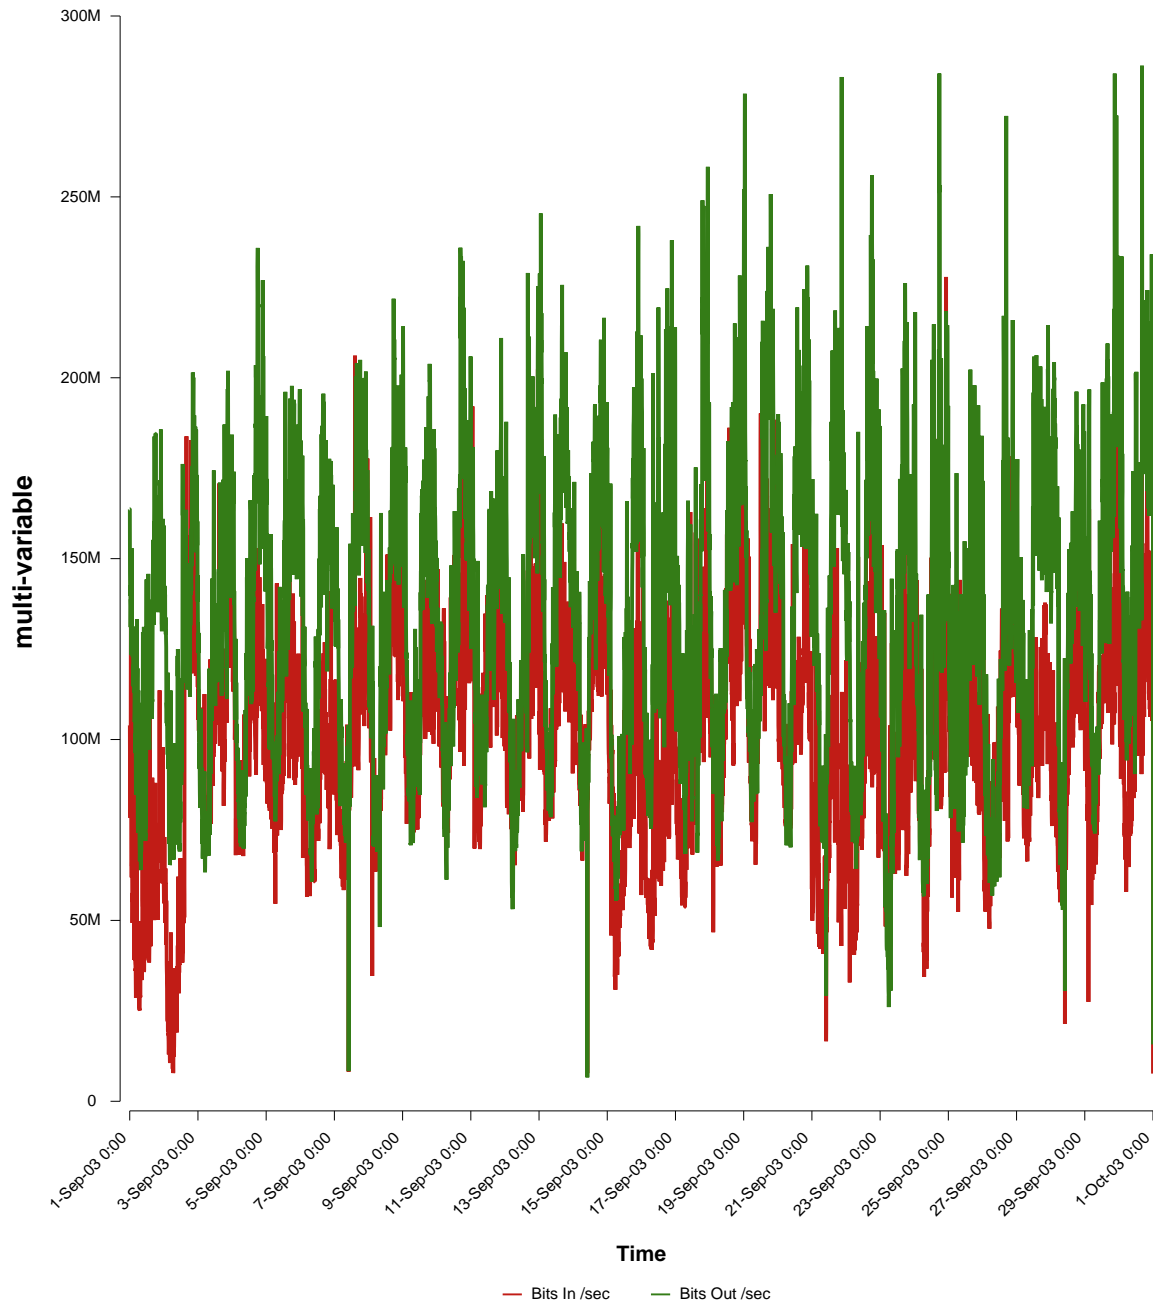

eHealth Trend Report

Divide by Time

SUNET-A-BORLANGE-DU

From: 2003/09/01 00:00
To: 2003/09/30 23:59

Created: 2003/10/02 03:10:31