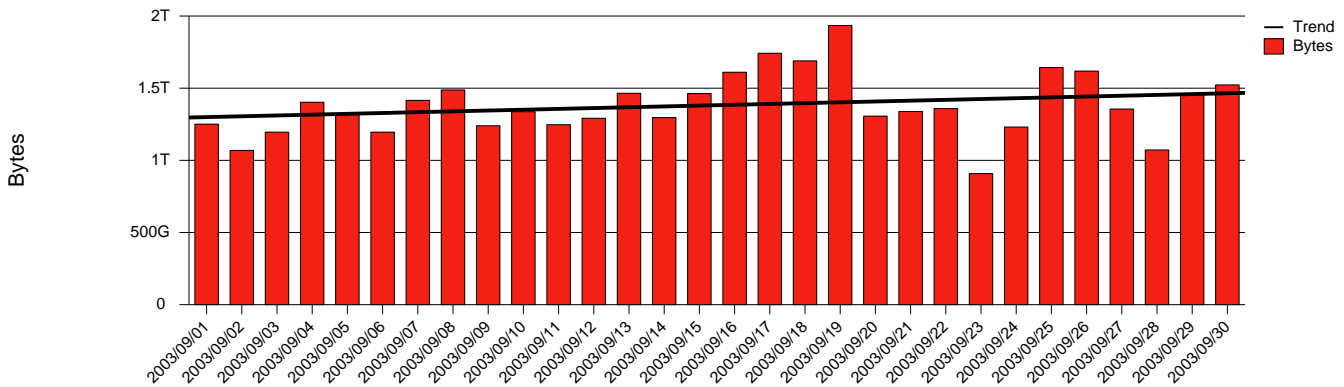

Visby, HGO - Monthly Health Report

LAN/WAN

Report for 2003/09/30

Total Network Volume by Month

Total Network Volume by Week

Total Network Volume by Day

Situations to Watch

Rank	Element Name	Variable	Threshold	Monthly Average		Days to (from)
			Value	Actual	Predicted	Threshold
1	hgo-SRP(Out)	Volume (Bandwidth %)	80.000	3.159	2.842	Increasing
2	hgo-SRP(In)	Volume (Bandwidth %)	80.000	1.989	1.496	Increasing
3	hgo-SRP(In)	Errors (% Frames)	5.000	0.000	0.000	Increasing