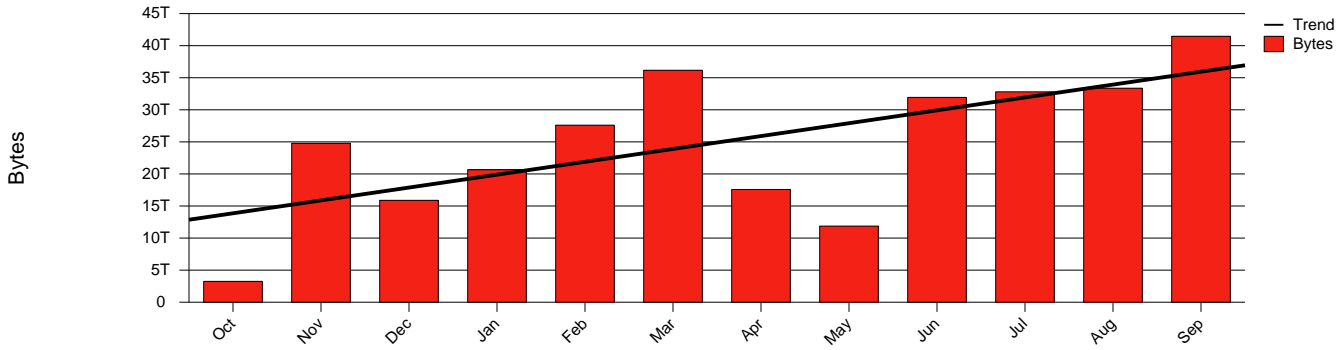

Visby, HGO - Monthly Health Report

LAN/WAN

Report for 2003/09/30

Total Network Volume by Month

Total Network Volume by Week

Total Network Volume by Day

Situations to Watch

Rank	Element Name	Variable	Threshold	Monthly Average		Days to (from)
			Value	Actual	Predicted	Threshold
1	hgo-SRP(Out)	Volume (Bandwidth %)	80.000	3.159	2.842	Increasing
2	hgo-SRP(In)	Volume (Bandwidth %)	80.000	1.989	1.496	Increasing
3	hgo-SRP(In)	Errors (% Frames)	5.000	0.000	0.000	Increasing