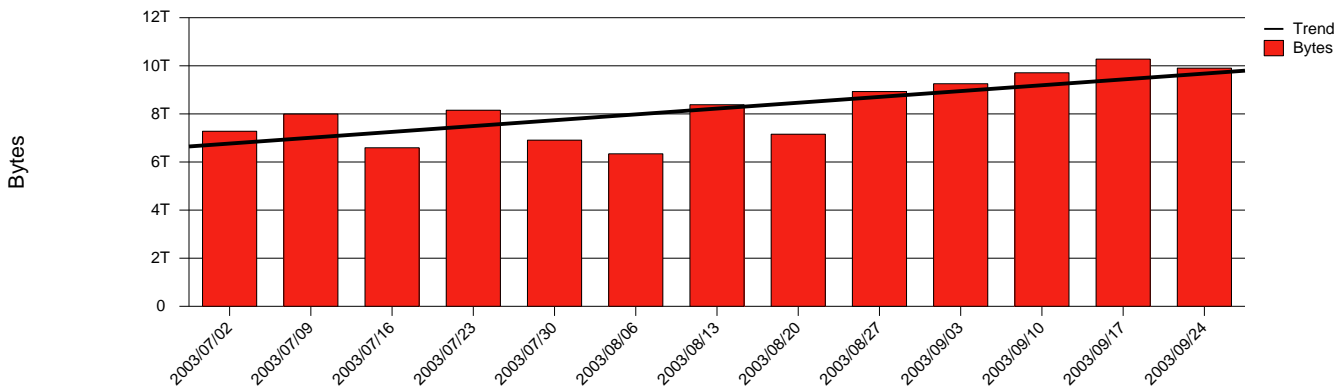

Visby, HGO - Monthly Health Report

LAN/WAN

Report for 2003/09/30

Total Network Volume by Month

Total Network Volume by Week

Total Network Volume by Day

Situations to Watch

Rank	Element Name	Variable	Threshold	Monthly Average		Days to (from)
			Value	Actual	Predicted	Threshold
1	hgo-SRP(Out)	Volume (Bandwidth %)	80.000	3.159	2.842	Increasing
2	hgo-SRP(In)	Volume (Bandwidth %)	80.000	1.989	1.496	Increasing
3	hgo-SRP(In)	Errors (% Frames)	5.000	0.000	0.000	Increasing