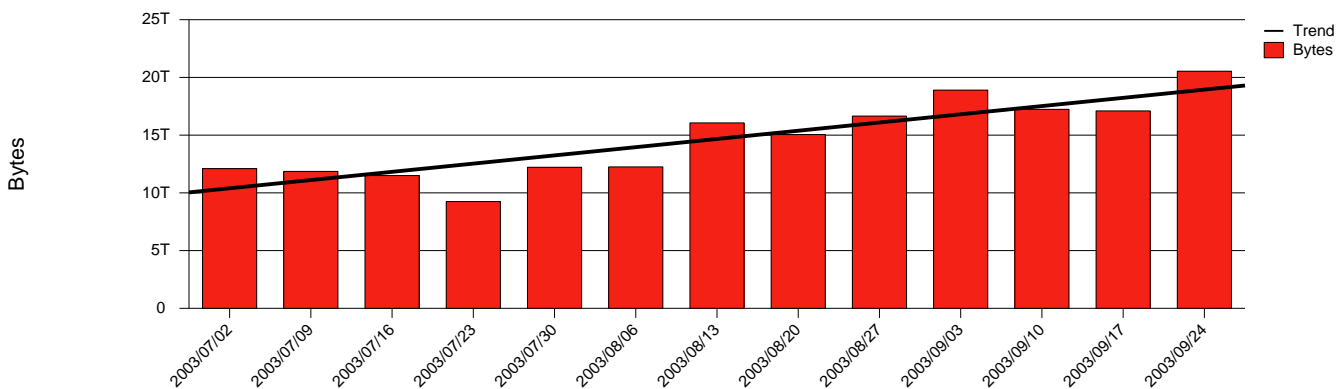

# Uppsala, UU - Monthly Health Report

Report for 2003/09/30

LAN/WAN

Total Network Volume by Month

Total Network Volume by Week

Total Network Volume by Day

Situations to Watch

Rank	Element Name	Variable	Threshold	Monthly Average		Days to (from) Threshold
			Value	Actual	Predicted	
1	uu1-SRP(Out)	Volume (Bandwidth %)	80.000	5.321	4.343	Increasing
2	uu1-SRP(In)	Volume (Bandwidth %)	80.000	4.463	3.915	Increasing
3	uu2-SRP(In)	Errors (% Frames)	5.000	0.000	0.042	Increasing
4	uu2-SRP(In)	Volume (Bandwidth %)	80.000	0.002	0.000	Decreasing
5	uu2-SRP(Out)	Volume (Bandwidth %)	80.000	0.000	0.000	Decreasing