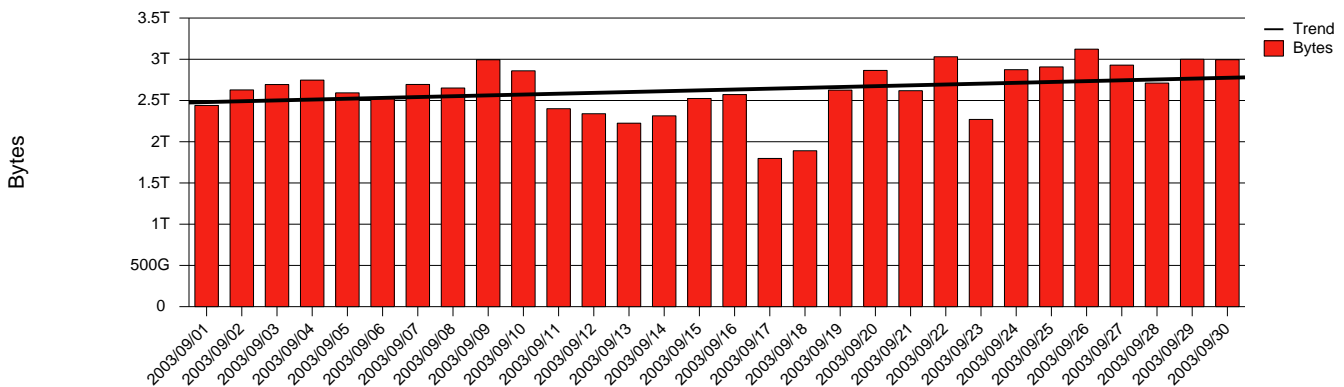

# Uppsala, UU - Monthly Health Report

Report for 2003/09/30

LAN/WAN

Total Network Volume by Month

Total Network Volume by Week

Total Network Volume by Day

Situations to Watch

Rank	Element Name	Variable	Threshold	Monthly Average		Days to (from) Threshold
			Value	Actual	Predicted	
1	uu1-SRP(Out)	Volume (Bandwidth %)	80.000	5.321	4.343	Increasing
2	uu1-SRP(In)	Volume (Bandwidth %)	80.000	4.463	3.915	Increasing
3	uu2-SRP(In)	Errors (% Frames)	5.000	0.000	0.042	Increasing
4	uu2-SRP(In)	Volume (Bandwidth %)	80.000	0.002	0.000	Decreasing
5	uu2-SRP(Out)	Volume (Bandwidth %)	80.000	0.000	0.000	Decreasing