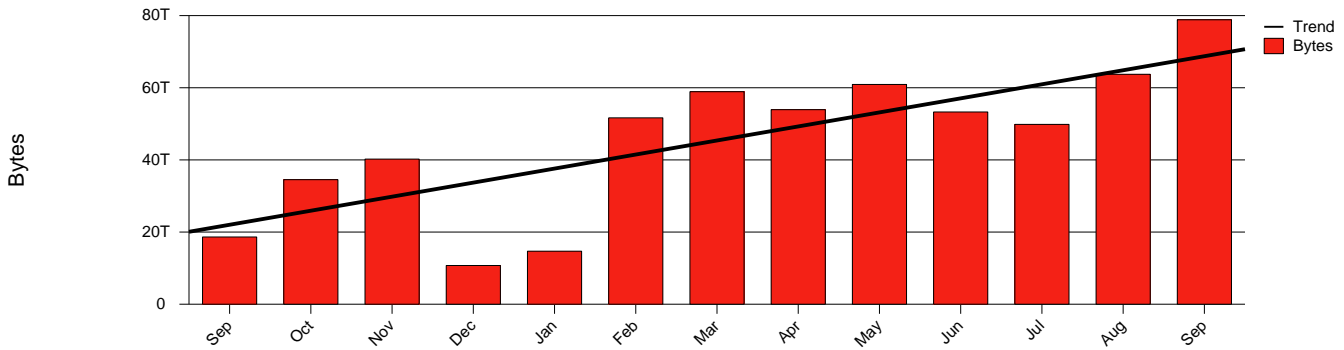

# Uppsala, UU - Monthly Health Report

Report for 2003/09/30

LAN/WAN

Total Network Volume by Month

Total Network Volume by Week

Total Network Volume by Day

Situations to Watch

Rank	Element Name	Variable	Threshold	Monthly Average		Days to (from) Threshold
			Value	Actual	Predicted	
1	uu1-SRP(Out)	Volume (Bandwidth %)	80.000	5.321	4.343	Increasing
2	uu1-SRP(In)	Volume (Bandwidth %)	80.000	4.463	3.915	Increasing
3	uu2-SRP(In)	Errors (% Frames)	5.000	0.000	0.042	Increasing
4	uu2-SRP(In)	Volume (Bandwidth %)	80.000	0.002	0.000	Decreasing
5	uu2-SRP(Out)	Volume (Bandwidth %)	80.000	0.000	0.000	Decreasing