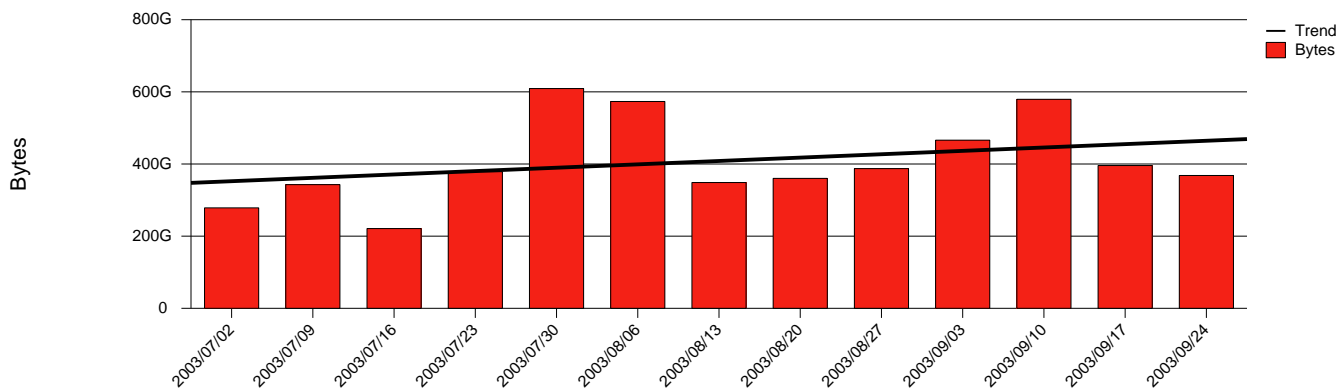

Uppsala, SLU - Monthly Health Report

LAN/WAN

Report for 2003/09/30

Total Network Volume by Month

Total Network Volume by Week

Total Network Volume by Day

Situations to Watch

Rank	Element Name	Variable	Threshold	Monthly Average		Days to (from)
			Value	Actual	Predicted	Threshold
1	slu2-SRP(In)	Errors (% Frames)	5.000	0.000	0.009	Increasing
2	slu2-SRP(In)	Volume (Bandwidth %)	80.000	0.002	0.003	Increasing
3	slu1-SRP(In)	Volume (Bandwidth %)	80.000	0.129	0.121	Decreasing
4	slu1-SRP(In)	Errors (% Frames)	5.000	0.000	0.000	Decreasing
5	slu1-SRP(Out)	Volume (Bandwidth %)	80.000	0.017	0.021	Decreasing
6	slu2-SRP(Out)	Volume (Bandwidth %)	80.000	0.097	0.050	Decreasing