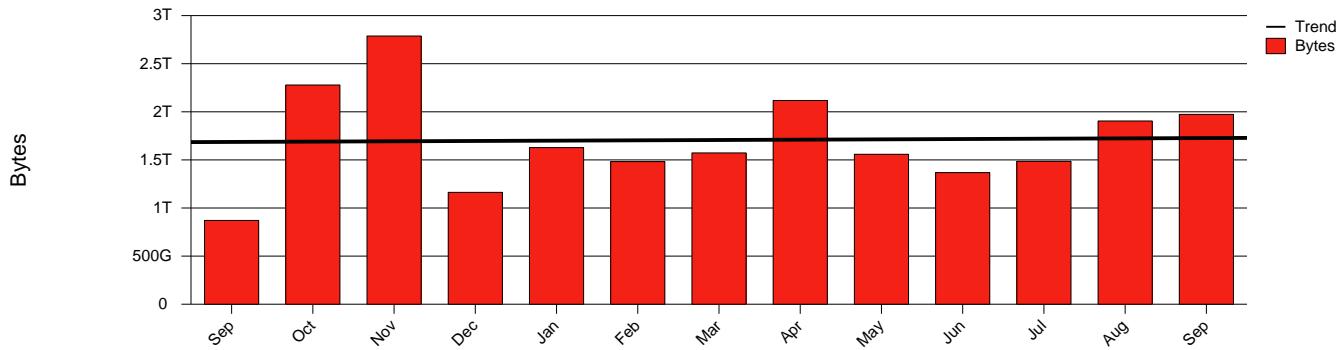

Uppsala, SLU - Monthly Health Report

LAN/WAN

Report for 2003/09/30

Total Network Volume by Month

Total Network Volume by Week

Total Network Volume by Day

Situations to Watch

Rank	Element Name	Variable	Threshold	Monthly Average		Days to (from)
			Value	Actual	Predicted	Threshold
1	slu2-SRP(In)	Errors (% Frames)	5.000	0.000	0.009	Increasing
2	slu2-SRP(In)	Volume (Bandwidth %)	80.000	0.002	0.003	Increasing
3	slu1-SRP(In)	Volume (Bandwidth %)	80.000	0.129	0.121	Decreasing
4	slu1-SRP(In)	Errors (% Frames)	5.000	0.000	0.000	Decreasing
5	slu1-SRP(Out)	Volume (Bandwidth %)	80.000	0.017	0.021	Decreasing
6	slu2-SRP(Out)	Volume (Bandwidth %)	80.000	0.097	0.050	Decreasing