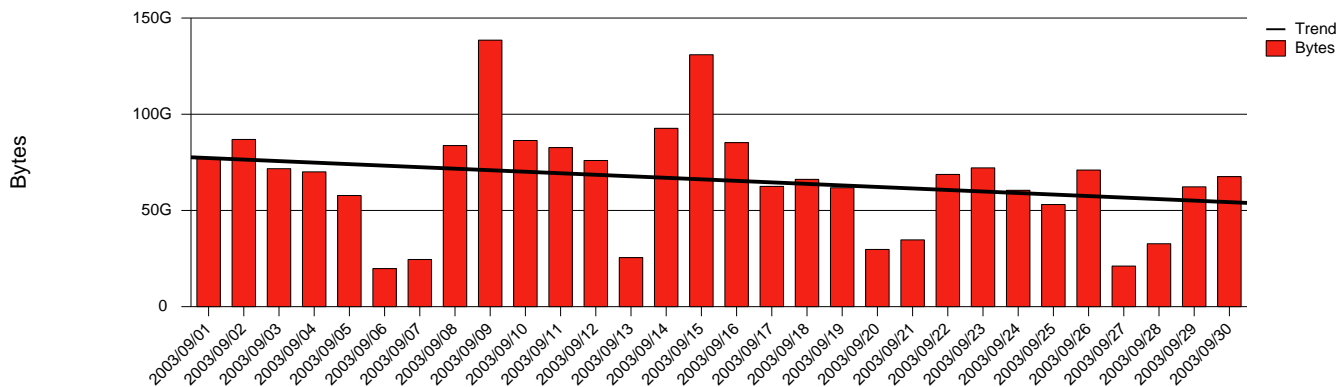

Uppsala, SLU - Monthly Health Report

LAN/WAN

Report for 2003/09/30

Total Network Volume by Month

Total Network Volume by Week

Total Network Volume by Day

Situations to Watch

Rank	Element Name	Variable	Threshold	Monthly Average		Days to (from)
			Value	Actual	Predicted	Threshold
1	slu2-SRP(In)	Errors (% Frames)	5.000	0.000	0.009	Increasing
2	slu2-SRP(In)	Volume (Bandwidth %)	80.000	0.002	0.003	Increasing
3	slu1-SRP(In)	Volume (Bandwidth %)	80.000	0.129	0.121	Decreasing
4	slu1-SRP(In)	Errors (% Frames)	5.000	0.000	0.000	Decreasing
5	slu1-SRP(Out)	Volume (Bandwidth %)	80.000	0.017	0.021	Decreasing
6	slu2-SRP(Out)	Volume (Bandwidth %)	80.000	0.097	0.050	Decreasing