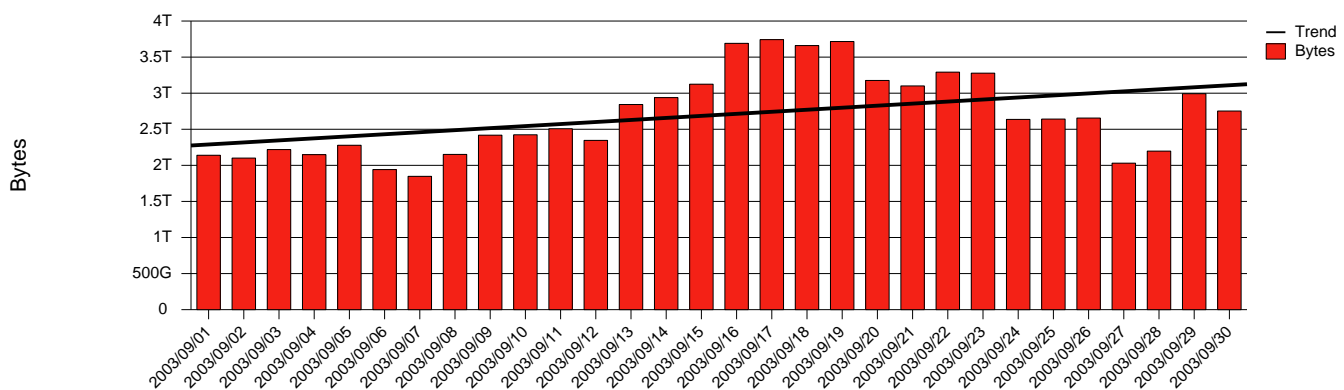

# Umeå, UMU - Monthly Health Report

LAN/WAN

Report for 2003/09/30

Total Network Volume by Month

Total Network Volume by Week

Total Network Volume by Day

Situations to Watch

| Rank | Element Name  | Variable             | Threshold | Monthly Average |           | Days to (from) Threshold |
|------|---------------|----------------------|-----------|-----------------|-----------|--------------------------|
|      |               |                      | Value     | Actual          | Predicted |                          |
| 1    | umu1-SRP(In)  | Errors (% Frames)    | 5.000     | 0.000           | 0.000     | Increasing               |
| 2    | umu1-SRP(In)  | Volume (Bandwidth %) | 80.000    | 3.053           | 3.456     | Decreasing               |
| 3    | umu1-SRP(Out) | Volume (Bandwidth %) | 80.000    | 6.781           | 4.712     | Decreasing               |
| 4    | umu2-SRP(In)  | Volume (Bandwidth %) | 80.000    | 0.002           | 0.000     | Decreasing               |
| 5    | umu2-SRP(In)  | Errors (% Frames)    | 5.000     | 0.000           | 0.000     | Decreasing               |
| 6    | umu2-SRP(Out) | Volume (Bandwidth %) | 80.000    | 0.223           | 0.837     | Decreasing               |