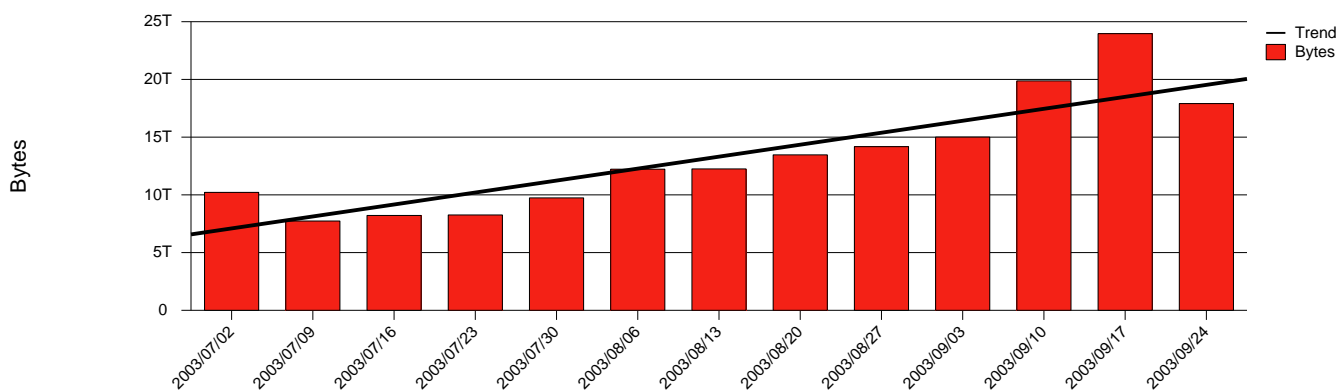

# Umeå, UMU - Monthly Health Report

LAN/WAN

Report for 2003/09/30

Total Network Volume by Month

Total Network Volume by Week

Total Network Volume by Day

Situations to Watch

| Rank | Element Name  | Variable             | Threshold | Monthly Average |           | Days to (from) Threshold |
|------|---------------|----------------------|-----------|-----------------|-----------|--------------------------|
|      |               |                      | Value     | Actual          | Predicted |                          |
| 1    | umu1-SRP(In)  | Errors (% Frames)    | 5.000     | 0.000           | 0.000     | Increasing               |
| 2    | umu1-SRP(In)  | Volume (Bandwidth %) | 80.000    | 3.053           | 3.456     | Decreasing               |
| 3    | umu1-SRP(Out) | Volume (Bandwidth %) | 80.000    | 6.781           | 4.712     | Decreasing               |
| 4    | umu2-SRP(In)  | Volume (Bandwidth %) | 80.000    | 0.002           | 0.000     | Decreasing               |
| 5    | umu2-SRP(In)  | Errors (% Frames)    | 5.000     | 0.000           | 0.000     | Decreasing               |
| 6    | umu2-SRP(Out) | Volume (Bandwidth %) | 80.000    | 0.223           | 0.837     | Decreasing               |