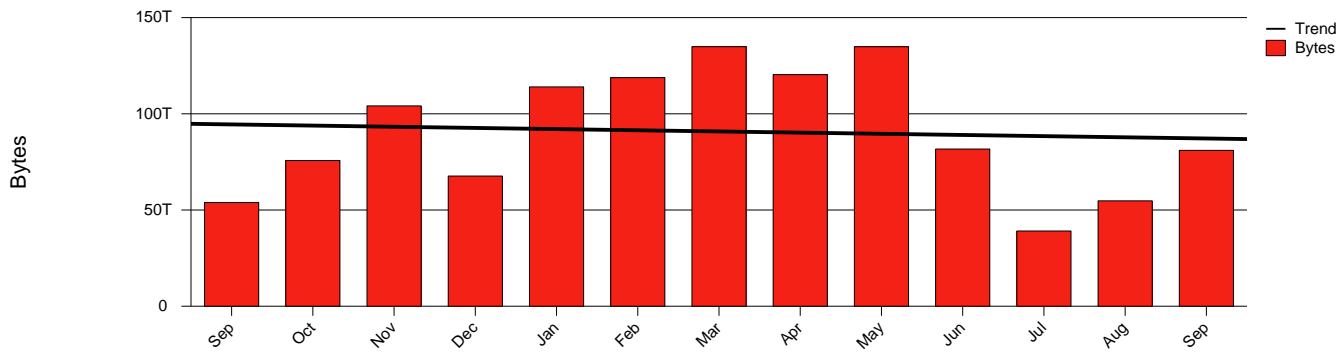

# Umeå, UMU - Monthly Health Report

LAN/WAN

Report for 2003/09/30

Total Network Volume by Month

Total Network Volume by Week

Total Network Volume by Day

Situations to Watch

| Rank | Element Name  | Variable             | Threshold | Monthly Average |           | Days to (from) Threshold |
|------|---------------|----------------------|-----------|-----------------|-----------|--------------------------|
|      |               |                      | Value     | Actual          | Predicted |                          |
| 1    | umu1-SRP(In)  | Errors (% Frames)    | 5.000     | 0.000           | 0.000     | Increasing               |
| 2    | umu1-SRP(In)  | Volume (Bandwidth %) | 80.000    | 3.053           | 3.456     | Decreasing               |
| 3    | umu1-SRP(Out) | Volume (Bandwidth %) | 80.000    | 6.781           | 4.712     | Decreasing               |
| 4    | umu2-SRP(In)  | Volume (Bandwidth %) | 80.000    | 0.002           | 0.000     | Decreasing               |
| 5    | umu2-SRP(In)  | Errors (% Frames)    | 5.000     | 0.000           | 0.000     | Decreasing               |
| 6    | umu2-SRP(Out) | Volume (Bandwidth %) | 80.000    | 0.223           | 0.837     | Decreasing               |