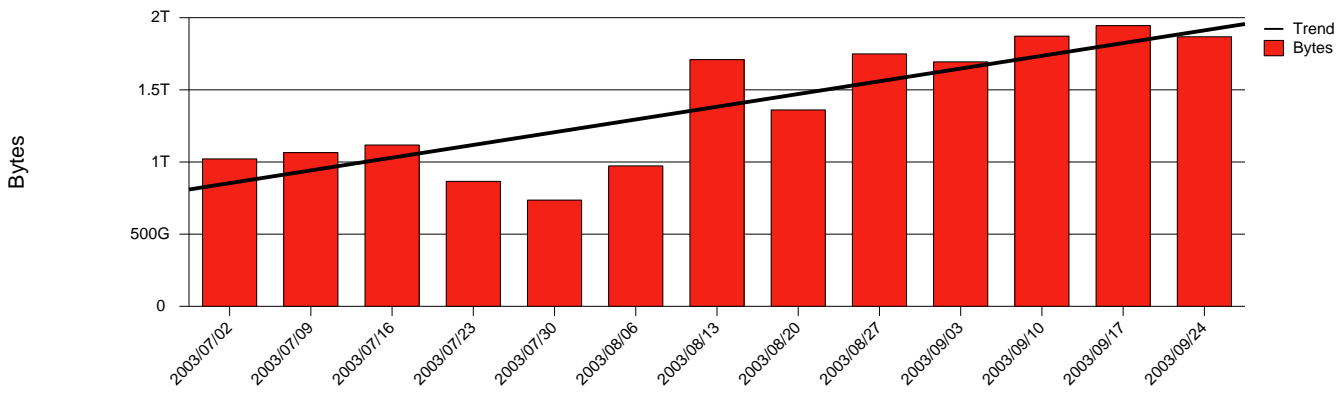

Trollhättan, HTU - Monthly Health Report

LAN/WAN

Report for 2003/09/30

Total Network Volume by Month

Total Network Volume by Week

Total Network Volume by Day

Situations to Watch

| Rank | Element Name | Variable | Threshold | Monthly Average | | Days to (from) Threshold |
|------|---------------|----------------------|-----------|-----------------|-----------|--------------------------|
| | | | Value | Actual | Predicted | |
| 1 | htu2-SRP(In) | Errors (% Frames) | 5.000 | 11.416 | 3.150 | 148 |
| 2 | htu1-SRP(In) | Volume (Bandwidth %) | 80.000 | 0.701 | 0.594 | Increasing |
| 3 | htu1-SRP(Out) | Volume (Bandwidth %) | 80.000 | 0.144 | 0.127 | Increasing |
| 4 | htu2-SRP(Out) | Volume (Bandwidth %) | 80.000 | 0.140 | 0.106 | Increasing |
| 5 | htu2-SRP(In) | Volume (Bandwidth %) | 80.000 | 0.000 | 0.000 | Decreasing |
| 6 | htu1-SRP(In) | Errors (% Frames) | 5.000 | 0.000 | 0.000 | Decreasing |