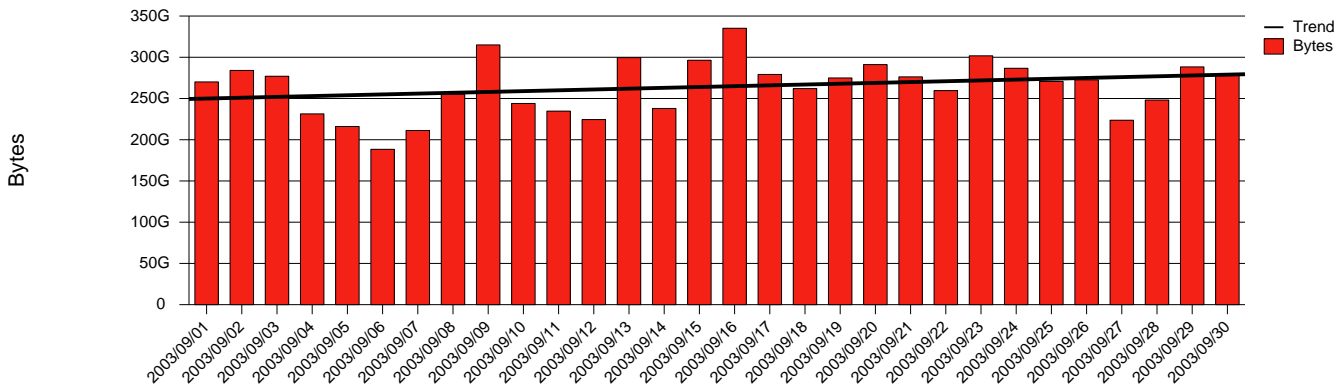

Trollhättan, HTU - Monthly Health Report

LAN/WAN

Report for 2003/09/30

Total Network Volume by Month

Total Network Volume by Week

Total Network Volume by Day

Situations to Watch

| Rank | Element Name | Variable | Threshold | Monthly Average | | Days to (from) Threshold |
|------|---------------|----------------------|-----------|-----------------|-----------|--------------------------|
| | | | Value | Actual | Predicted | |
| 1 | htu2-SRP(In) | Errors (% Frames) | 5.000 | 11.416 | 3.150 | 148 |
| 2 | htu1-SRP(In) | Volume (Bandwidth %) | 80.000 | 0.701 | 0.594 | Increasing |
| 3 | htu1-SRP(Out) | Volume (Bandwidth %) | 80.000 | 0.144 | 0.127 | Increasing |
| 4 | htu2-SRP(Out) | Volume (Bandwidth %) | 80.000 | 0.140 | 0.106 | Increasing |
| 5 | htu2-SRP(In) | Volume (Bandwidth %) | 80.000 | 0.000 | 0.000 | Decreasing |
| 6 | htu1-SRP(In) | Errors (% Frames) | 5.000 | 0.000 | 0.000 | Decreasing |