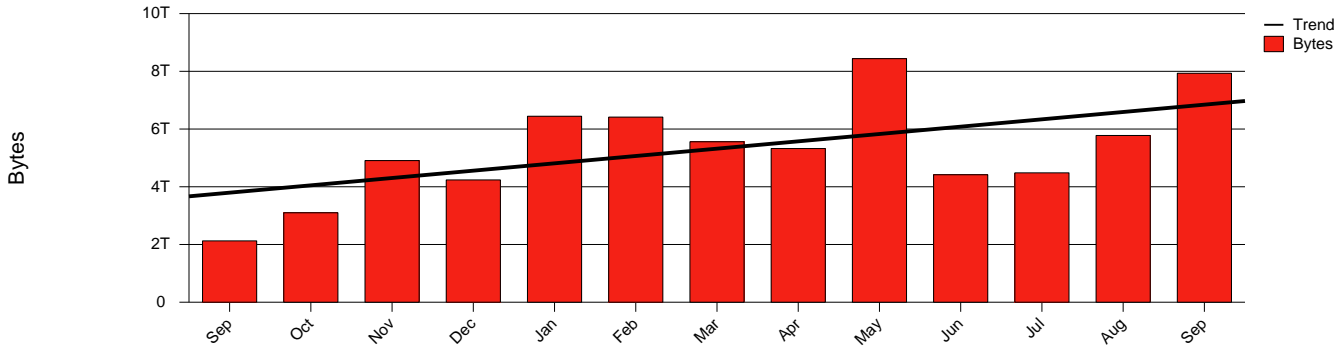

Trollhättan, HTU - Monthly Health Report

LAN/WAN

Report for 2003/09/30

Total Network Volume by Month

Total Network Volume by Week

Total Network Volume by Day

Situations to Watch

| Rank | Element Name | Variable | Threshold | Monthly Average | | Days to (from) Threshold |
|------|---------------|----------------------|-----------|-----------------|-----------|--------------------------|
| | | | Value | Actual | Predicted | |
| 1 | htu2-SRP(In) | Errors (% Frames) | 5.000 | 11.416 | 3.150 | 148 |
| 2 | htu1-SRP(In) | Volume (Bandwidth %) | 80.000 | 0.701 | 0.594 | Increasing |
| 3 | htu1-SRP(Out) | Volume (Bandwidth %) | 80.000 | 0.144 | 0.127 | Increasing |
| 4 | htu2-SRP(Out) | Volume (Bandwidth %) | 80.000 | 0.140 | 0.106 | Increasing |
| 5 | htu2-SRP(In) | Volume (Bandwidth %) | 80.000 | 0.000 | 0.000 | Decreasing |
| 6 | htu1-SRP(In) | Errors (% Frames) | 5.000 | 0.000 | 0.000 | Decreasing |