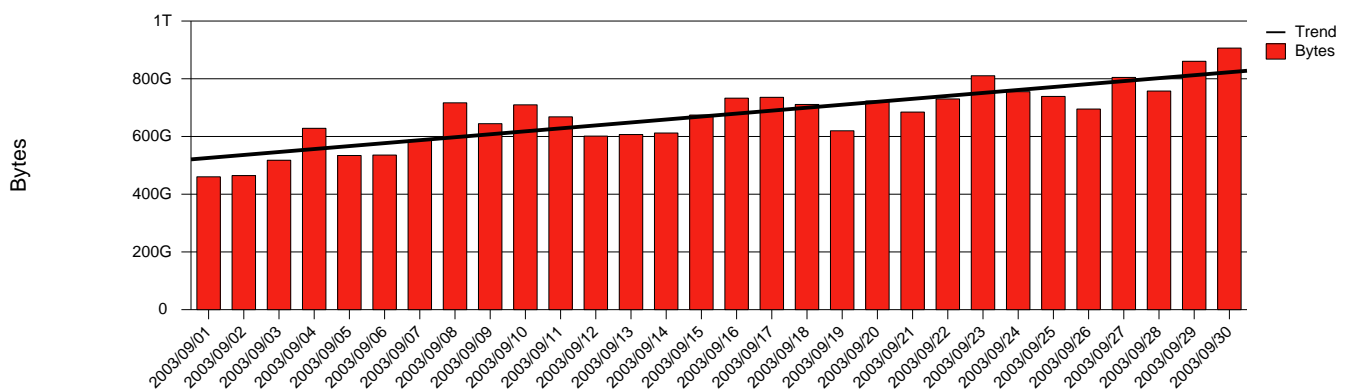

Skövde, HIS - Monthly Health Report

LAN/WAN

Report for 2003/09/30

Total Network Volume by Month

Total Network Volume by Week

Total Network Volume by Day

Situations to Watch

Rank	Element Name	Variable	Threshold	Monthly Average		Days to (from)
			Value	Actual	Predicted	Threshold
1	his1-SRP(In)	Volume (Bandwidth %)	80.000	1.226	0.493	Increasing
2	his2-SRP(In)	Errors (% Frames)	5.000	0.000	0.004	Increasing
3	his1-SRP(In)	Errors (% Frames)	5.000	0.000	0.000	Increasing
4	his1-SRP(Out)	Volume (Bandwidth %)	80.000	1.286	0.609	Decreasing
5	his2-SRP(In)	Volume (Bandwidth %)	80.000	0.000	0.118	Decreasing
6	his2-SRP(Out)	Volume (Bandwidth %)	80.000	0.000	0.004	Decreasing