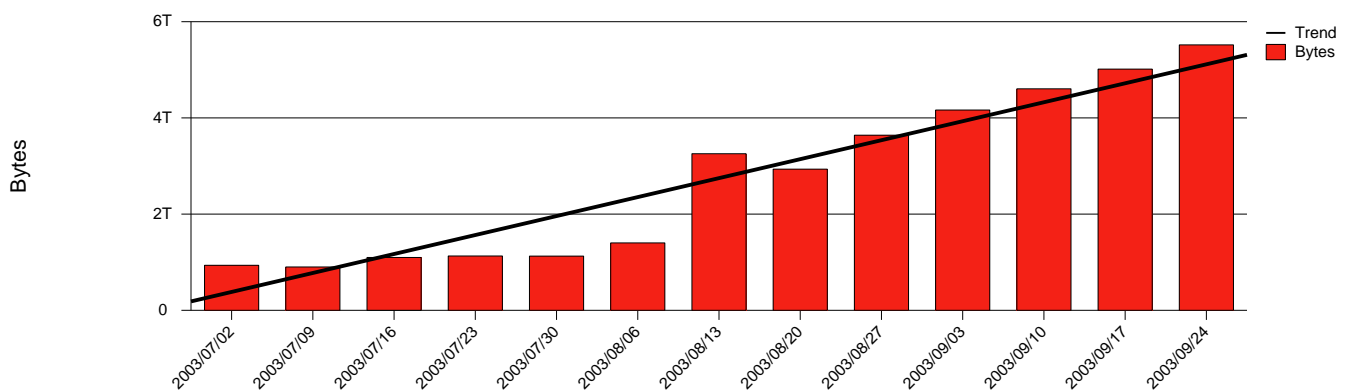

Skövde, HIS - Monthly Health Report

LAN/WAN

Report for 2003/09/30

Total Network Volume by Month

Total Network Volume by Week

Total Network Volume by Day

Situations to Watch

Rank	Element Name	Variable	Threshold	Monthly Average		Days to (from)
			Value	Actual	Predicted	Threshold
1	his1-SRP(In)	Volume (Bandwidth %)	80.000	1.226	0.493	Increasing
2	his2-SRP(In)	Errors (% Frames)	5.000	0.000	0.004	Increasing
3	his1-SRP(In)	Errors (% Frames)	5.000	0.000	0.000	Increasing
4	his1-SRP(Out)	Volume (Bandwidth %)	80.000	1.286	0.609	Decreasing
5	his2-SRP(In)	Volume (Bandwidth %)	80.000	0.000	0.118	Decreasing
6	his2-SRP(Out)	Volume (Bandwidth %)	80.000	0.000	0.004	Decreasing