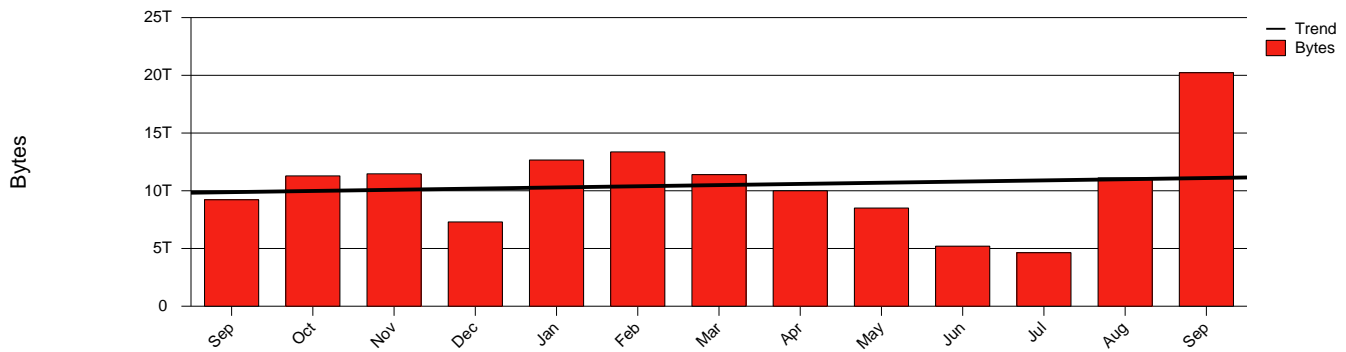

Skövde, HIS - Monthly Health Report

LAN/WAN

Report for 2003/09/30

Total Network Volume by Month

Total Network Volume by Week

Total Network Volume by Day

Situations to Watch

Rank	Element Name	Variable	Threshold	Monthly Average		Days to (from)
			Value	Actual	Predicted	Threshold
1	his1-SRP(In)	Volume (Bandwidth %)	80.000	1.226	0.493	Increasing
2	his2-SRP(In)	Errors (% Frames)	5.000	0.000	0.004	Increasing
3	his1-SRP(In)	Errors (% Frames)	5.000	0.000	0.000	Increasing
4	his1-SRP(Out)	Volume (Bandwidth %)	80.000	1.286	0.609	Decreasing
5	his2-SRP(In)	Volume (Bandwidth %)	80.000	0.000	0.118	Decreasing
6	his2-SRP(Out)	Volume (Bandwidth %)	80.000	0.000	0.004	Decreasing