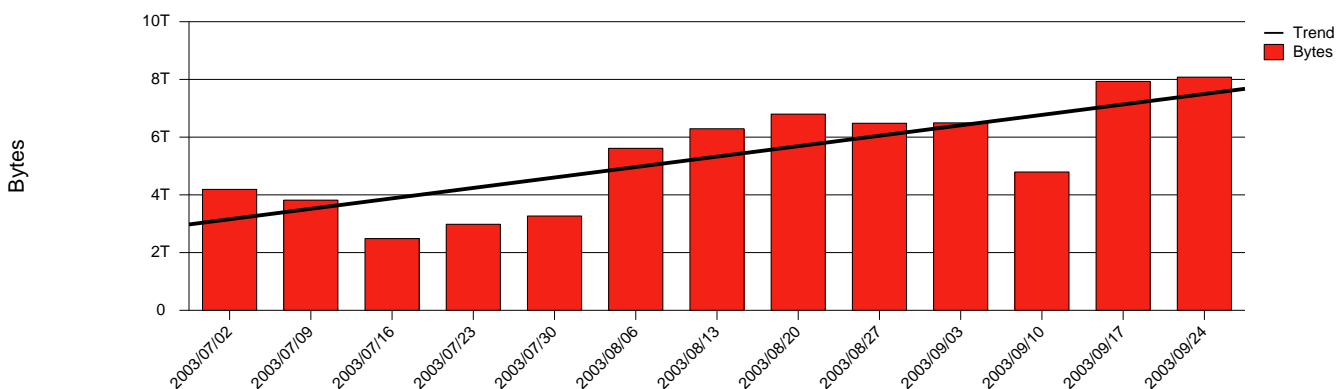

# Kristianstad, HKR - Monthly Health Report

LAN/WAN

Report for 2003/09/30

Total Network Volume by Month

Total Network Volume by Week

Total Network Volume by Day

Situations to Watch

Rank	Element Name	Variable	Threshold	Monthly Average		Days to (from) Threshold
			Value	Actual	Predicted	
1	hkr1-SRP(Out)	Volume (Bandwidth %)	80.000	2.573	2.090	Increasing
2	hkr2-SRP(In)	Errors (% Frames)	5.000	0.000	0.003	Increasing
3	hkr1-SRP(In)	Errors (% Frames)	5.000	0.000	0.000	Increasing
4	hkr1-SRP(In)	Volume (Bandwidth %)	80.000	1.016	0.747	Decreasing
5	hkr2-SRP(In)	Volume (Bandwidth %)	80.000	0.002	0.000	Decreasing
6	hkr2-SRP(Out)	Volume (Bandwidth %)	80.000	0.011	0.000	Decreasing