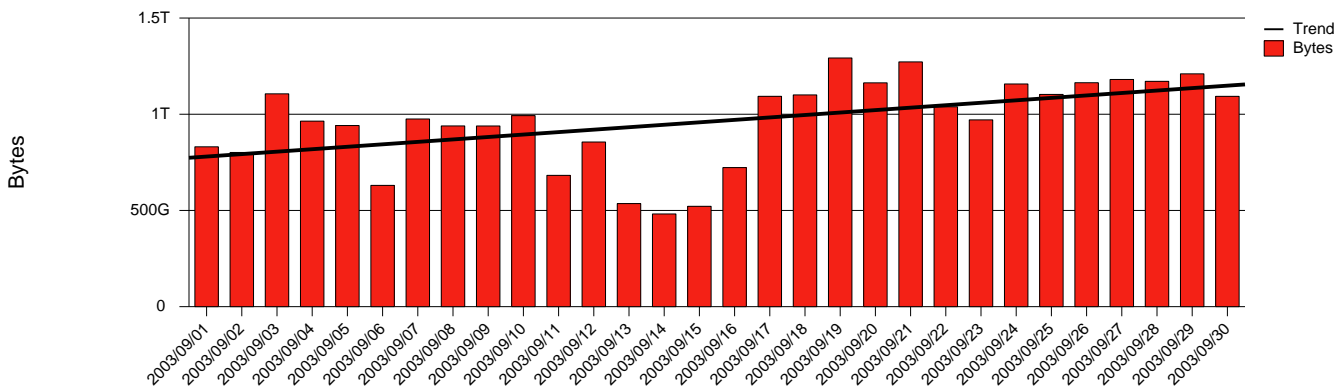

# Kristianstad, HKR - Monthly Health Report

LAN/WAN

Report for 2003/09/30

Total Network Volume by Month

Total Network Volume by Week

Total Network Volume by Day

Situations to Watch

Rank	Element Name	Variable	Threshold	Monthly Average		Days to (from) Threshold
			Value	Actual	Predicted	
1	hkr1-SRP(Out)	Volume (Bandwidth %)	80.000	2.573	2.090	Increasing
2	hkr2-SRP(In)	Errors (% Frames)	5.000	0.000	0.003	Increasing
3	hkr1-SRP(In)	Errors (% Frames)	5.000	0.000	0.000	Increasing
4	hkr1-SRP(In)	Volume (Bandwidth %)	80.000	1.016	0.747	Decreasing
5	hkr2-SRP(In)	Volume (Bandwidth %)	80.000	0.002	0.000	Decreasing
6	hkr2-SRP(Out)	Volume (Bandwidth %)	80.000	0.011	0.000	Decreasing