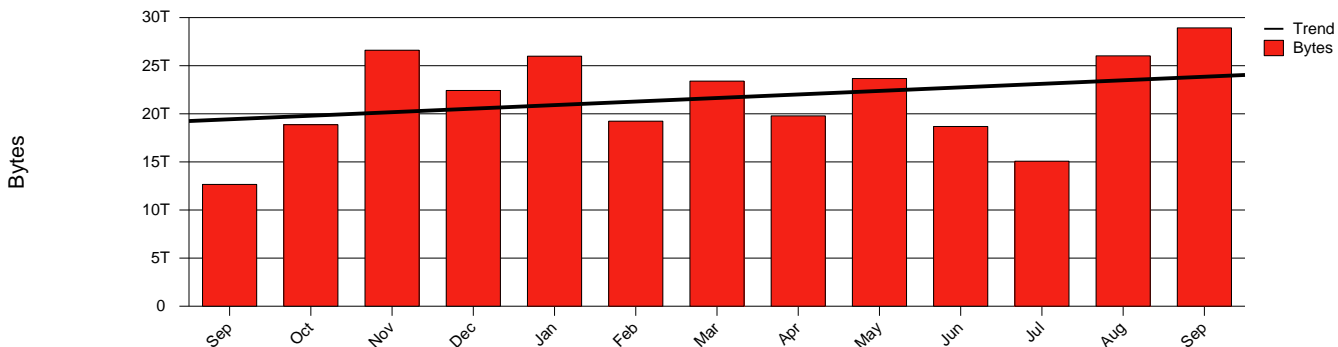

# Kristianstad, HKR - Monthly Health Report

LAN/WAN

Report for 2003/09/30

Total Network Volume by Month

Total Network Volume by Week

Total Network Volume by Day

Situations to Watch

Rank	Element Name	Variable	Threshold	Monthly Average		Days to (from) Threshold
			Value	Actual	Predicted	
1	hkr1-SRP(Out)	Volume (Bandwidth %)	80.000	2.573	2.090	Increasing
2	hkr2-SRP(In)	Errors (% Frames)	5.000	0.000	0.003	Increasing
3	hkr1-SRP(In)	Errors (% Frames)	5.000	0.000	0.000	Increasing
4	hkr1-SRP(In)	Volume (Bandwidth %)	80.000	1.016	0.747	Decreasing
5	hkr2-SRP(In)	Volume (Bandwidth %)	80.000	0.002	0.000	Decreasing
6	hkr2-SRP(Out)	Volume (Bandwidth %)	80.000	0.011	0.000	Decreasing