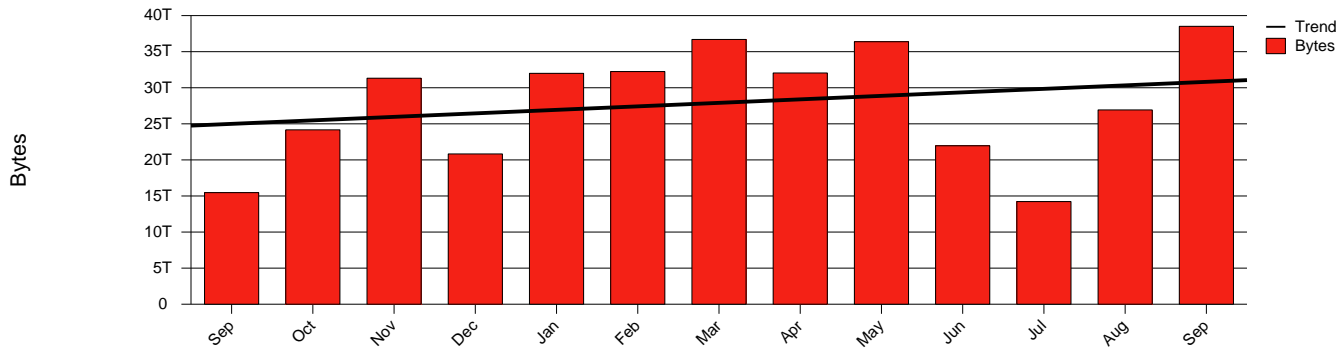

Karlstad, KAU - Monthly Health Report

LAN/WAN

Report for 2003/09/30

Total Network Volume by Month

Total Network Volume by Week

Total Network Volume by Day

Situations to Watch

Rank	Element Name	Variable	Threshold	Monthly Average		Days to (from) Threshold
			Value	Actual	Predicted	
1	kau2-SRP(In)	Volume (Bandwidth %)	80.000	0.153	0.152	Increasing
2	kau1-SRP(In)	Volume (Bandwidth %)	80.000	1.692	1.183	Decreasing
3	kau1-SRP(In)	Errors (% Frames)	5.000	0.000	0.000	Decreasing
4	kau1-SRP(Out)	Volume (Bandwidth %)	80.000	1.421	1.092	Decreasing
5	kau2-SRP(Out)	Volume (Bandwidth %)	80.000	1.516	1.116	Decreasing