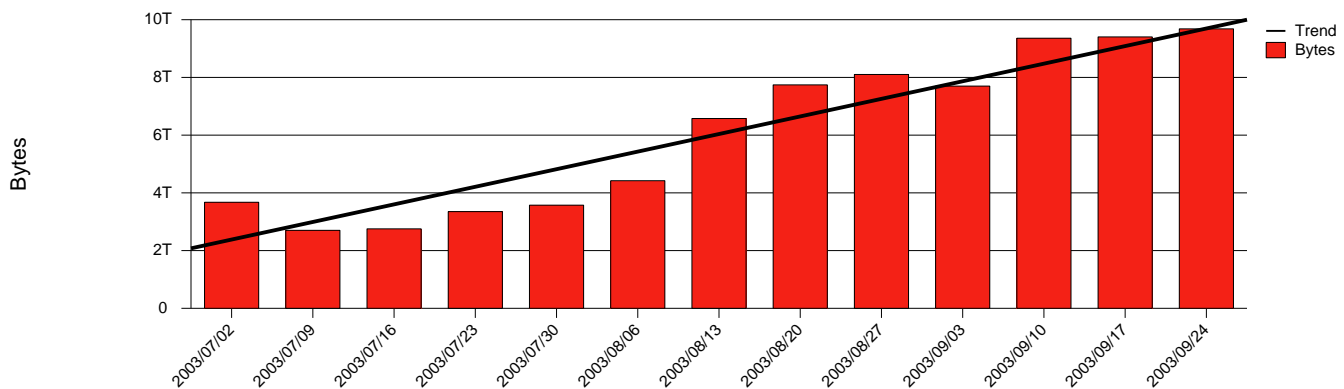

Karlstad, KAU - Monthly Health Report

LAN/WAN

Report for 2003/09/30

Total Network Volume by Month

Total Network Volume by Week

Total Network Volume by Day

Situations to Watch

Rank	Element Name	Variable	Threshold	Monthly Average		Days to (from) Threshold
			Value	Actual	Predicted	
1	kau2-SRP(In)	Volume (Bandwidth %)	80.000	0.153	0.152	Increasing
2	kau1-SRP(In)	Volume (Bandwidth %)	80.000	1.692	1.183	Decreasing
3	kau1-SRP(In)	Errors (% Frames)	5.000	0.000	0.000	Decreasing
4	kau1-SRP(Out)	Volume (Bandwidth %)	80.000	1.421	1.092	Decreasing
5	kau2-SRP(Out)	Volume (Bandwidth %)	80.000	1.516	1.116	Decreasing