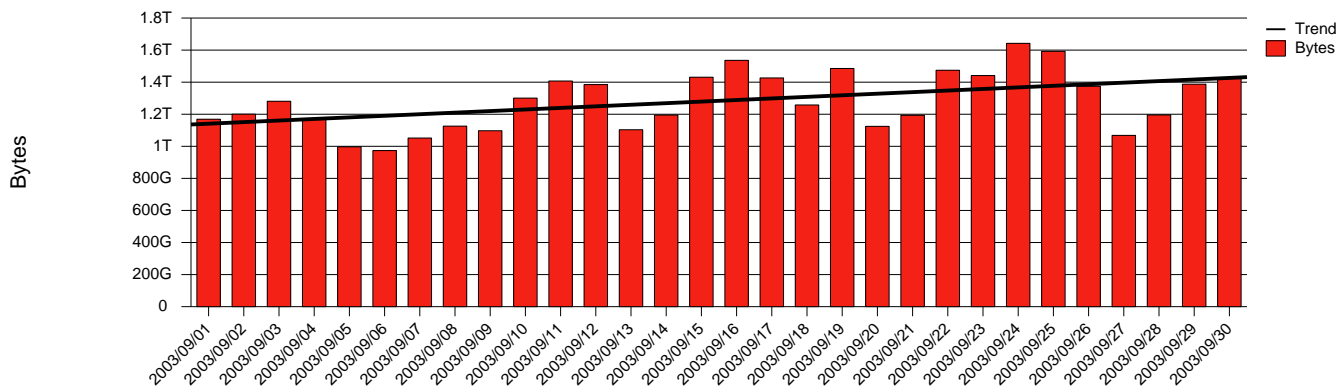

Karlstad, KAU - Monthly Health Report

LAN/WAN

Report for 2003/09/30

Total Network Volume by Month

Total Network Volume by Week

Total Network Volume by Day

Situations to Watch

Rank	Element Name	Variable	Threshold	Monthly Average		Days to (from) Threshold
			Value	Actual	Predicted	
1	kau2-SRP(In)	Volume (Bandwidth %)	80.000	0.153	0.152	Increasing
2	kau1-SRP(In)	Volume (Bandwidth %)	80.000	1.692	1.183	Decreasing
3	kau1-SRP(In)	Errors (% Frames)	5.000	0.000	0.000	Decreasing
4	kau1-SRP(Out)	Volume (Bandwidth %)	80.000	1.421	1.092	Decreasing
5	kau2-SRP(Out)	Volume (Bandwidth %)	80.000	1.516	1.116	Decreasing