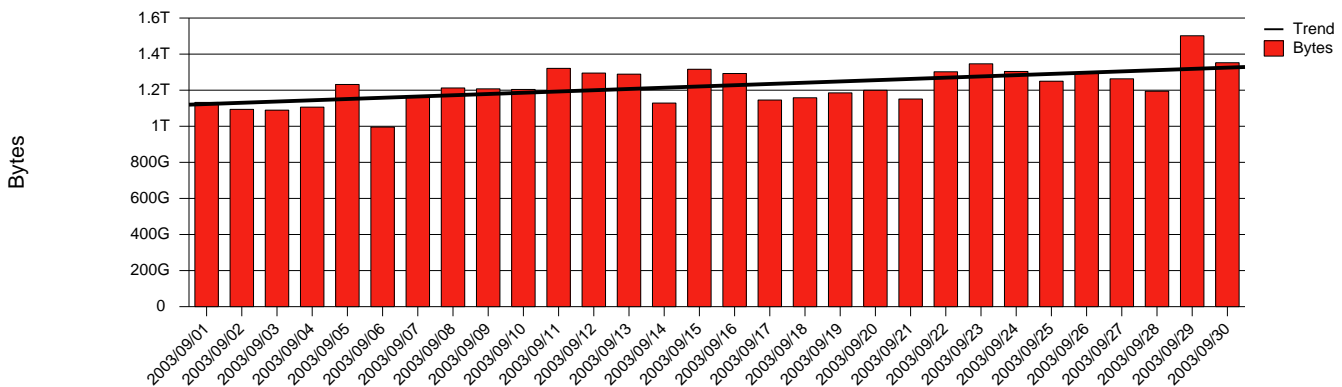

Kalmar, HIK - Monthly Health Report

LAN/WAN

Report for 2003/09/30

Total Network Volume by Month

Total Network Volume by Week

Total Network Volume by Day

Situations to Watch

Rank	Element Name	Variable	Threshold	Monthly Average		Days to (from) Threshold
			Value	Actual	Predicted	
1	hik1-SRP(In)	Volume (Bandwidth %)	80.000	1.863	1.618	Increasing
2	hik2-SRP(In)	Errors (% Frames)	5.000	0.000	0.002	Increasing
3	hik1-SRP(Out)	Volume (Bandwidth %)	80.000	2.496	2.287	Increasing
4	hik1-SRP(In)	Errors (% Frames)	5.000	0.000	0.000	Increasing
5	hik2-SRP(In)	Volume (Bandwidth %)	80.000	0.002	0.000	Decreasing
6	hik2-SRP(Out)	Volume (Bandwidth %)	80.000	0.198	0.371	Decreasing