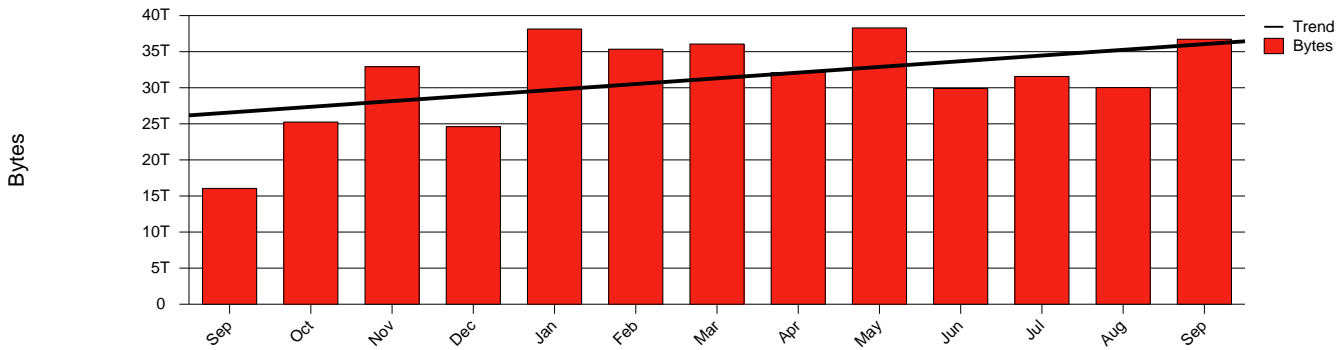

Kalmar, HIK - Monthly Health Report

LAN/WAN

Report for 2003/09/30

Total Network Volume by Month

Total Network Volume by Week

Total Network Volume by Day

Situations to Watch

Rank	Element Name	Variable	Threshold	Monthly Average		Days to (from) Threshold
			Value	Actual	Predicted	
1	hik1-SRP(In)	Volume (Bandwidth %)	80.000	1.863	1.618	Increasing
2	hik2-SRP(In)	Errors (% Frames)	5.000	0.000	0.002	Increasing
3	hik1-SRP(Out)	Volume (Bandwidth %)	80.000	2.496	2.287	Increasing
4	hik1-SRP(In)	Errors (% Frames)	5.000	0.000	0.000	Increasing
5	hik2-SRP(In)	Volume (Bandwidth %)	80.000	0.002	0.000	Decreasing
6	hik2-SRP(Out)	Volume (Bandwidth %)	80.000	0.198	0.371	Decreasing