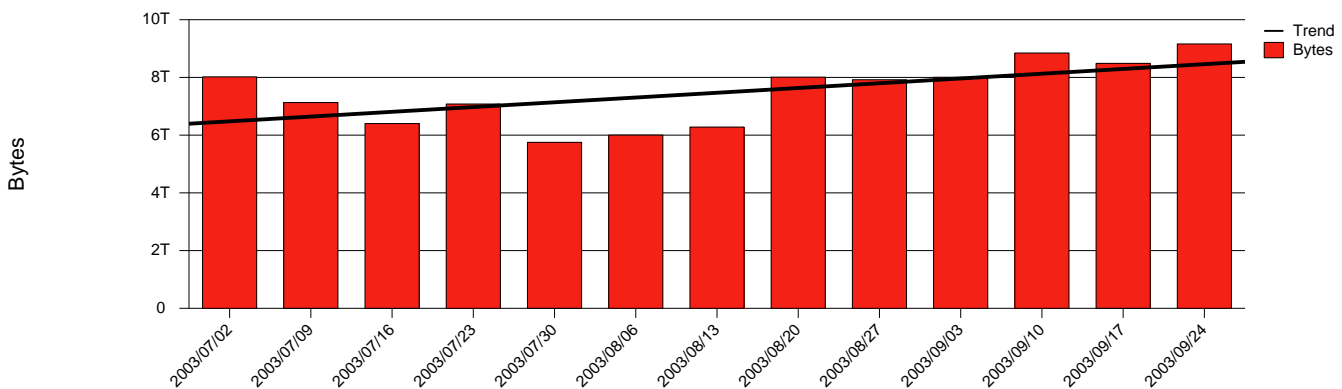

Kalmar, HIK - Monthly Health Report

LAN/WAN

Report for 2003/09/30

Total Network Volume by Month

Total Network Volume by Week

Total Network Volume by Day

Situations to Watch

Rank	Element Name	Variable	Threshold	Monthly Average		Days to (from) Threshold
			Value	Actual	Predicted	
1	hik1-SRP(In)	Volume (Bandwidth %)	80.000	1.863	1.618	Increasing
2	hik2-SRP(In)	Errors (% Frames)	5.000	0.000	0.002	Increasing
3	hik1-SRP(Out)	Volume (Bandwidth %)	80.000	2.496	2.287	Increasing
4	hik1-SRP(In)	Errors (% Frames)	5.000	0.000	0.000	Increasing
5	hik2-SRP(In)	Volume (Bandwidth %)	80.000	0.002	0.000	Decreasing
6	hik2-SRP(Out)	Volume (Bandwidth %)	80.000	0.198	0.371	Decreasing