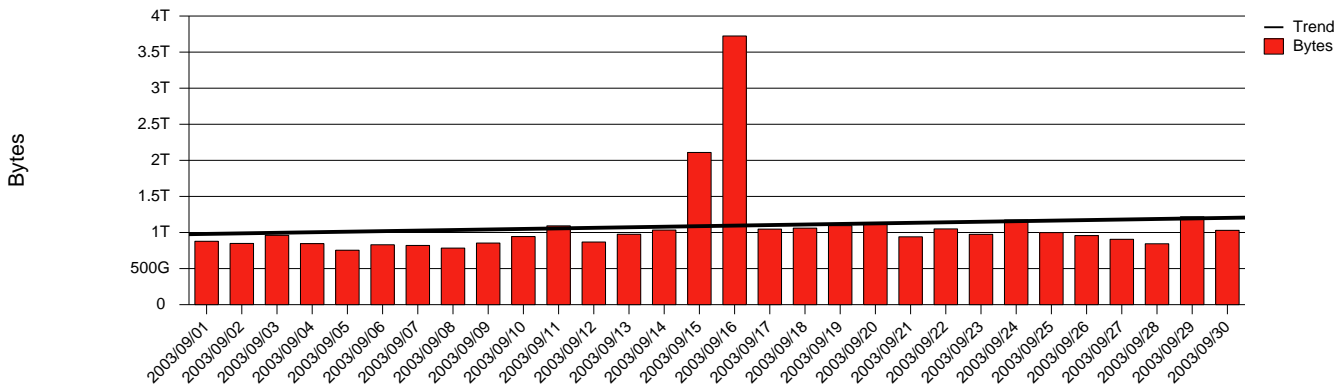

# Jönköping, HJ - Monthly Health Report

LAN/WAN

Report for 2003/09/30

Total Network Volume by Month

Total Network Volume by Week

Total Network Volume by Day

Situations to Watch

Rank	Element Name	Variable	Threshold	Monthly Average		Days to (from) Threshold
			Value	Actual	Predicted	
1	hj1-SRP(In)	Volume (Bandwidth %)	80.000	1.094	1.143	Increasing
2	hj1-SRP(Out)	Volume (Bandwidth %)	80.000	1.244	1.198	Increasing
3	hj2-SRP(Out)	Volume (Bandwidth %)	80.000	1.161	1.041	Increasing
4	hj1-SRP(In)	Errors (% Frames)	5.000	0.000	0.000	Increasing
5	hj2-SRP(In)	Errors (% Frames)	5.000	0.000	0.000	Increasing
6	hj2-SRP(In)	Volume (Bandwidth %)	80.000	0.567	0.098	Decreasing