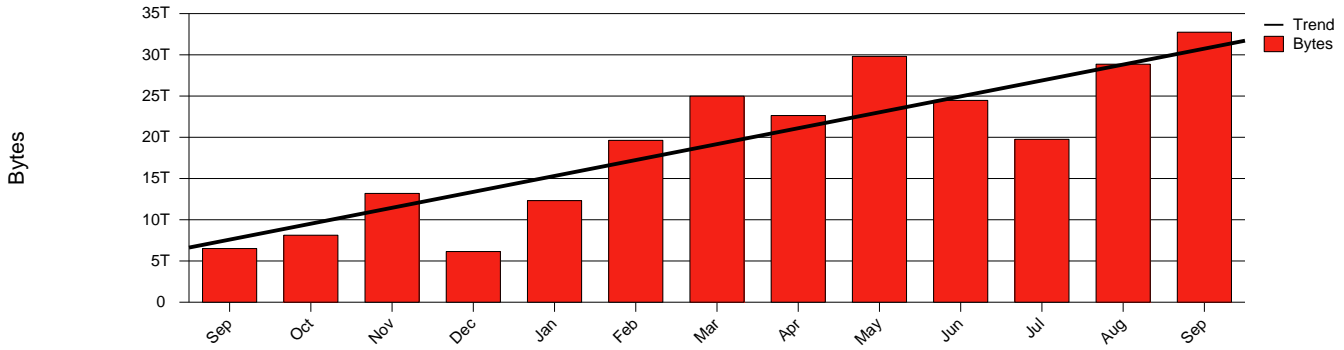

# Jönköping, HJ - Monthly Health Report

LAN/WAN

Report for 2003/09/30

Total Network Volume by Month

Total Network Volume by Week

Total Network Volume by Day

Situations to Watch

Rank	Element Name	Variable	Threshold	Monthly Average		Days to (from) Threshold
			Value	Actual	Predicted	
1	hj1-SRP(In)	Volume (Bandwidth %)	80.000	1.094	1.143	Increasing
2	hj1-SRP(Out)	Volume (Bandwidth %)	80.000	1.244	1.198	Increasing
3	hj2-SRP(Out)	Volume (Bandwidth %)	80.000	1.161	1.041	Increasing
4	hj1-SRP(In)	Errors (% Frames)	5.000	0.000	0.000	Increasing
5	hj2-SRP(In)	Errors (% Frames)	5.000	0.000	0.000	Increasing
6	hj2-SRP(In)	Volume (Bandwidth %)	80.000	0.567	0.098	Decreasing