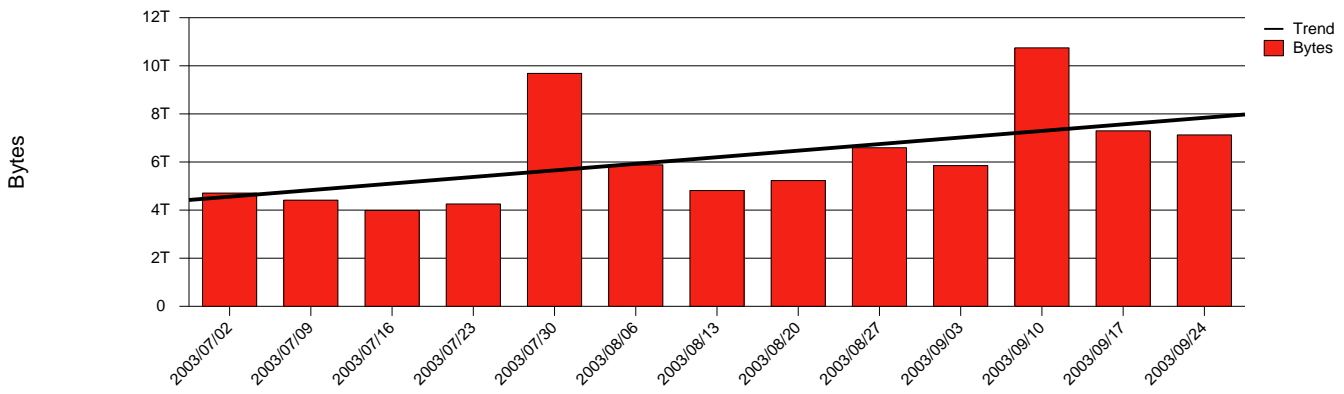

# Jönköping, HJ - Monthly Health Report

LAN/WAN

Report for 2003/09/30

Total Network Volume by Month

Total Network Volume by Week

Total Network Volume by Day

Situations to Watch

Rank	Element Name	Variable	Threshold	Monthly Average		Days to (from) Threshold
			Value	Actual	Predicted	
1	hj1-SRP(In)	Volume (Bandwidth %)	80.000	1.094	1.143	Increasing
2	hj1-SRP(Out)	Volume (Bandwidth %)	80.000	1.244	1.198	Increasing
3	hj2-SRP(Out)	Volume (Bandwidth %)	80.000	1.161	1.041	Increasing
4	hj1-SRP(In)	Errors (% Frames)	5.000	0.000	0.000	Increasing
5	hj2-SRP(In)	Errors (% Frames)	5.000	0.000	0.000	Increasing
6	hj2-SRP(In)	Volume (Bandwidth %)	80.000	0.567	0.098	Decreasing