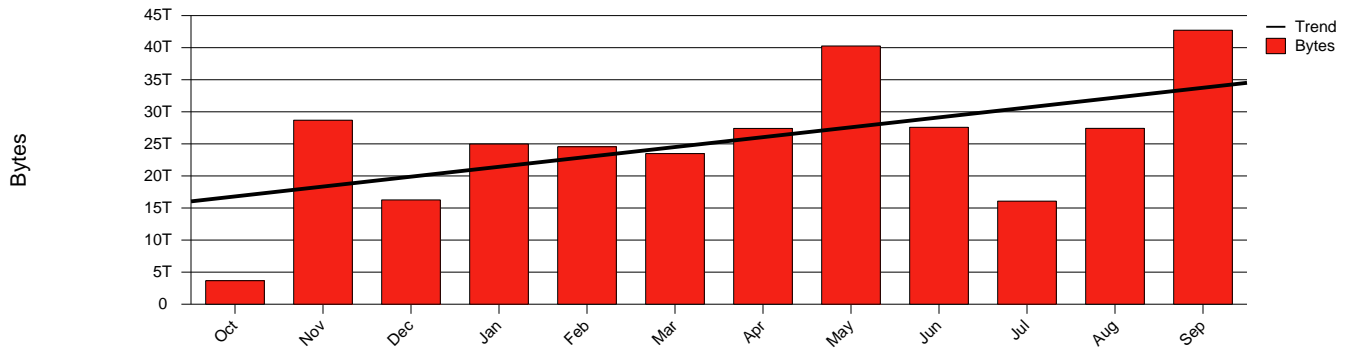

Gävle, HIG - Monthly Health Report

LAN/WAN

Report for 2003/09/30

Total Network Volume by Month

Total Network Volume by Week

Total Network Volume by Day

Situations to Watch

Rank	Element Name	Variable	Threshold	Monthly Average		Days to (from) Threshold
			Value	Actual	Predicted	
1	hig2-SRP(In)	Errors (% Frames)	5.000	0.050	0.015	Increasing
2	hig2-SRP(Out)	Volume (Bandwidth %)	80.000	1.595	1.105	Increasing
3	hig2-SRP(In)	Volume (Bandwidth %)	80.000	0.390	0.427	Increasing
4	hig1-SRP(Out)	Volume (Bandwidth %)	80.000	1.728	1.203	Increasing
5	hig1-SRP(In)	Errors (% Frames)	5.000	0.011	0.003	Increasing
6	hig1-SRP(In)	Volume (Bandwidth %)	80.000	1.590	1.033	Increasing
7	hig1-SRP(Out)	Discards (% Frames)	10.000	0.000	0.000	Decreasing