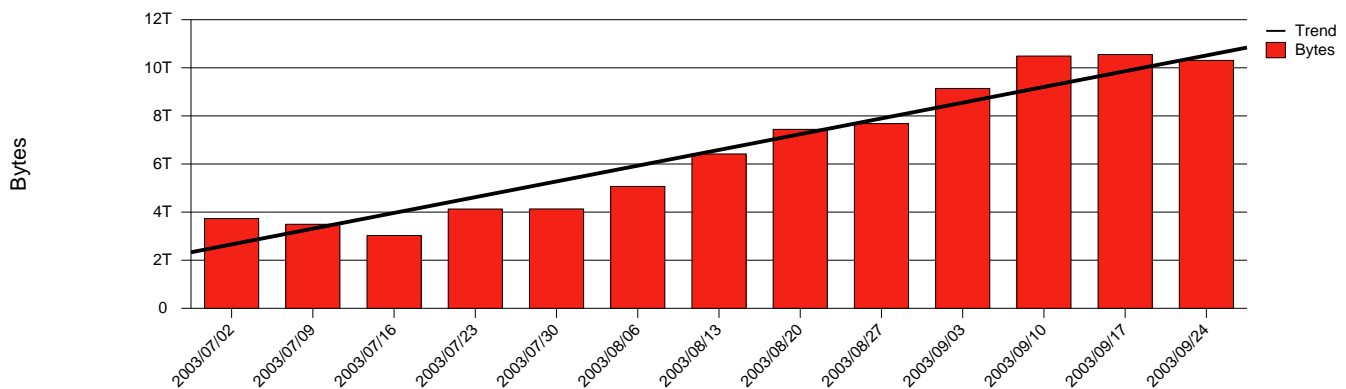

Gävle, HIG - Monthly Health Report

LAN/WAN

Report for 2003/09/30

Total Network Volume by Month

Total Network Volume by Week

Total Network Volume by Day

Situations to Watch

Rank	Element Name	Variable	Threshold	Monthly Average		Days to (from) Threshold
			Value	Actual	Predicted	
1	hig2-SRP(In)	Errors (% Frames)	5.000	0.050	0.015	Increasing
2	hig2-SRP(Out)	Volume (Bandwidth %)	80.000	1.595	1.105	Increasing
3	hig2-SRP(In)	Volume (Bandwidth %)	80.000	0.390	0.427	Increasing
4	hig1-SRP(Out)	Volume (Bandwidth %)	80.000	1.728	1.203	Increasing
5	hig1-SRP(In)	Errors (% Frames)	5.000	0.011	0.003	Increasing
6	hig1-SRP(In)	Volume (Bandwidth %)	80.000	1.590	1.033	Increasing
7	hig1-SRP(Out)	Discards (% Frames)	10.000	0.000	0.000	Decreasing