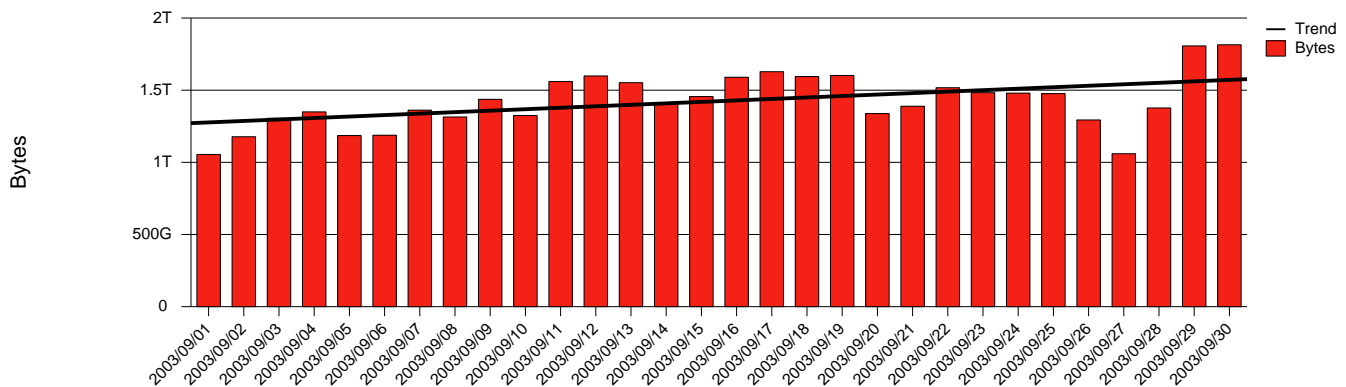

Gävle, HIG - Monthly Health Report

LAN/WAN

Report for 2003/09/30

Total Network Volume by Month

Total Network Volume by Week

Total Network Volume by Day

Situations to Watch

Rank	Element Name	Variable	Threshold	Monthly Average		Days to (from) Threshold
			Value	Actual	Predicted	
1	hig2-SRP(In)	Errors (% Frames)	5.000	0.050	0.015	Increasing
2	hig2-SRP(Out)	Volume (Bandwidth %)	80.000	1.595	1.105	Increasing
3	hig2-SRP(In)	Volume (Bandwidth %)	80.000	0.390	0.427	Increasing
4	hig1-SRP(Out)	Volume (Bandwidth %)	80.000	1.728	1.203	Increasing
5	hig1-SRP(In)	Errors (% Frames)	5.000	0.011	0.003	Increasing
6	hig1-SRP(In)	Volume (Bandwidth %)	80.000	1.590	1.033	Increasing
7	hig1-SRP(Out)	Discards (% Frames)	10.000	0.000	0.000	Decreasing