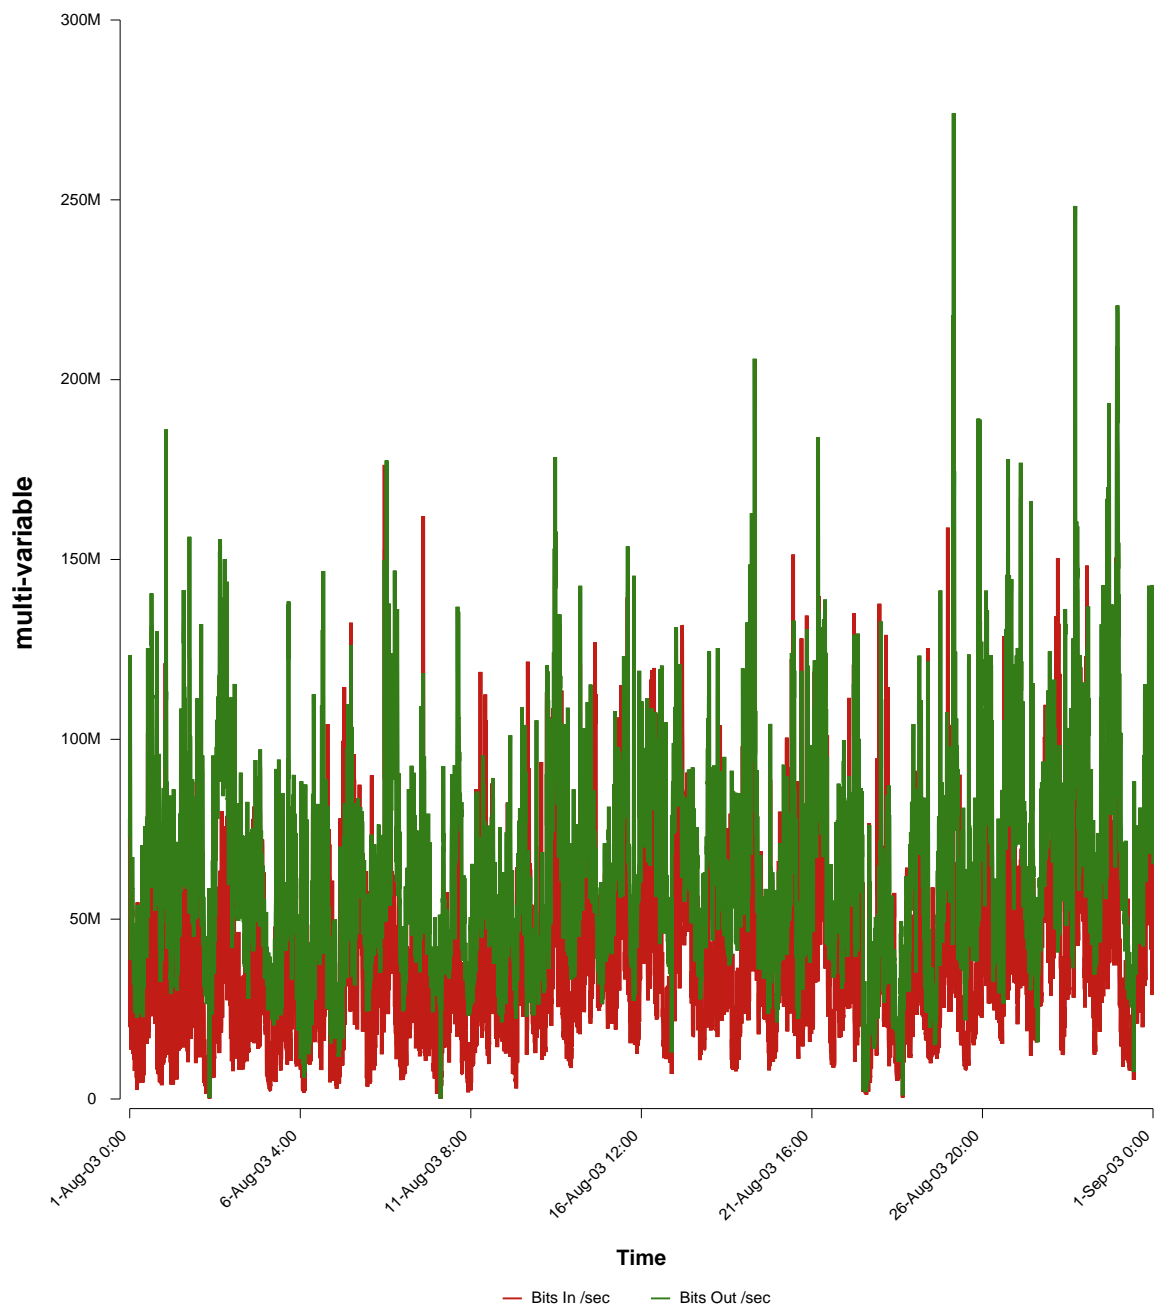

# eHealth Trend Report

Divide by Time

## SUNET-A-VISBY-HGO

From: 2003/08/01 00:00  
To: 2003/08/31 23:59

Created: 2003/09/02 07:45:30