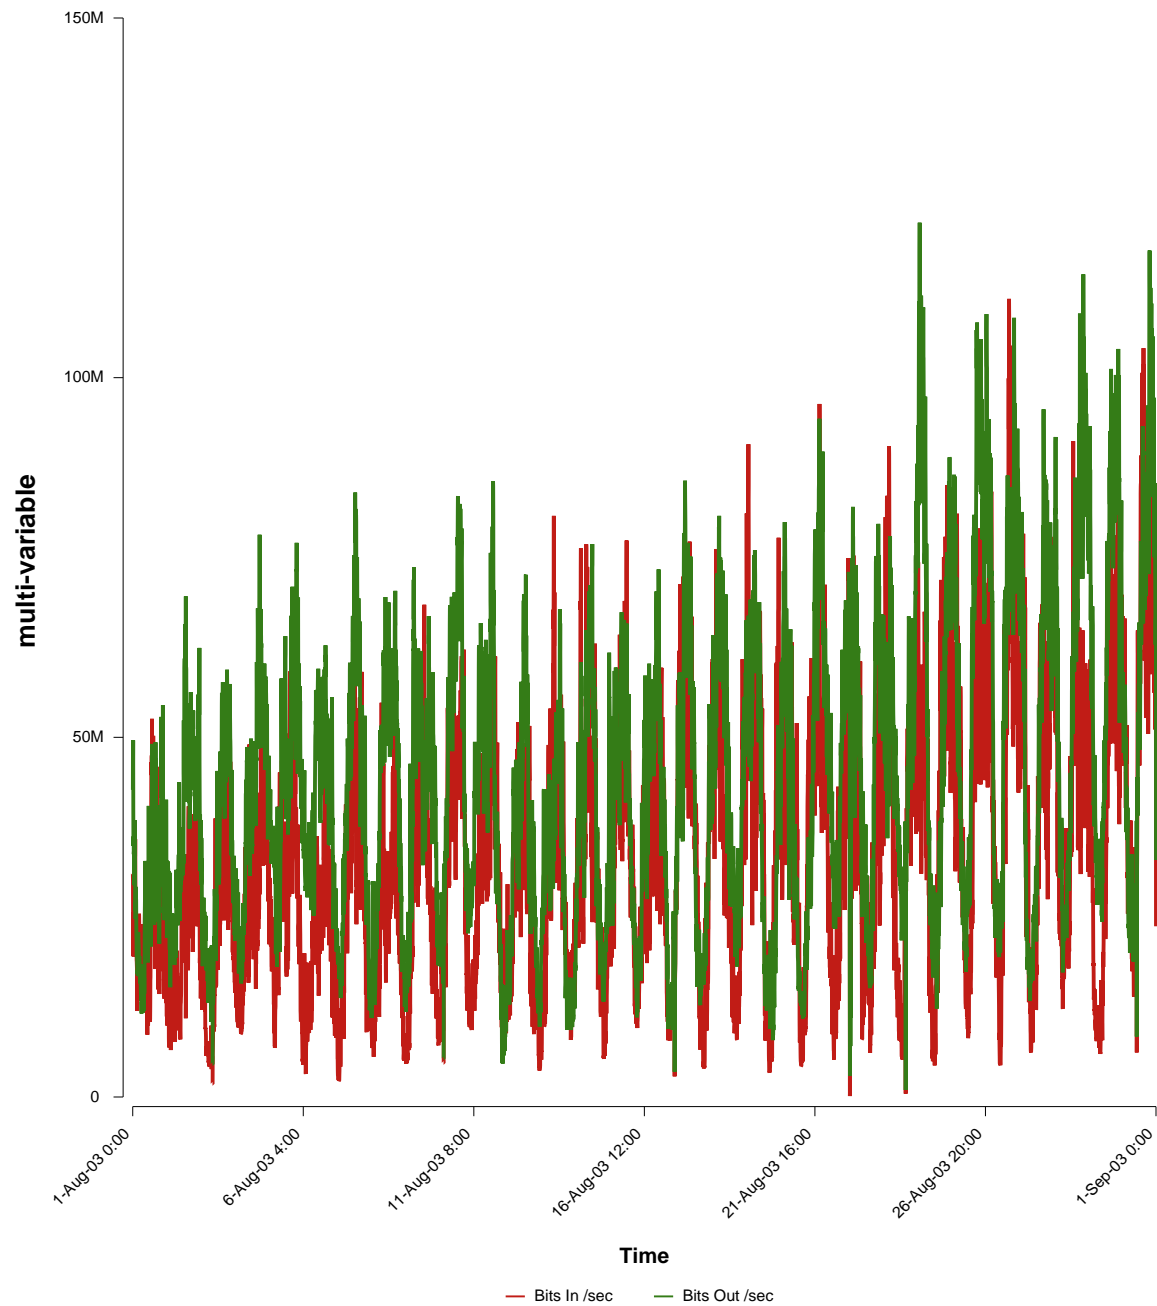

# eHealth Trend Report

Divide by Time

## SUNET-A-VAXJO-VXU

From: 2003/08/01 00:00  
To: 2003/08/31 23:59

Created: 2003/09/02 07:30:30