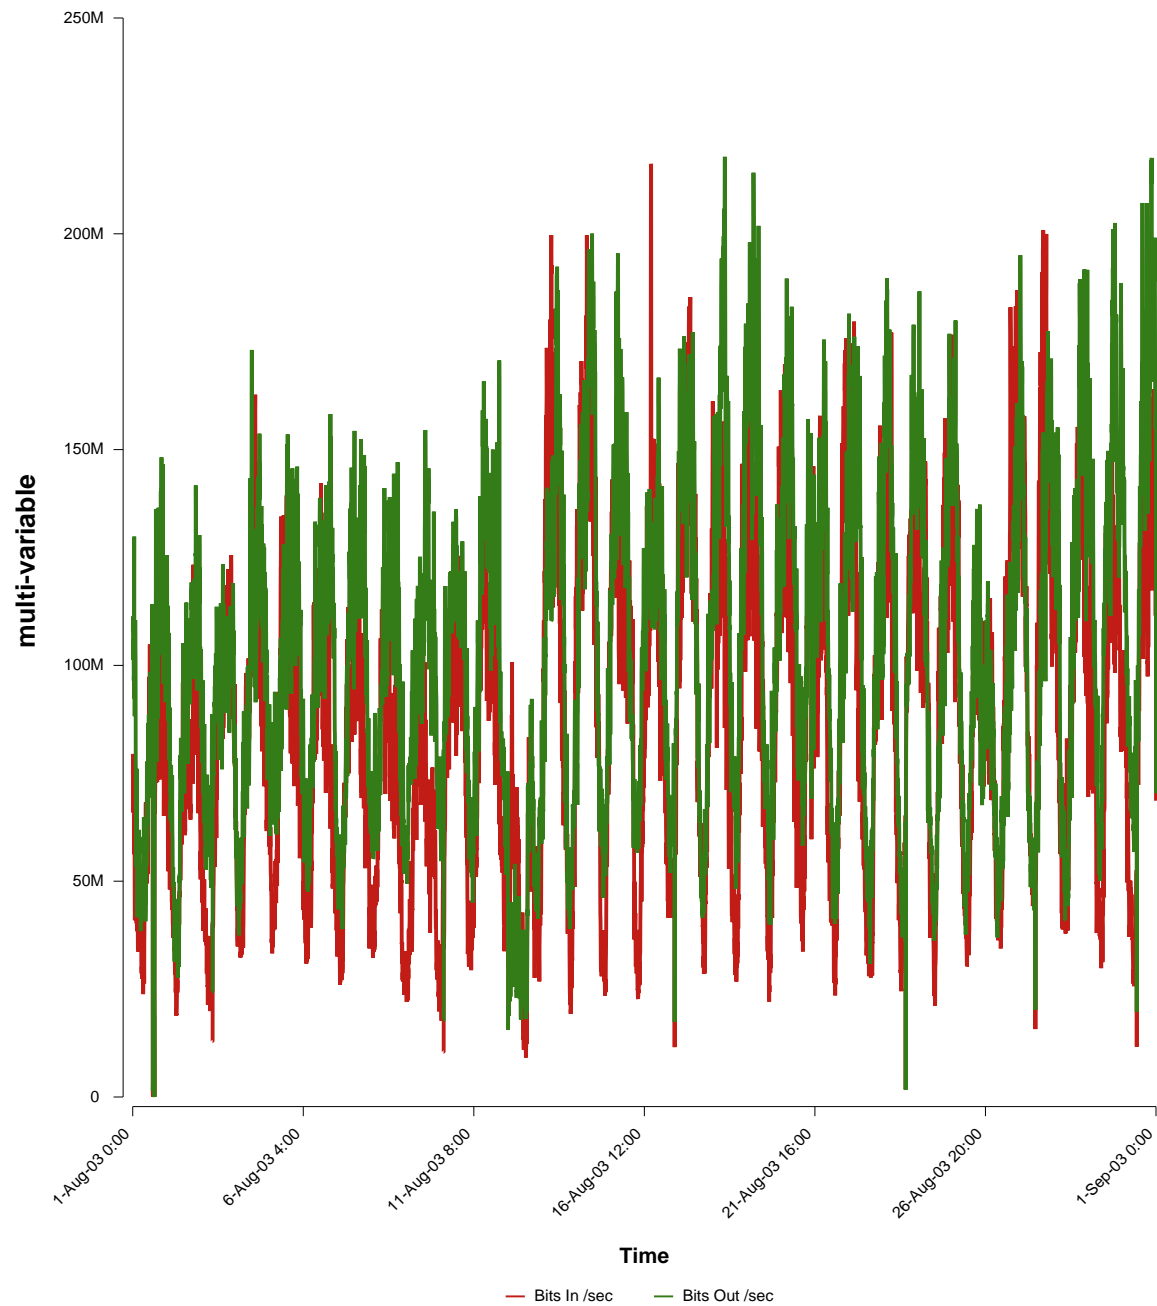

eHealth Trend Report

Divide by Time

SUNET-A-UPPSALA-UU

From: 2003/08/01 00:00
To: 2003/08/31 23:59

Created: 2003/09/02 07:10:28