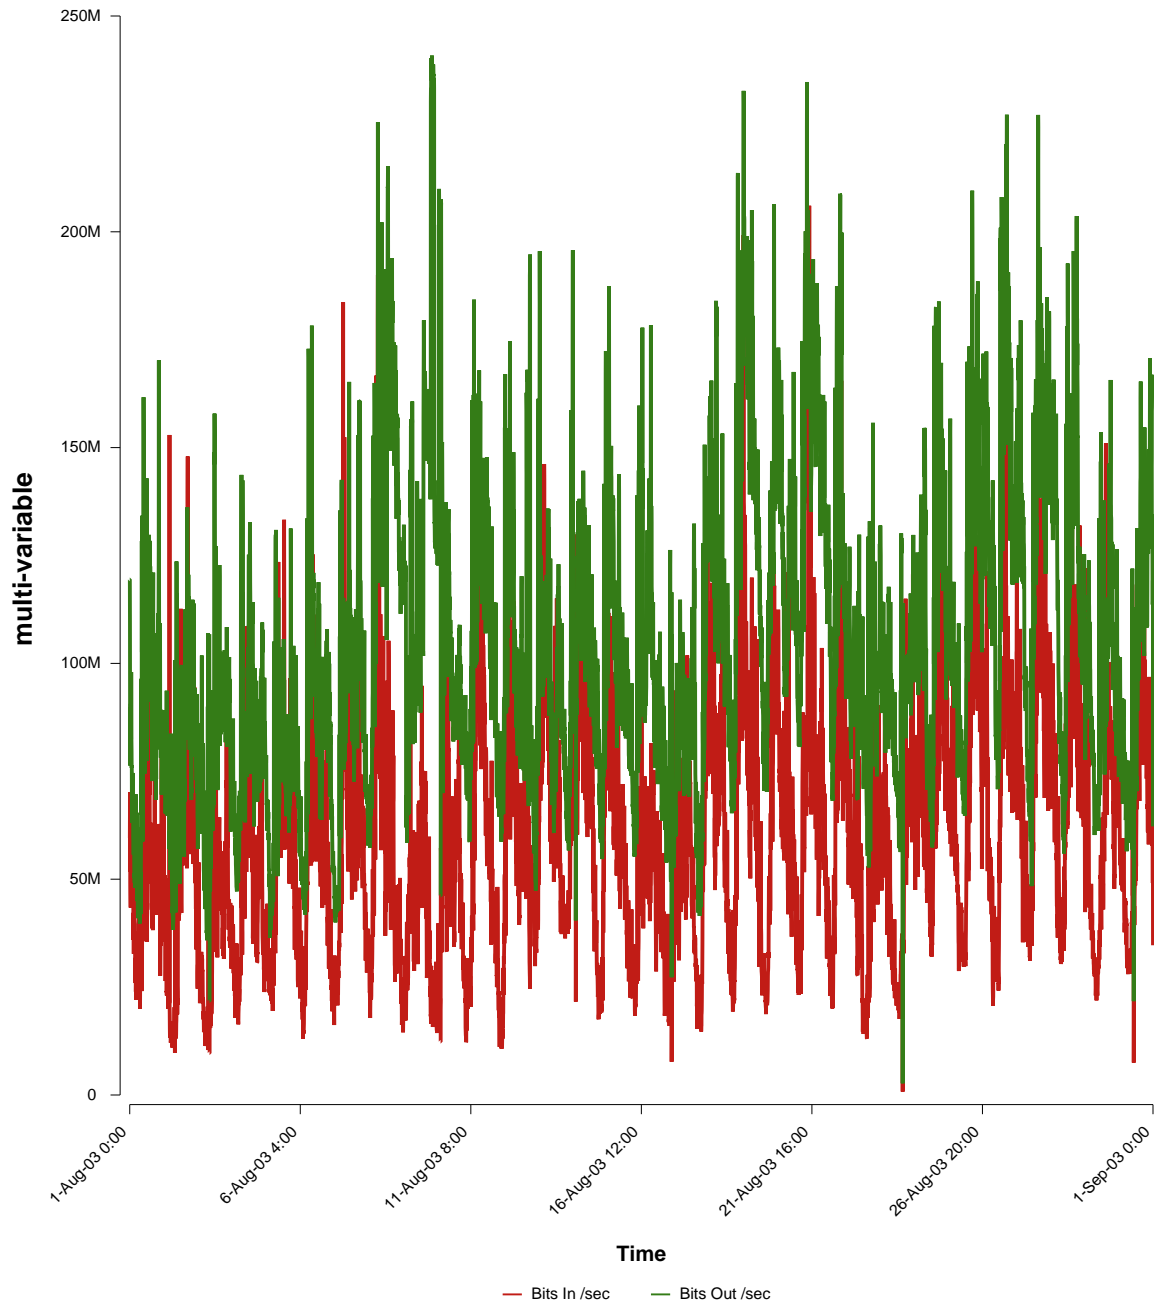

eHealth Trend Report

Divide by Time

SUNET-A-UMEA-UMU

From: 2003/08/01 00:00
To: 2003/08/31 23:59

Created: 2003/09/02 06:50:26