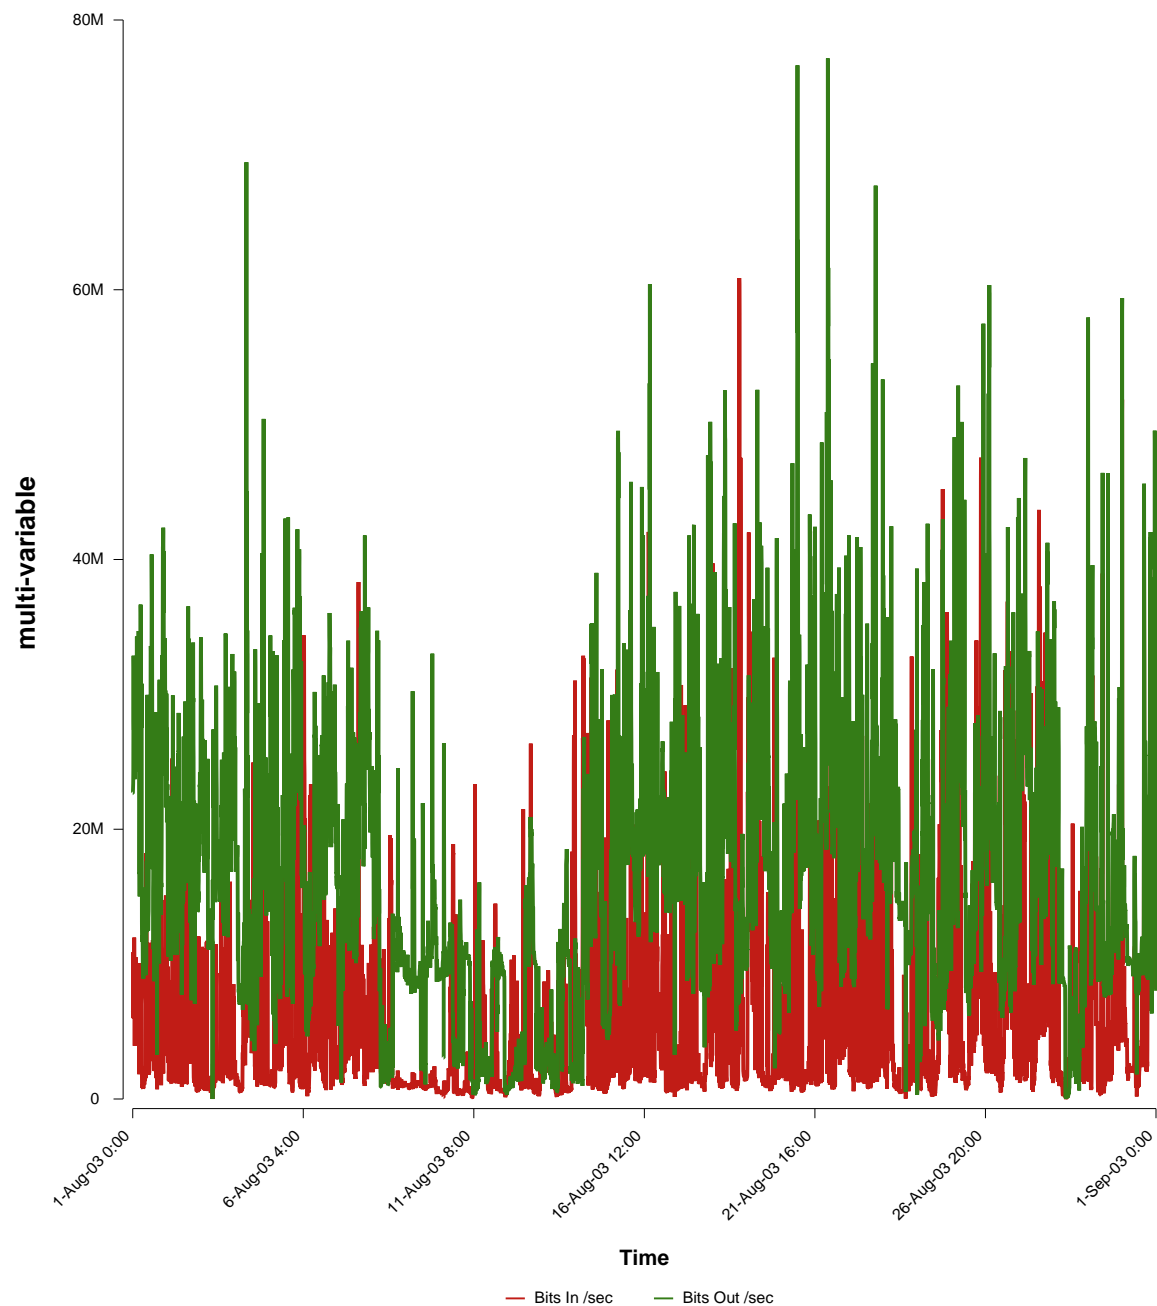

eHealth Trend Report

Divide by Time

SUNET-A-STHLM-SH

From: 2003/08/01 00:00
To: 2003/08/31 23:59

Created: 2003/09/02 06:10:24