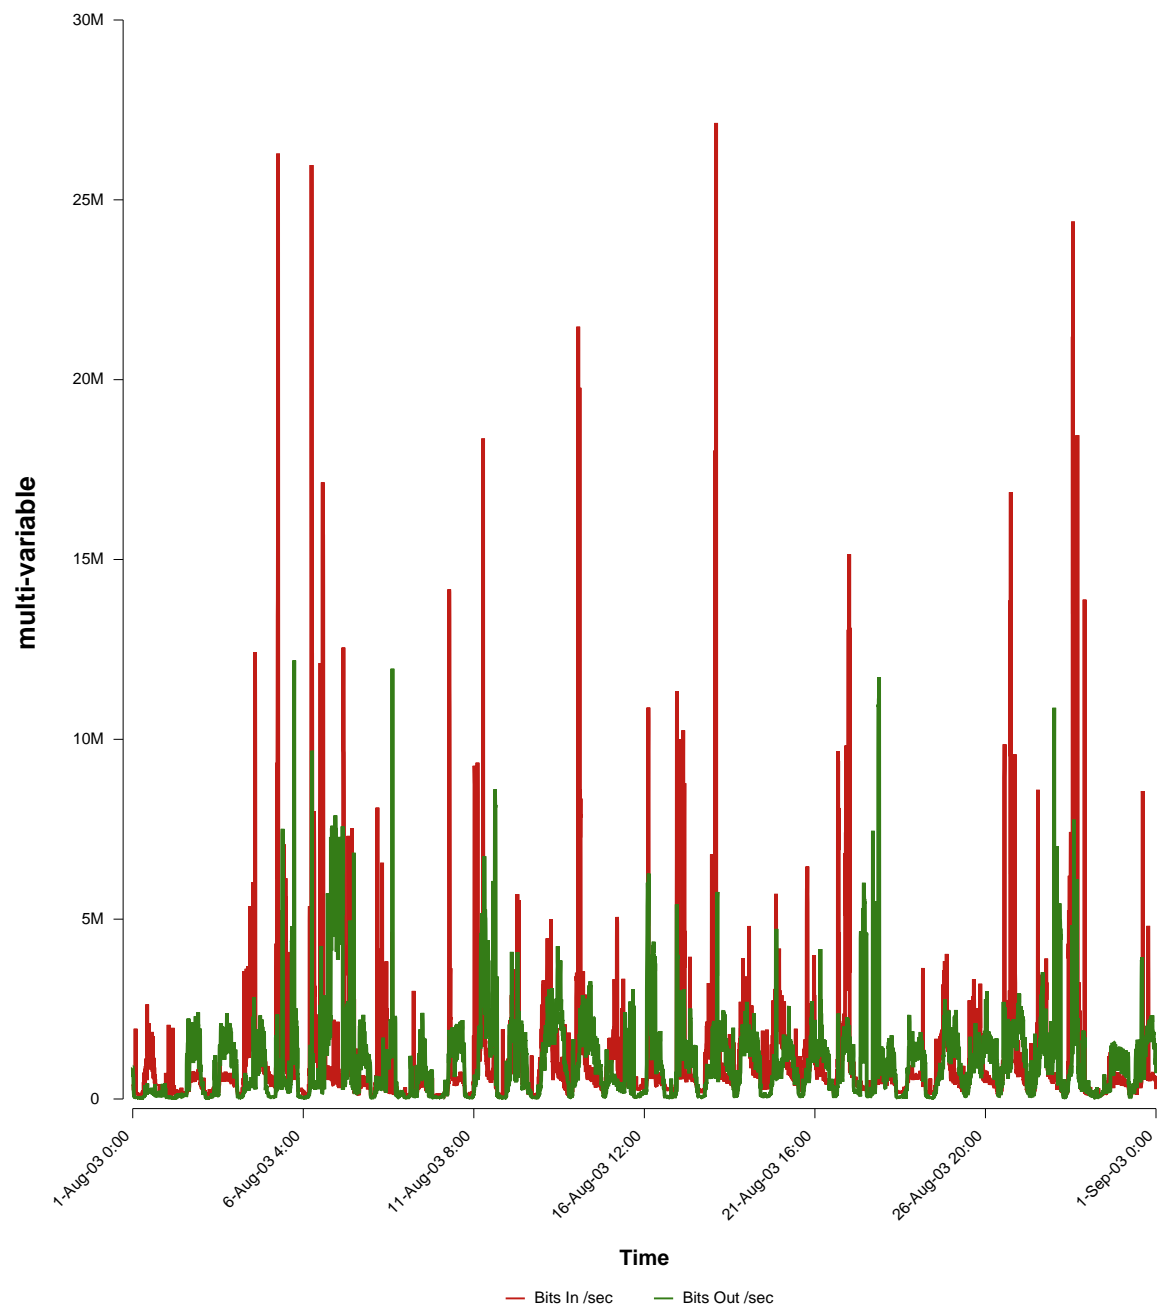

# eHealth Trend Report

Divide by Time

## SUNET-A-STHLM-LHS

From: 2003/08/01 00:00  
To: 2003/08/31 23:59

Created: 2003/09/02 06:02:23